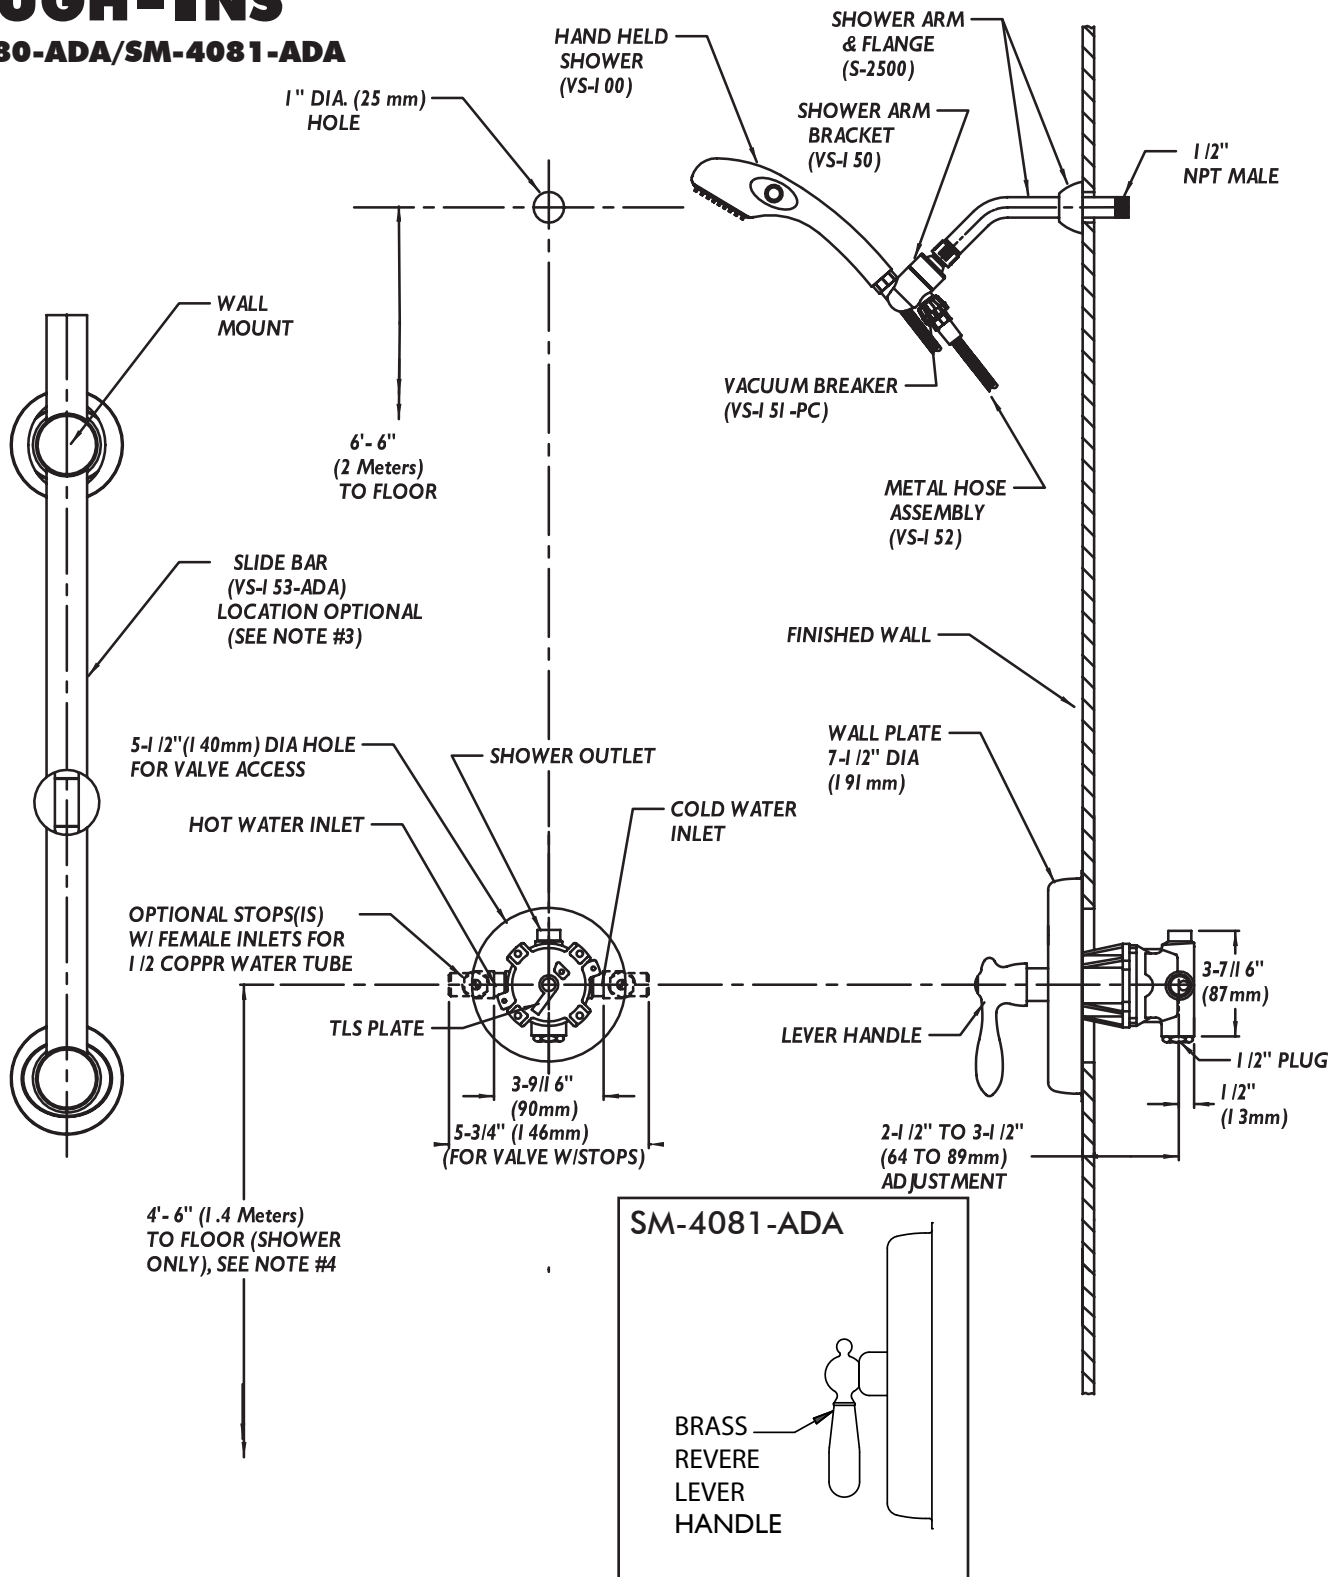

Rough-Ins

SM-4080-ADA/SM-4081-ADA

NOTE: All dimensions are in inches (millimeters) unless otherwise specified and are subject to change without notice. Unless otherwise specified, all inlets and outlets are 1/2" female copper sweat. The location of the slide bar is optional, but restricted by the 69" hose length running from shower arm bracket connection to hand held shower and see ICCIANSI A117.1 standard and/or ADA accessibility guidelines for building and facilities (ADAAG) for installation locations and required dimensions based on your specific shower configuration.