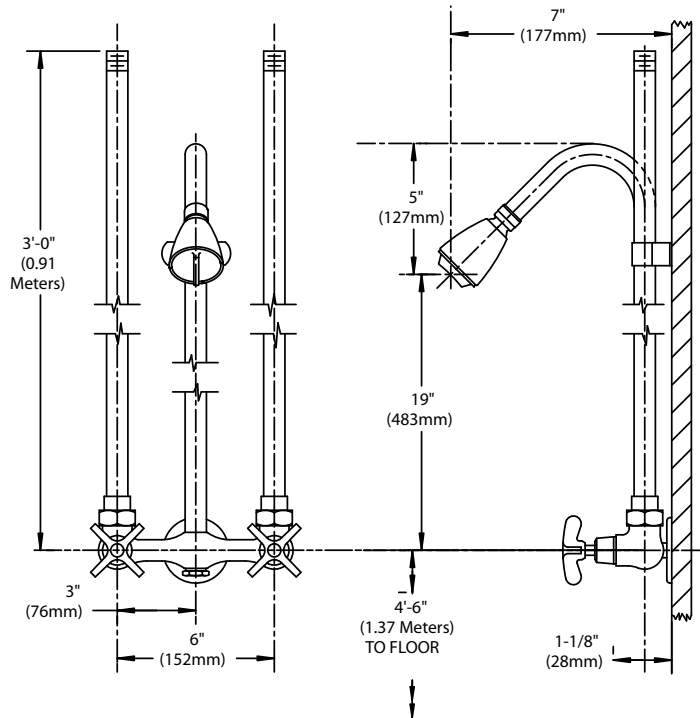

### GENERAL SPECIFICATION

Commander exposed shower on 6" centers. 1/4 turn ceramic cartridges covered by 25-year warranty. Chrome plated patented vandal-resistant four arm handles with color-coded indexes. Reversible valve body. S-2270-AF Cosmopolitan® showerhead with flow control device reduces flow to 2.5 gpm/9.46 lpm maximum to meet existing ASME A112.18.1/CSA B125.1 standard.

### OPTIONS

SUFFIX	DESCRIPTION
<input type="checkbox"/> LH	Less showerhead
<input type="checkbox"/> LSP	Less supply pipe (SC-1210-AF only)
<input type="checkbox"/> 1	S-2251-AF showerhead
<input type="checkbox"/> 2	S-2252-AF showerhead
<input type="checkbox"/> 2VR	S-2252-AF vandal-resistant showerhead
<input type="checkbox"/> 3	S-2253-AF showerhead
<input type="checkbox"/> 4	S-2220-AF showerhead
<input type="checkbox"/> 6	S-2288-AF showerhead
<input type="checkbox"/> 7	S-2291-AF showerhead
<input type="checkbox"/> 9	S-2292-AF showerhead

### SC-1210-AF

NOTE: Unless otherwise specified, all inlets are 1/2" NPTM. Unless otherwise specified, all dimensions are in inches and are subject to change without notice.

### SC-1220-AF

NOTE: Unless otherwise specified, all inlets are 1/2" NPTF. Unless otherwise specified, all dimensions are in inches and are subject to change without notice.