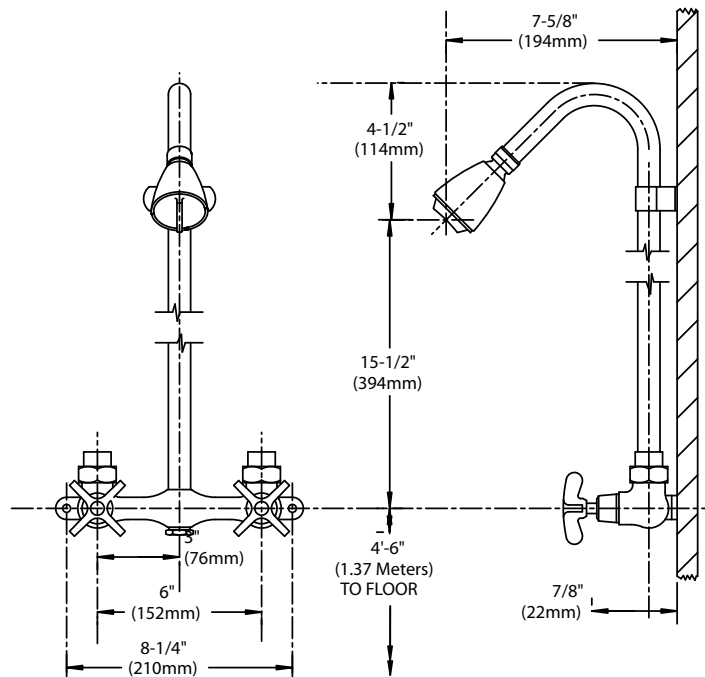

### GENERAL SPECIFICATION

Commander exposed shower on 6" centers. 1/4 turn ceramic cartridges covered by 25-year warranty. Chrome plated patented vandal-resistant four arm handles with color-coded indexes. Reversible valve body. S-2270-AF Cosmopolitan® showerhead with flow control device reduces flow to 2.5 gpm/9.46 lpm maximum to meet existing ASME A112.18.1/CSA B125.1 standard.

### OPTIONS

SUFFIX	DESCRIPTION
<input type="checkbox"/> LH	Less showerhead
<input type="checkbox"/> LSP	Less supply pipe (SC-1210-AF only)
<input type="checkbox"/> 1	S-2251-AF showerhead
<input type="checkbox"/> 2	S-2252-AF showerhead
<input type="checkbox"/> 2VR	S-2252-AF vandal-resistant showerhead
<input type="checkbox"/> 3	S-2253-AF showerhead
<input type="checkbox"/> 4	S-2220-AF showerhead
<input type="checkbox"/> 6	S-2288-AF showerhead
<input type="checkbox"/> 7	S-2291-AF showerhead
<input type="checkbox"/> 9	S-2292-AF showerhead

### SC-1210-AF

NOTE: Unless otherwise specified, all inlets are 1/2" NPTM. Unless otherwise specified, all dimensions are in inches and are subject to change without notice.

### SC-1220-AF

NOTE: Unless otherwise specified, all inlets are 1/2" NPTF. Unless otherwise specified, all dimensions are in inches and are subject to change without notice.