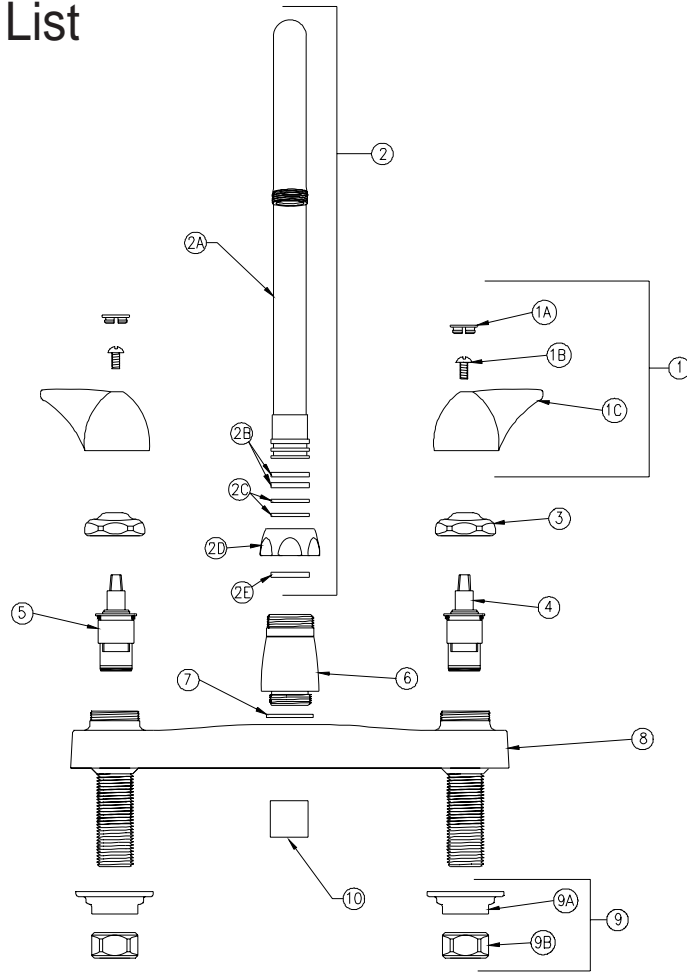

KITCHEN SINK FAUCET

Z871B3-XL Parts List

Item	Part Number	Description	Qty.
1	G60515	2" [51mm] Vandal-Resistant Dome Lever Handles	1
1A	G60500	Hot/Cold Color-Coded Indexes	1
	59454001	Hot Index	1
	59454002	Cold Index	1
1B	62464001	10-32 Screw	2
1C	60514001	Dome Lever Handle	2
2	G67852	5-3/8" Centerline Gooseneck 'B' Spout Assembly XL	1
2A	92866002	5-3/8" Centerline Gooseneck 'B' Spout XL	1
2B	58155018	O-Ring	2
2C	59666001	Plastic Split Washers (Swing)	2
2D	59435001	Spout Nut	1
2E	59436001	Spacer Washer (Rigid)	1
3	59440001	Handle Nut	2
4	59517005	Short Cold Cartridge XL	1
5	59517006	Short Hot Cartridge XL	1
6	60467005	Base XL	1
7	58155019	O-Ring	1
8	93286001	Kitchen Deck Body XL	1
9	G60502	Mounting Hardware Bag	1
9A	59530002	Mounting Nut	2
9B	59532001	1/2" NPSM Riser Nut	2
10	G63504	3/4"-27 Female Aerator - 2.2 GPM	1