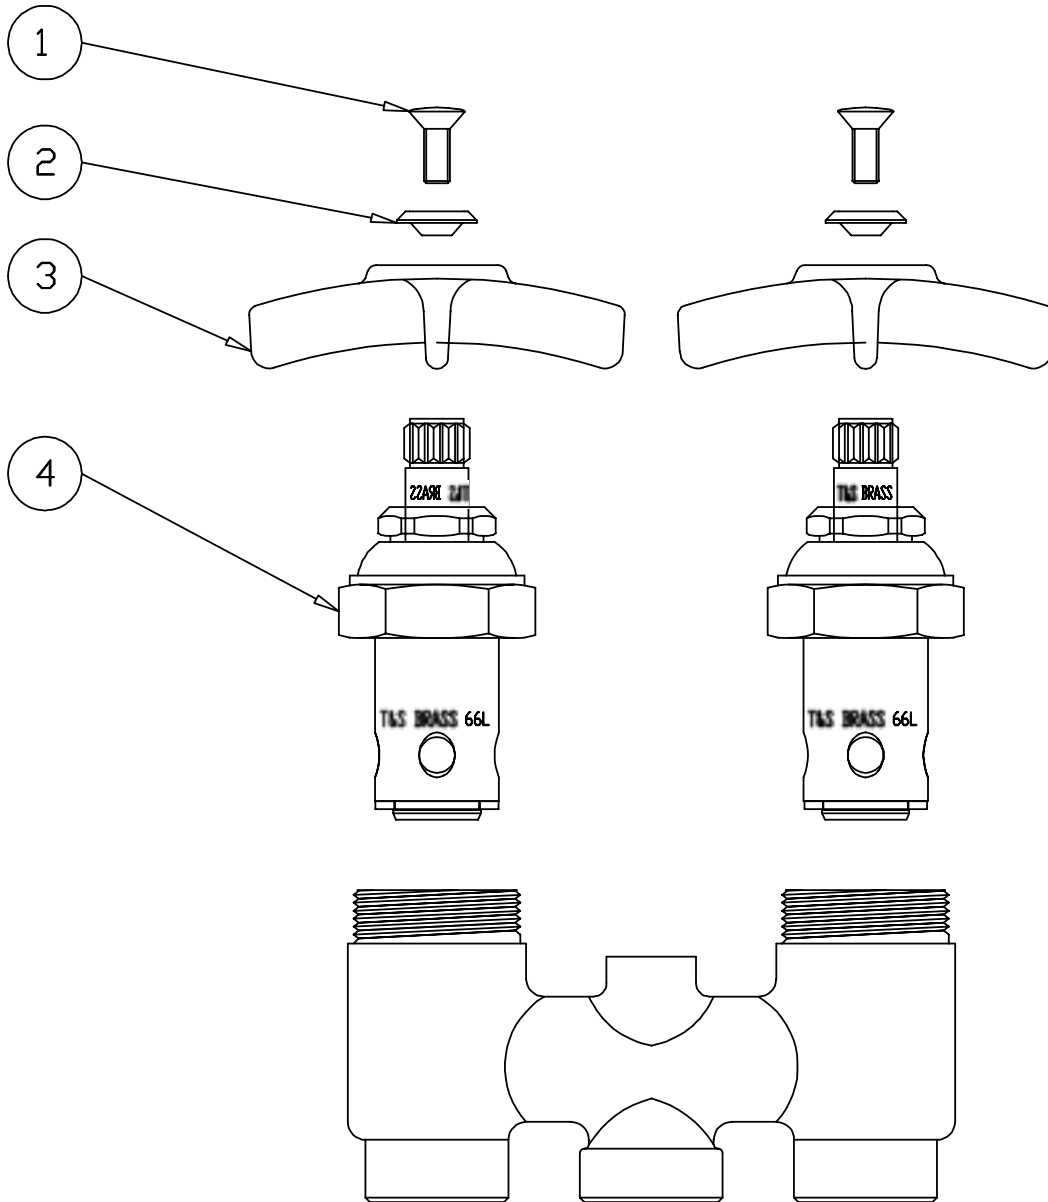

# B-2297

## Mixing Faucet Assembly

1	Screw, Handle	000922-45
2	Index, Button, Blue/Cold	001660-45
	Index, Button, Red/Hot	001661-45
3	Handle, Kitchen 4-Arm	002521-45
4	Asm, Spindle - Hot	006020-40