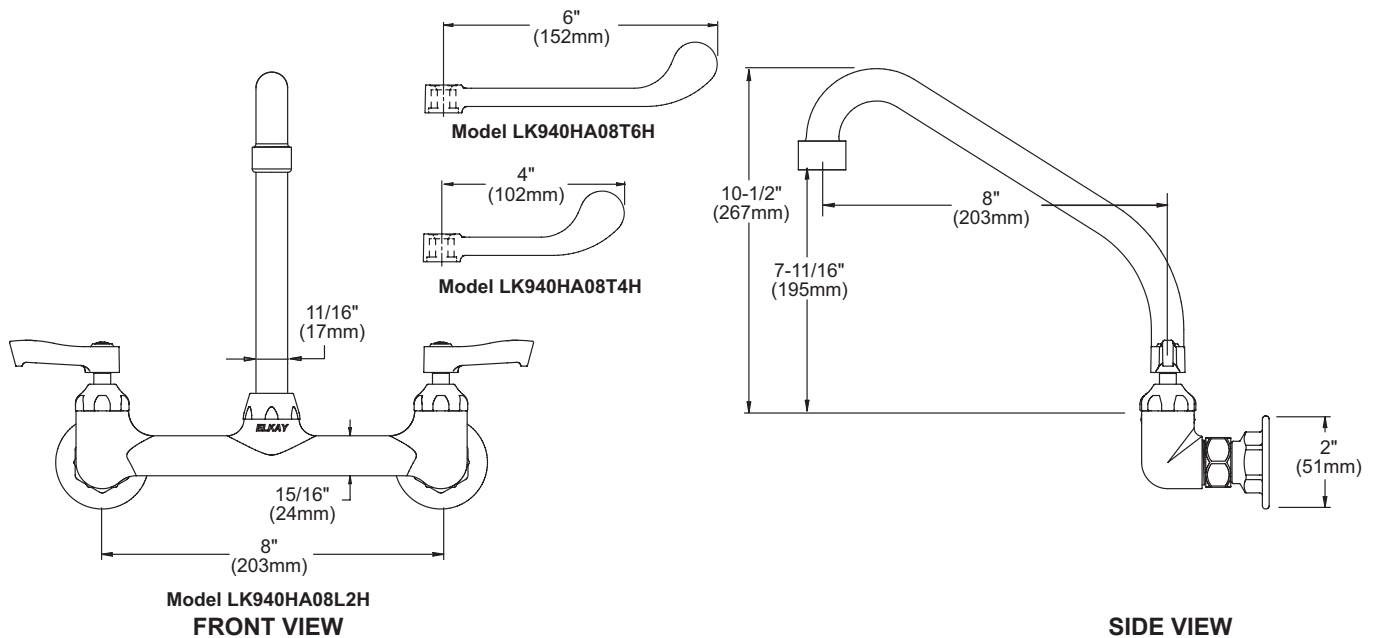

FEATURES

Model LK940HA08L2H

- Two hole dual handle wall mount faucet
- Quarter turn ceramic disc cartridge
- 1/2" adjustable inlets
- Solid brass construction
- Chrome finish
- Includes spout swing restriction pin

Model LK940HA08T4H

- Same as LK940HA08L2H except with 4" wrist blades handles

Model LK940HA08T6H

- Same as LK940HA08L2H except with 6" wrist blades handles

COMPLIES WITH:

- ASME/ANSI A112.18.1
- CSA B125-01
- NSF/ANSI 61
- ADA
- UPC/CUPC
- IAPMO Listed

Wall Mount 8" Center Commercial Faucet Models LK940HA08L2H, LK940HA08T4H, LK940HA08T6H

Job Name:	Item #:
Notes:	
Architect/Engineer Approval:	Date:

SEE OTHER SIDE FOR REPLACEMENT PARTS