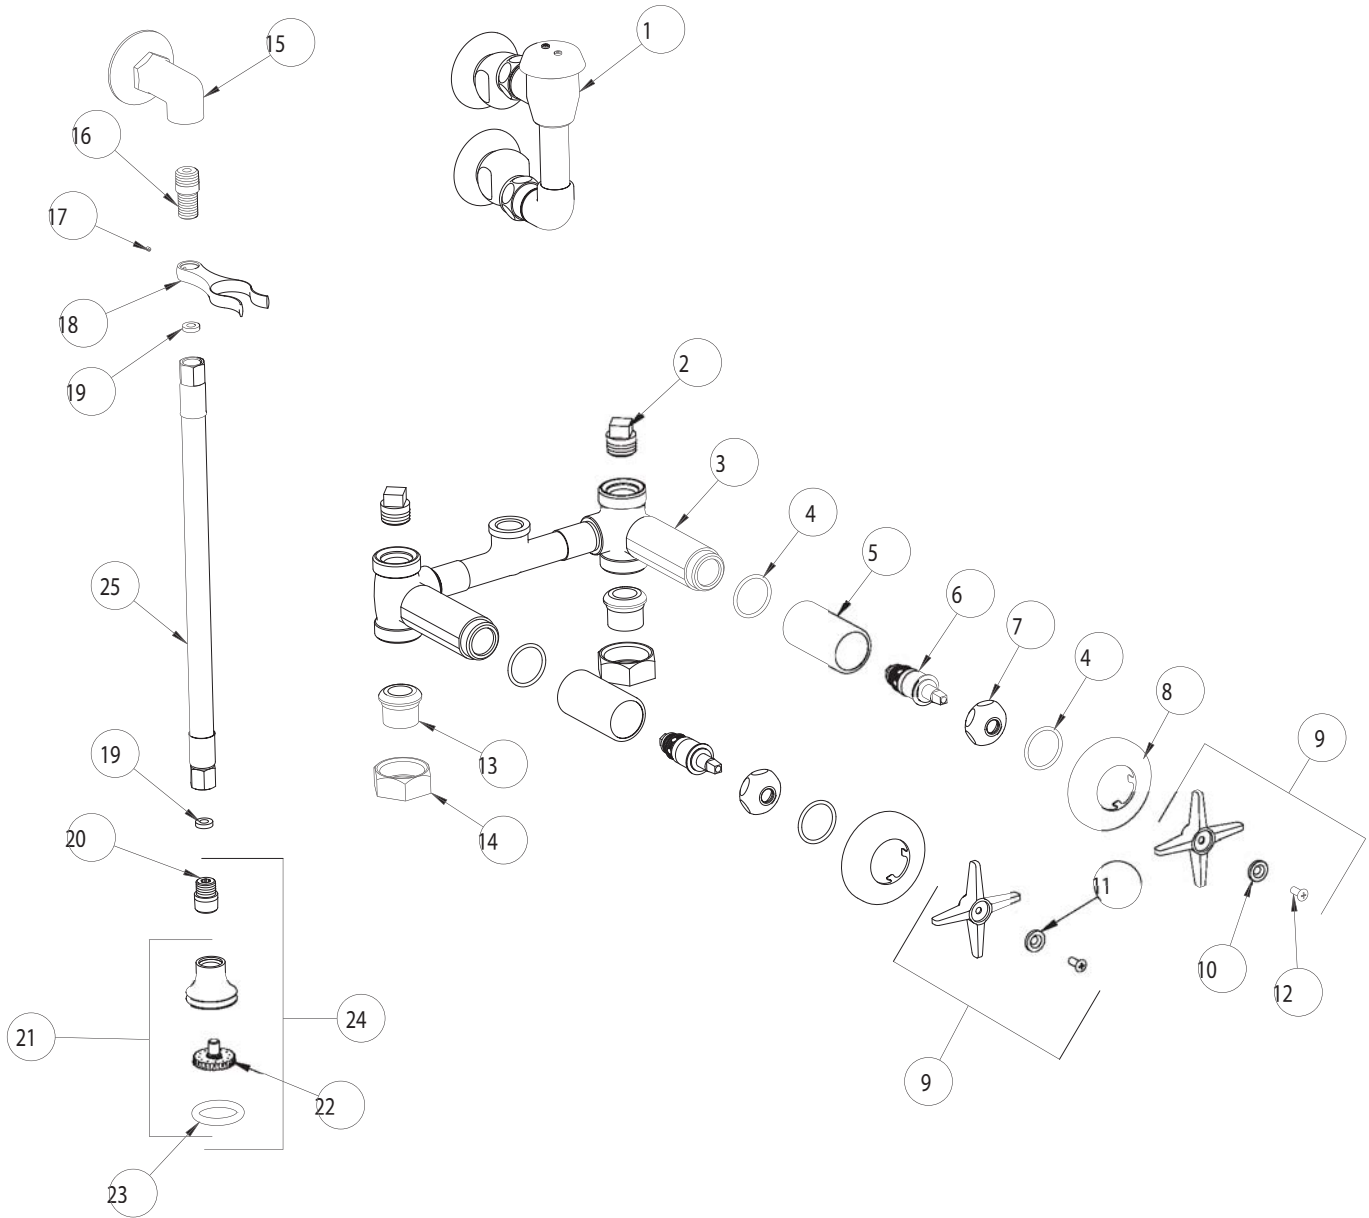

PARTS LIST

BY: SID
CHK'D:

FINISH:
DATE:

AS SPECIFIED
03-12-02

778-VBG

ITEM NO.	PART NO.	DESCRIPTION	ITEM NO.	PART NO.	DESCRIPTION
1	892 -G	FOR PARTS SEE 892 -G	14	177-002	UNION NUT
2	234-032	1/2 NPT PLUG	15	777-033	ANGLE SHANK ASSEMBLY
3	-----	VALVE BODY (NOT SOLD SEPARATELY)	16	777-031	HOSE ADAPTER
4	5235-107	O-RING	17	777-013	SET SCREW
5	5235-106	SLEEVE	18	777-028	FORK
6	217XTLH	SLO-COMPRESSION UNIT (LH)	19	739-051	GASKET
7	1-214	CAP	20	777-011	HOSE ADAPTER
8	633-201	WALL FLANGE	21	224-012K	SPRAY ASSEMBLY
9	633-PR	4-ARM CROSS HANDLE ASSEMBLY	22	224-009K	FACE PLATE ASSEMBLY
10	633-123	INDEX BUTTON (BLUE)	23	313-040	RUBBER RING
11	633-023	INDEX BUTTON (RED)	24	E21	FOR PARTS SEE E21 OUTLET
12	420-010	SCREW	25	739-048K	4" WHITE VINYL HOSE ASSEMBLY
13	177-003	UNION TAILPIECE			