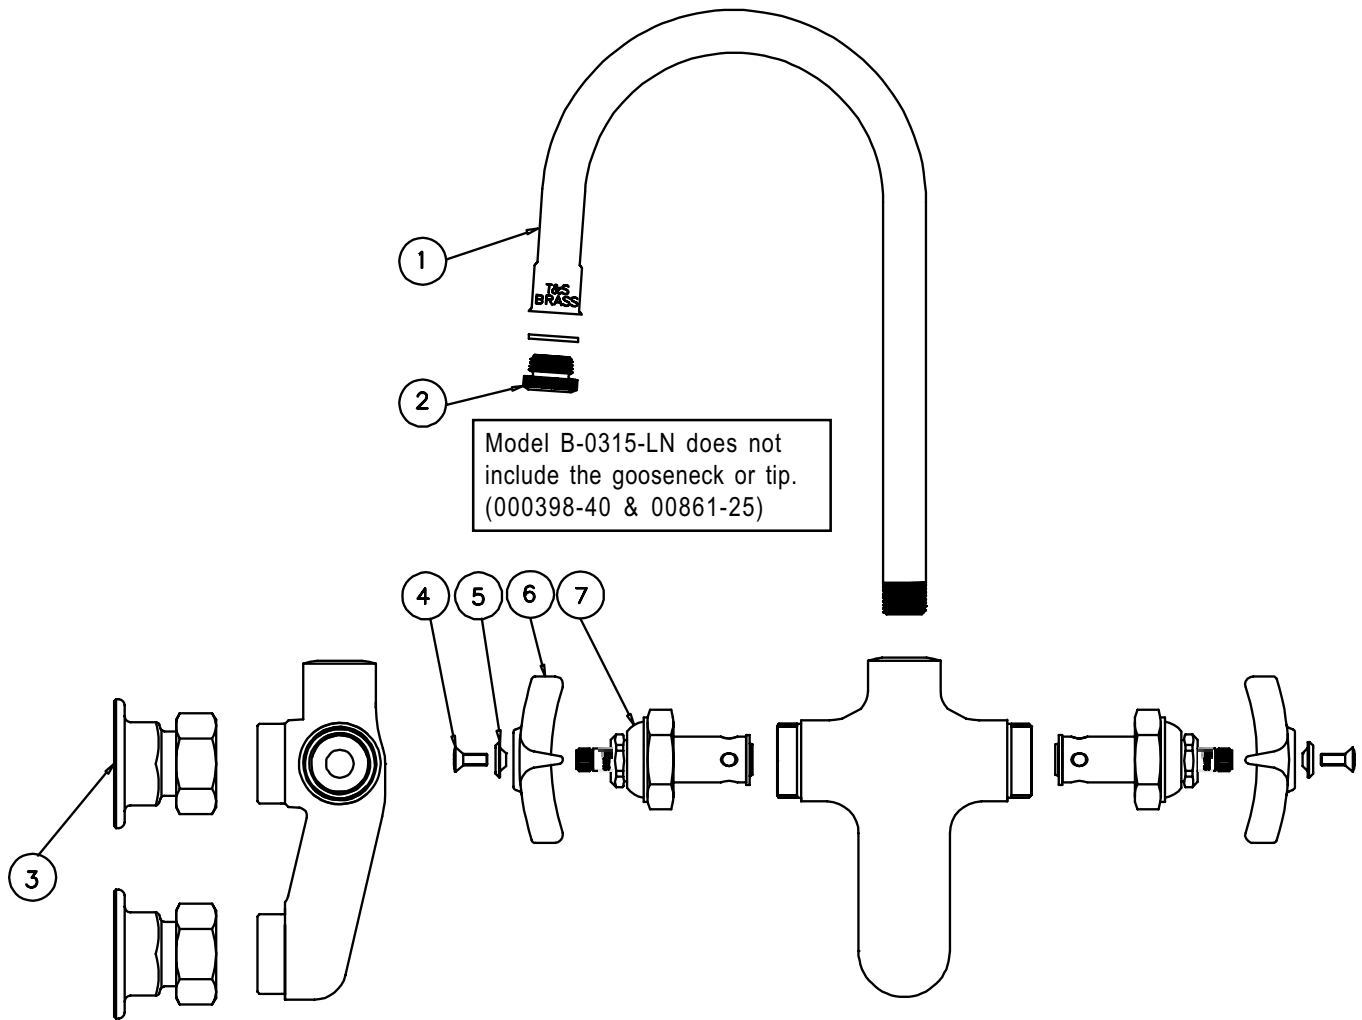

B-0315, B-0315-LN

Rigid Faucet Assembly

1	Gooseneck (B-0315)	000398-40
2	Tip, Gooseneck (B-0315)	000861-25
3	Asm, Coupling Flange	002893-45
4	Screw, Handle	000922-45
5	Index, Button, Blue/Cold	001660-45
	Index, Button, Red/Hot	001661-45
6	Handle, Kitchen 4-Arm	002521-45
7	Asm, Spindle Eterna - Hot	005960-40