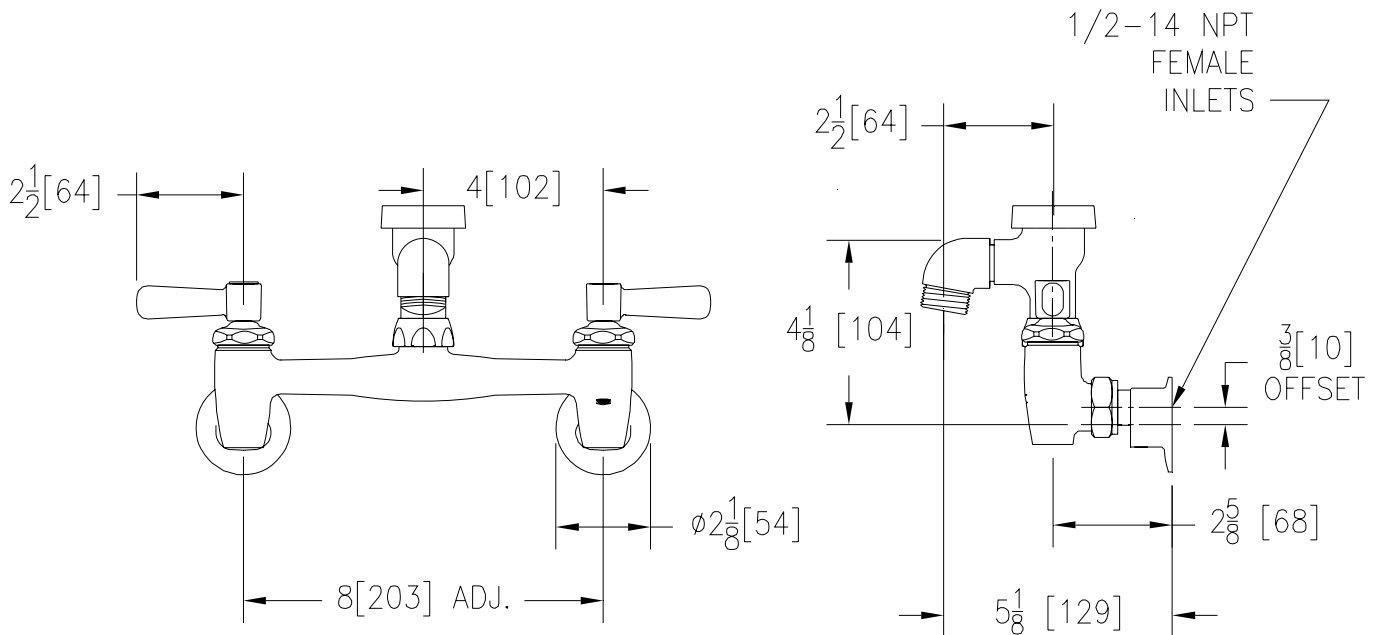

SINK FAUCET Z843L1

TAG _____

Engineering Specifications: Zurn AquaSpec® Z843L1

Chrome-plated cast brass 8" [203mm] service sink faucet with quarter turn ceramic disc cartridges, 3/8" [10mm] short swivel inlets providing adjustable centers from 7-1/4" [184mm] to 8-3/4" [222mm], integral service stops and a 2-1/2" [64mm] vacuum breaker spout with integral 3/4" hose-threaded outlet. Unit is furnished with 2-1/2" [64mm] vandal-resistant color-coded metal lever handles.

Note: All dimensions are for reference only. Do not use for pre-plumbing

OPTIONAL ACCESSORIES

Suffix	Description
___-CS	Check Stops
___-HCT	Hot/Cold Text Indexes
___-LSI	2-1/2" [64mm] Long Swivel Inlets
___-RC	Rough Chrome Plated
___-WHK	Wall Hook
___-5H	5' [152cm] Vinyl Hose
___-6P	Master Carton (Qty. 6)