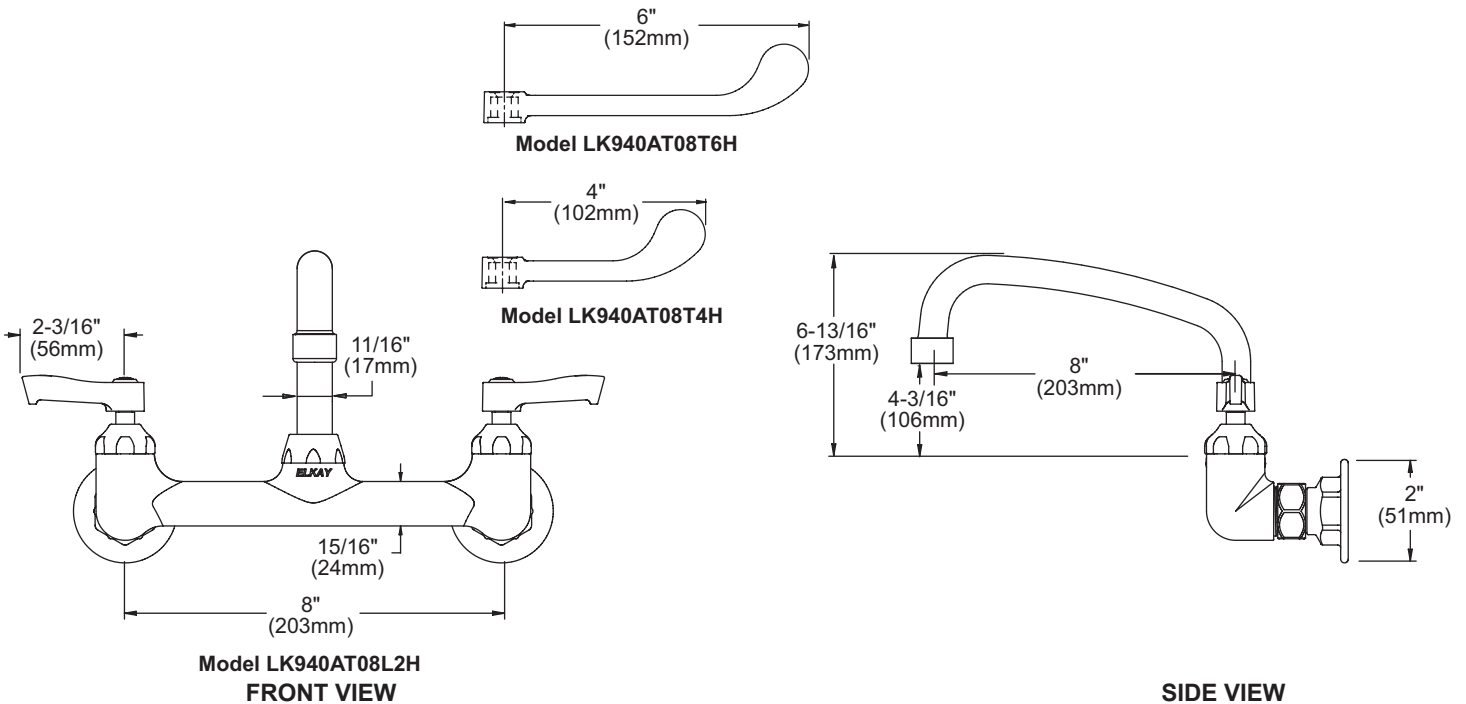

FEATURES

Model LK940AT08L2H

- Two hole dual handle wall mount faucet
- Quarter turn ceramic disc cartridge
- 1/2" adjustable inlets
- Solid brass construction
- Chrome finish
- Includes spout swing restriction pin

Model LK940AT08T4H

- Same as LK940AT08L2H except with 4" wrist blades handles

Model LK940AT08T6H

- Same as LK940AT08L2H except with 6" wrist blades handles

COMPLIES WITH:

- ASME/ANSI A112.18.1
- CSA B125-01
- NSF/ANSI 61
- ADA
- UPC/CUPC
- IAPMO Listed

Wall Mount 8" Center Commercial Faucet Models LK940AT08L2H, LK940AT08T4H, LK940AT08T6H

Job Name:

Item #:

Notes:

Architect/Engineer Approval:

Date:

SEE OTHER SIDE FOR REPLACEMENT PARTS