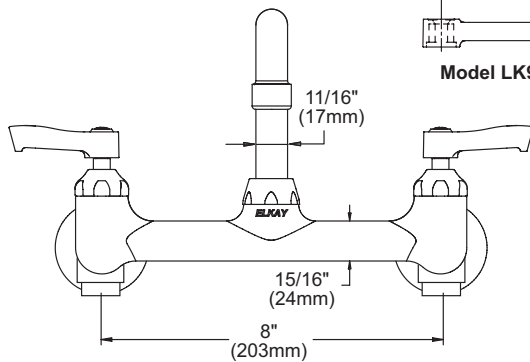

FEATURES

Model LK940TS08L2S

- Two hole dual handle wall mount faucet
- Quarter turn ceramic disc cartridge
- 1/2" adjustable inlets with integral stops
- Solid brass construction
- Chrome finish
- Includes spout swing restriction pin

Model LK940TS08T4S

- Same as LK940TS08L2S except with 4" wrist blades handles

Model LK940TS08T6S

- Same as LK940TS08L2S except with 6" wrist blades handles

COMPLIES WITH:

- ASME/ANSI A112.18.1
- CSA B125-01
- NSF/ANSI 61
- ADA
- UPC/CUPC
- IAPMO Listed

Wall Mount 8" Center Commercial Faucet Models LK940TS08L2S, LK940TS08T4S, LK940TS08T6S

FRONT VIEW

SIDE VIEW

Job Name:	Item #:
Notes:	
Architect/Engineer Approval:	Date:

SEE OTHER SIDE FOR REPLACEMENT PARTS