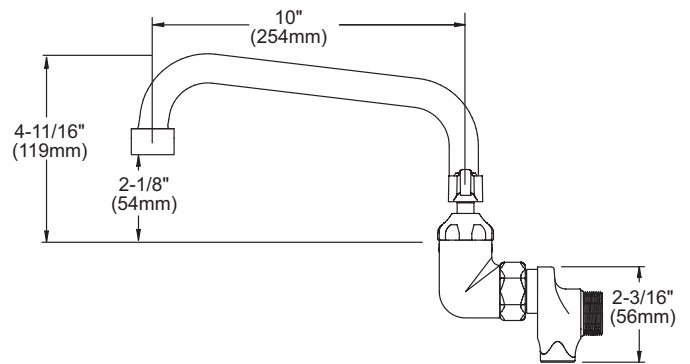

FEATURES

Model LK940TS08L2S

- Two hole dual handle wall mount faucet
- Quarter turn ceramic disc cartridge
- 1/2" adjustable inlets with integral stops
- Solid brass construction
- Chrome finish
- Includes spout swing restriction pin

Model LK940TS08T4S

- Same as LK940TS08L2S except with 4" wrist blades handles

Model LK940TS08T6S

- Same as LK940TS08L2S except with 6" wrist blades handles

COMPLIES WITH:

- ASME/ANSI A112.18.1
- CSA B125-01
- NSF/ANSI 61
- ADA
- UPC/CUPC
- IAPMO Listed

Wall Mount 8" Center Commercial Faucet Models LK940TS08L2S, LK940TS08T4S, LK940TS08T6S

FRONT VIEW

SIDE VIEW

Job Name:	Item #:
Notes:	
Architect/Engineer Approval:	Date:

SEE OTHER SIDE FOR REPLACEMENT PARTS