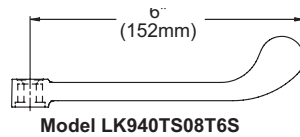

FEATURES

Model LK940TS08L2S

- Two hole dual handle wall mount faucet
- Quarter turn ceramic disc cartridge
- 1/2" adjustable inlets with integral stops
- Solid brass construction
- Chrome finish
- Includes spout swing restriction pin

Model LK940TS08T4S

- Same as LK940TS08L2S except with 4" wrist blades handles

Model LK940TS08T6S

- Same as LK940TS08L2S except with 6" wrist blades handles

COMPLIES WITH:

- ASME/ANSI A112.18.1
- CSA B125-01
- NSF/ANSI 61
- ADA
- UPC/CUPC
- IAPMO Listed

Wall Mount 8" Center Commercial Faucet Models LK940TS08L2S, LK940TS08T4S, LK940TS08T6S

FRONT VIEW