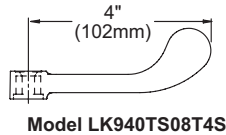

FEATURES

Model LK940TS08L2S

- Two hole dual handle wall mount faucet
- Quarter turn ceramic disc cartridge
- 1/2" adjustable inlets with integral stops
- Solid brass construction
- Chrome finish
- Includes spout swing restriction pin

Model LK940TS08T4S

- Same as LK940TS08L2S except with 4" wrist blades handles

Model LK940TS08T6S

- Same as LK940TS08L2S except with 6" wrist blades handles

COMPLIES WITH:

- ASME/ANSI A112.18.1
- CSA B125-01
- NSF/ANSI 61
- ADA
- UPC/CUPC
- IAPMO Listed

Wall Mount 8" Center Commercial Faucet Models LK940TS08L2S, LK940TS08T4S, LK940TS08T6S

FRONT VIEW