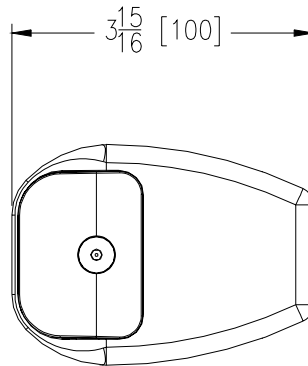

AquaSense®

TAG _____

ZERK-CPM

E-Z Flush Automatic Retrofit Kit For Closet and Urinal Valves

COURTESY FLUSH BUTTON

Suffix Options (Check/Specify Appropriate Options)

- _____ -LY Delaney Valve Retro Fit
- _____ -HMK Highmount Adapter
- _____ -GM Sloan/Gem Valve Retro Fit
- _____ -MC Metroflush/Crown Valve Retro Fit
- _____ -CB Cambridge Brass Retro Fit
- _____ -PB Polished Brass PVD Finish
- _____ Other