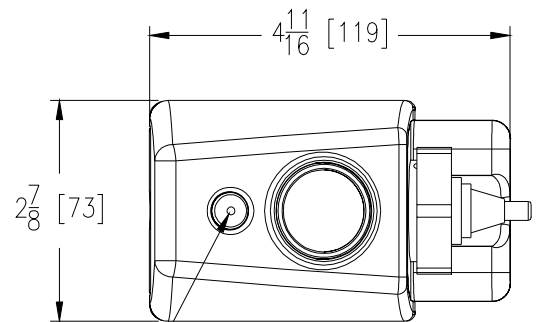

AquaSense®

TAG _____

ZERK-CPM

E-Z Flush Automatic Retrofit Kit For Closet and Urinal Valves

COURTESY FLUSH BUTTON

Suffix Options (Check/Specify Appropriate Options)

- _____ -LY Delaney Valve Retro Fit
- _____ -HMK Highmount Adapter
- _____ -GM Sloan/Gem Valve Retro Fit
- _____ -MC Metroflush/Crown Valve Retro Fit
- _____ -CB Cambridge Brass Retro Fit
- _____ -PB Polished Brass PVD Finish
- _____ Other

ENGINEERING SPECIFICATION: ZURN ZERK-CPM E-Z Flush AquaSense® Retrofit Kit- The AquaSense "A" E-Z Flush Unit is designed to provide automatic flushing for urinal and/or water closet flush valves. The unit features a 6VDC motor actuator with automatic infrared sensor, user-in view L.E.D., low battery indicator light, switchable 24 hour auto-flush and three second delay flush to deter false flushing, 10 degree angled sensor for optimum user detection, courtesy flush button, high impact resistant polycarbonate housing, impact resistant glass lens and chrome plated metal cover. The unit comes complete with 4 "C" size batteries, wrench for installation and allen key for the battery compartment. The E-Z Flush electronics are ultra energy efficient for optimal battery life.