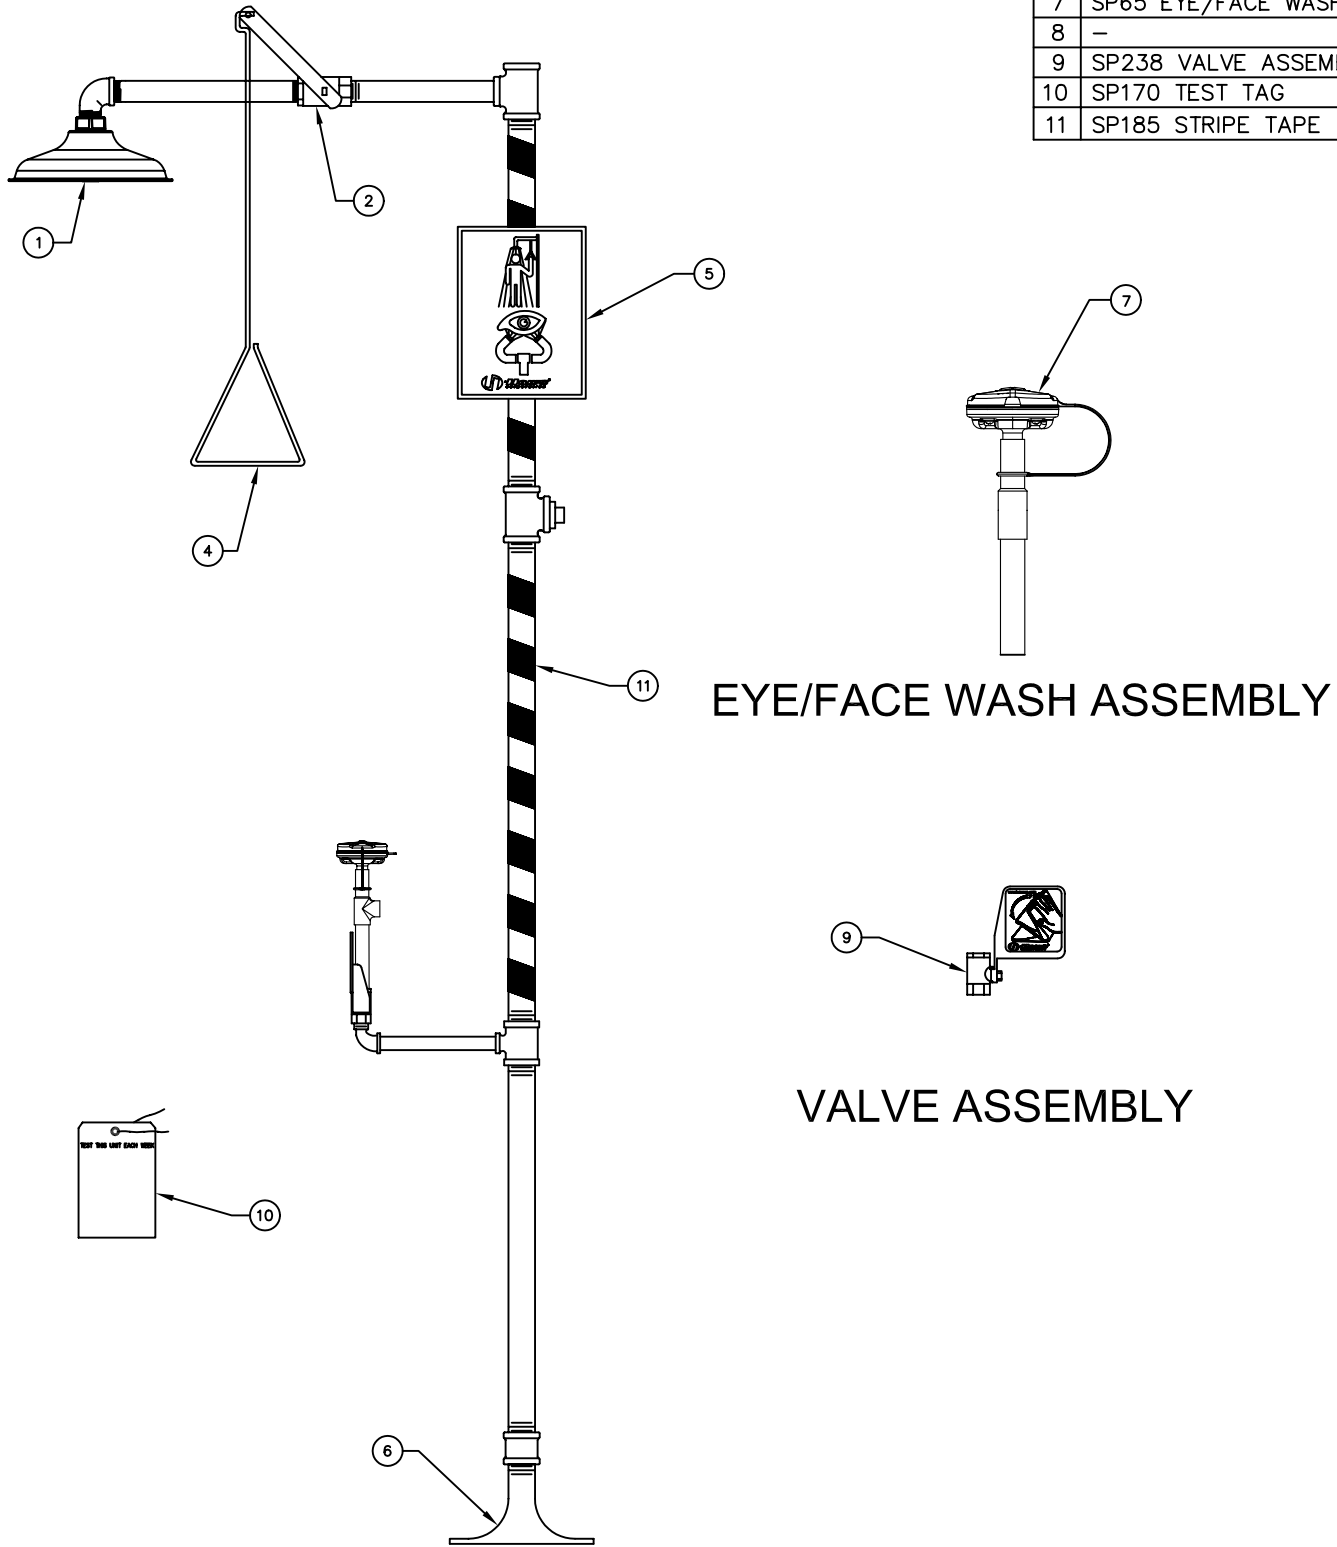

ITEM	DESCRIPTION
1	SP829 SHOWER HEAD
2	SHOWER VALVE ASSEMBLY
3	-
4	SP200 PULL ROD
5	SP178 SHOWER SIGN
6	SP75 FLOOR FLANGE
7	SP65 EYE/FACE WASH ASSY
8	-
9	SP238 VALVE ASSEMBLY
10	SP170 TEST TAG
11	SP185 STRIPE TAPE

# PARTS BREAKDOWN

EYE/FACE WASH ASSEMBLY

VALVE ASSEMBLY

REV	DESCRIPTION	ECN	DATE	BY/APVD
15	UPDATED PER ECN	4267	5/12/09	IR
REVISIONS				

**WHEN ORDERING PARTS PLEASE SPECIFY YOUR MODEL NUMBER**

1455 KLEPPE LANE  
SPARKS, NEVADA 89431  
(775) 359-4712 FAX (775) 359-7424  
E-MAIL: HAWS@HAWS.CO.COM  
WEBSITE: WWW.HAWS.CO.COM

DRAWN BY: CLF	DATE: 03/11/93	CHECK BY:	APPVD BY:	SCALE: 1/6
TITLE: 8317 SHOWER EYEWASH COMBO			PART NUMBER: 0002080152	
DRAWING TYPE: PARTS BREAKDOWN			DRAWING NUMBER: 11493C00	REV: 15