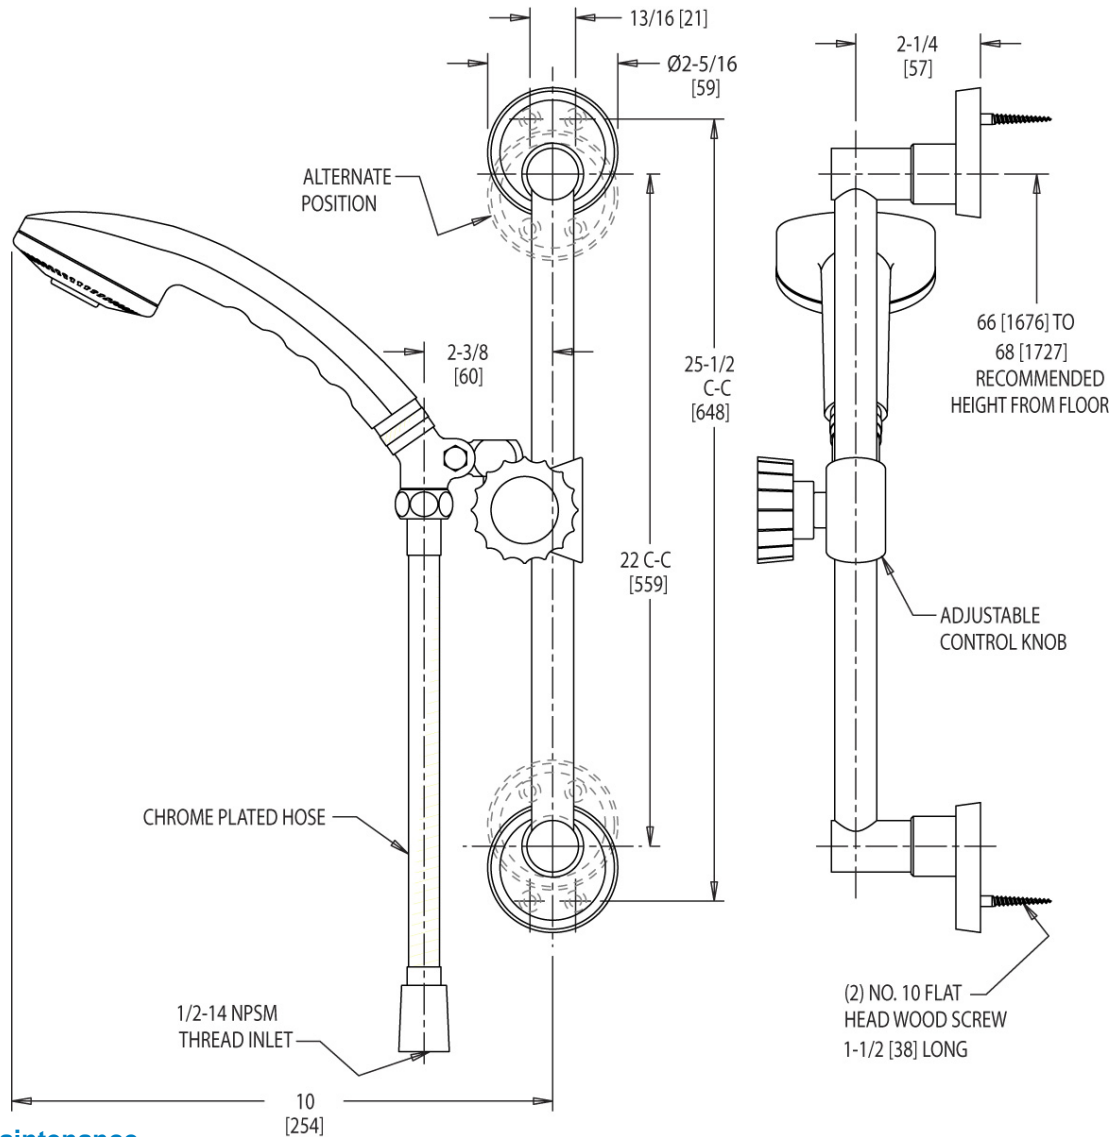

#### Features & Specifications

- Hand Spray
- 1/2" NPSM Female Thread Inlet
- 60" Chrome Plated Stainless Steel Hose

## Wall Mounted Hand Shower Fitting

### Architect/Engineer Specification

Chicago Faucets No. 151-CP, Chrome plated finish. 60" stainless steel hose with 82" stretch length with hand spray. 24" spray adjustable wall bar. Built-in flow control with 2.5 GPM (9.5 L/min) flow rate. 1/2" NSPM female inlet. Bar hook with adjustable control knob and mounting hardware included. This is tested and certified to industry standards: ASME A112.18.1 and CSA B125.