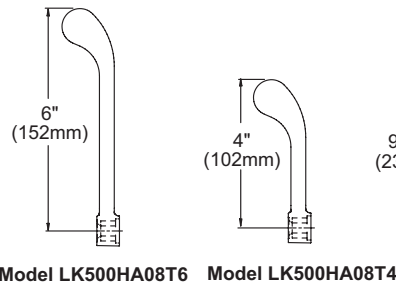

SIDE VIEW

Job Name:	Item #:
Notes:	
Architect/Engineer Approval:	Date:

SEE OTHER SIDE FOR REPLACEMENT PARTS