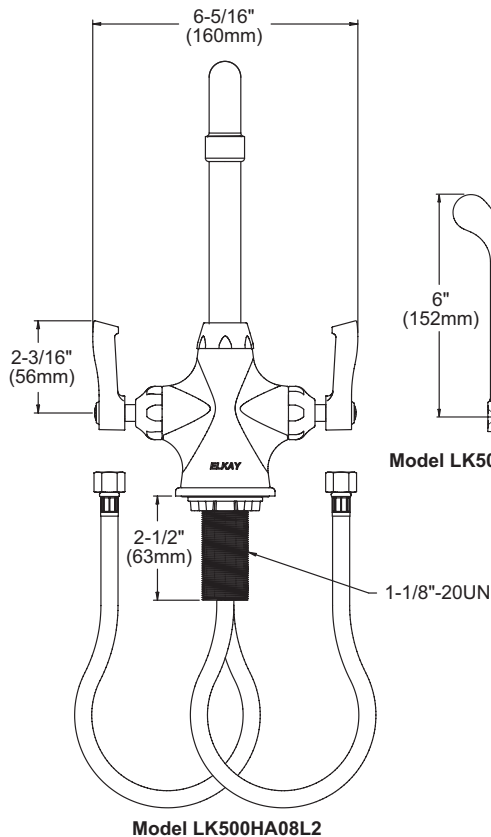

FEATURES

Model LK500HA08L2

- One hole dual handle top mount faucet
- Quarter turn ceramic disc cartridge
- Solid brass construction
- Chrome finish
- Includes spout swing restriction pin

Model LK500HA08T4

- Same as LK500HA08L2 except with 4" wrist blades handles

Model LK500HA08T6

- Same as LK500HA08L2 except with 6" wrist blades handles

COMPLIES WITH:

- ASME/ANSI A112.18.1
- CSA B125-01
- NSF/ANSI 61
- ADA
- UPC/CUPC
- IAPMO Listed

Concealed Deck Commercial Faucet Models LK500HA08L2, LK500HA08T4, LK500HA08T6

FRONT VIEW