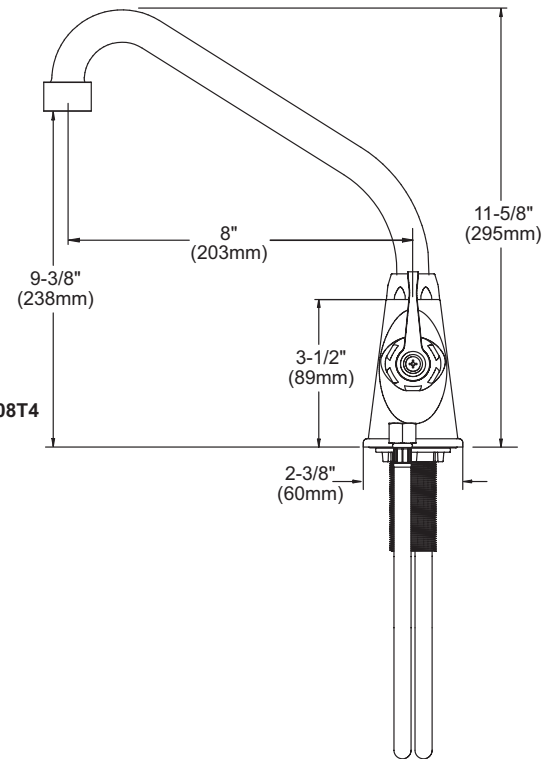

SIDE VIEW

Job Name:	Item #:
Notes:	
Architect/Engineer Approval:	Date:

SEE OTHER SIDE FOR REPLACEMENT PARTS