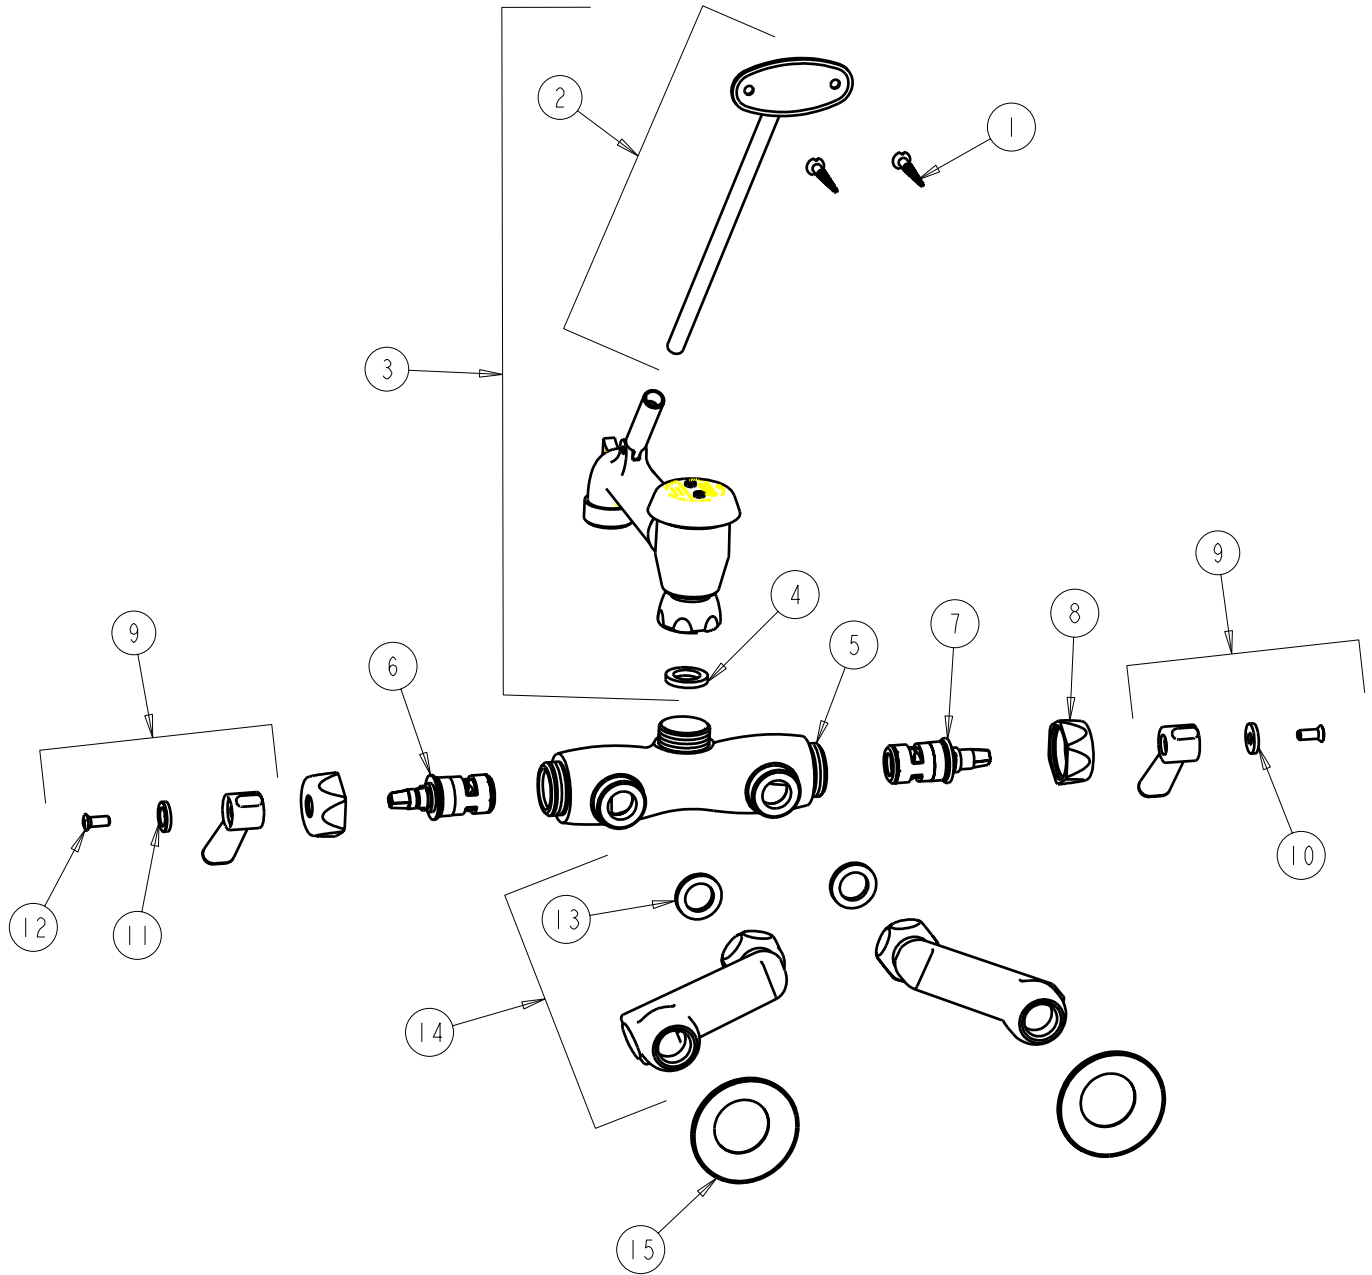

CHICAGO FAUCETS 

a Geberit company

2100 South Clearwater Drive
Des Plaines, IL 60018
Phone: 847-803-5000
Fax: 847-803-5454
www.chicagofaucets.com

REPAIR PARTS

BY: JAR DATE: 11-26-07
CHK:  REV:

FITTING NO.

445-RC897SXKCP

SUBMITTED MODEL NO.

ITEM NO.

FOR TECHNICAL ASSISTANCE
1-800-TEC-TRUE (1-800-832-8783)

ITEM	PART NO.	DESCRIPTION	ITEM	PART NO.	DESCRIPTION
1	173-006JKCP	FLAT HEAD WOOD SCREW (1)	9	389-PRJKCP	LEVER HANDLE ASSEMBLY (PAIR)
2	175-002KJKCP	BRACE ROD ASSEMBLY	10	633-023JKNF	INDEX BUTTON (RED)
3	897-SJKCP	VB SPOUT B TYPE END	11	633-123JKNF	INDEX BUTTON (BLUE)
4	340-004JKNF	CELCON WASHER	12	420-010JKRCF	SCREW, 10-32 UNC PH 1/2
5	-----	VALVE BODY (NOT SOLD SEPARATELY)	13	1-011JKNF	WASHER
6	1-099XKJKNF	RH CERAMIC QUATURN UNIT	14	RCJKCP	ARM W/ BUILT-IN SHUT-OFF & CHECK
7	1-100XKJKNF	LH CERAMIC QUATURN UNIT	15	1-055JKCP	FLANGE
8	444-005JKCP	CAP			