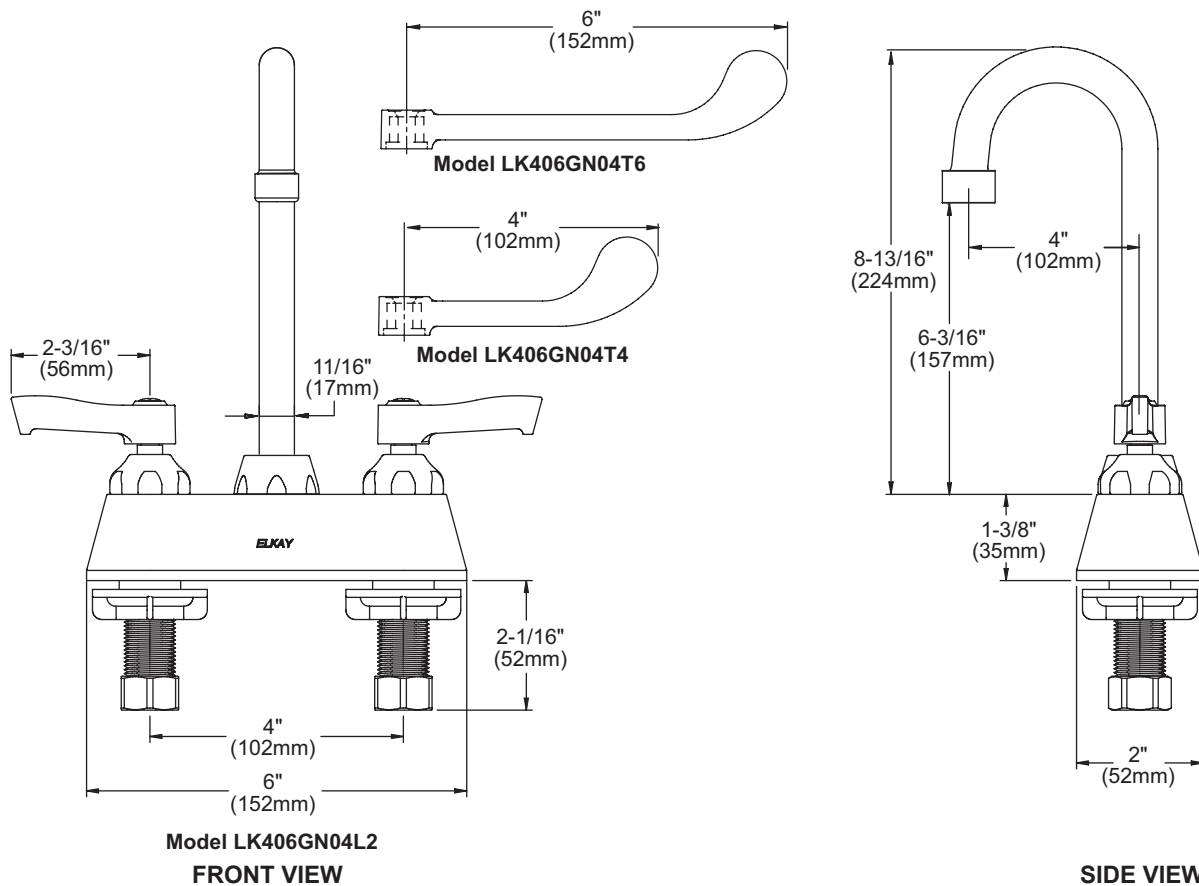

FEATURES

Model LK406GN04L2

- Two hole dual handle top mount faucet
- Quarter turn ceramic disc cartridge
- Solid brass construction
- Chrome finish
- Includes spout swing restriction pin

Model LK406GN04T4

- Same as LK406GN04L2 except with 4" wrist blades handles

Model LK406GN04T6

- Same as LK406GN04L2 except with 6" wrist blades handles

COMPLIES WITH:

- ASME/ANSI A112.18.1
- CSA B125-01
- NSF/ANSI 61
- ADA
- UPC/CUPC
- IAPMO Listed

Deck Mount 4" Center Commercial Faucet Models LK406GN04L2, LK406GN04T4, LK406GN04T6

Job Name:	Item #:
Notes:	
Architect/Engineer Approval:	Date:

SEE OTHER SIDE FOR REPLACEMENT PARTS