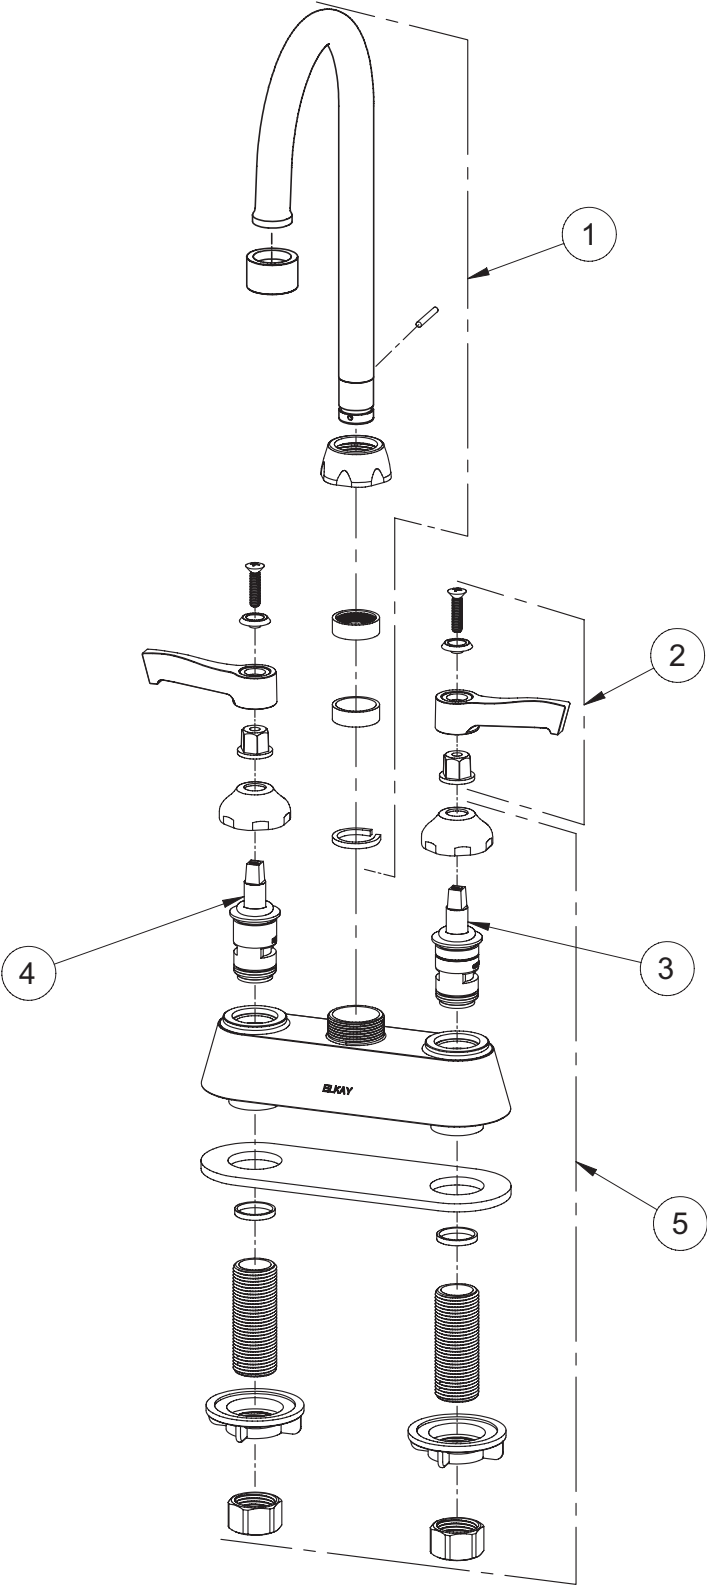

### Model LK406GN04L2

- Two hole dual handle top mount faucet
- Quarter turn ceramic disc cartridge
- Solid brass construction
- Chrome finish
- Includes spout swing restriction pin

## Deck Mount 4" Center Commercial Faucet Models LK406GN04L2, LK406GN04T4, LK406GN04T6

Job Name:	Item #:
Notes:	
Architect/Engineer Approval:	Date:

SEE OTHER SIDE FOR REPLACEMENT PARTS

# REPLACEMENT PARTS

Deck Mount 4" Center Commercial Faucet  
Models LK406GN04L2, LK406GN04T4, LK406GN04T6

ITEM	IND. PART	DESCRIPTION
1	A55393	Spout
2	45918C	Handle
3	45923C	Right Cold Cartridge
4	45924C	Left Hot Cartridge
5	45917C	Body