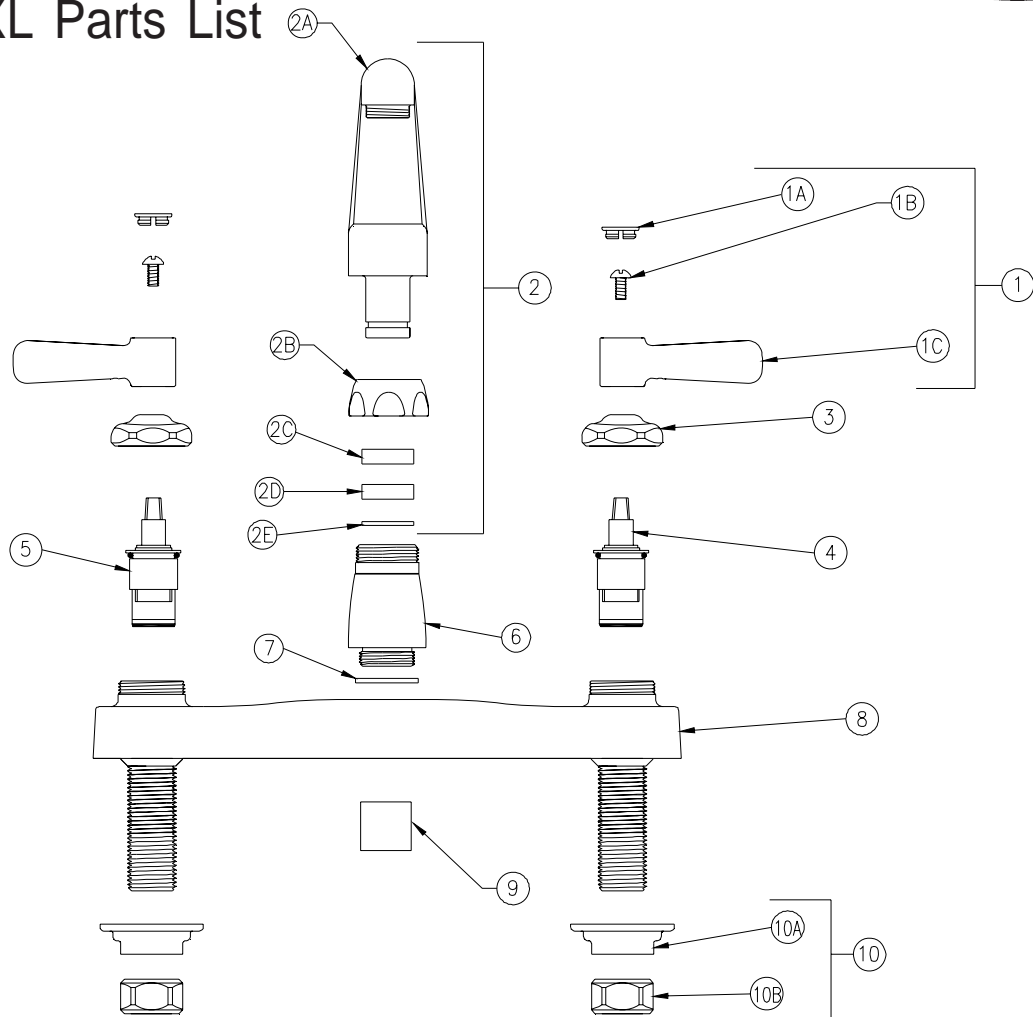

KITCHEN SINK FAUCET

Z871G1-XL Parts List

Item	Part Number	Description	Qty.
1	G60501	2-1/2" [64mm] Vandal-Resistant Metal Lever Handles	1
1A	G60500	Hot/Cold Color-Coded Indexes	1
	59454001	Hot Index	1
	59454002	Cold Index	1
1B	62464001	10-32 Screw	2
1C	59487001	Lever Handle	2
2	G67891	8" Cast Spout Ass'y. XL	1
2A	59527002	8" Cast Spout	1
2B	59435001	Spout Nut	1
2C	59441001	Bearing Washer	1
2D	59459001	Spout Seal	1
2E	92937001	Retaining Ring	1
3	59440001	Handle Nut	2
4	59517005	Short Cold Cartridge XL	1
5	59517006	Short Hot Cartridge XL	1
6	60467005	Base XL	1
7	58155019	O-Ring	1
8	93286001	Kitchen Deck Body XL	1
9	G63504	3/4"-27 Female Aerator - 2.2 GPM [8.3 L]	1
10	G60502	Nuts	1
10A	59530002	Mounting Nut	2
10B	59532001	1/2" NPSM Coupling Nut	2