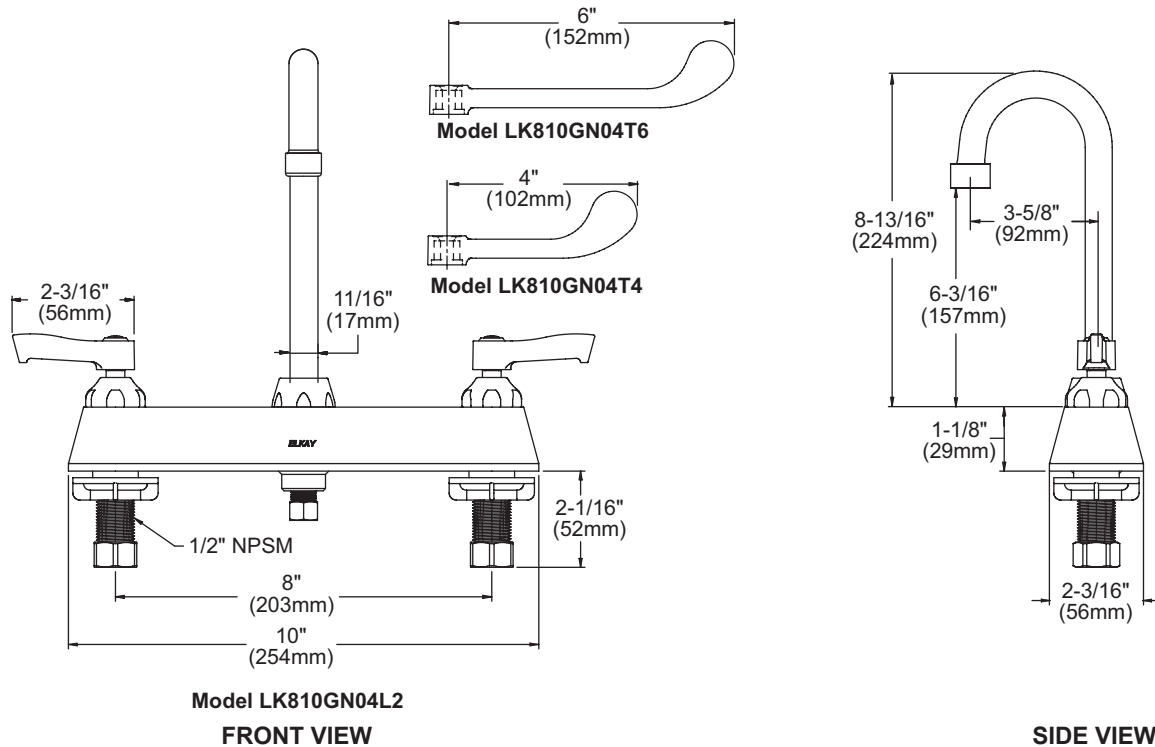

FEATURES

Model LK810GN04L2

- Three hole dual handle top mount faucet
- Quarter turn ceramic disc cartridge
- Solid brass construction
- Chrome finish
- Includes spout swing restriction pin

Model LK810GN04T4

- Same as LK810GN04L2 except with 4" wrist blades handles

Model LK810GN04T6

- Same as LK810GN04L2 except with 6" wrist blades handles

COMPLIES WITH:

- ASME/ANSI A112.18.1
- CSA B125-01
- NSF/ANSI 61
- ADA
- UPC/CUPC
- IAPMO Listed

Exposed Deck Mount 8" Center Commercial Faucet Models LK810GN04L2, LK810GN04T4, LK810GN04T6

Job Name:	Item #:
Notes:	
Architect/Engineer Approval:	Date:

SEE OTHER SIDE FOR REPLACEMENT PARTS