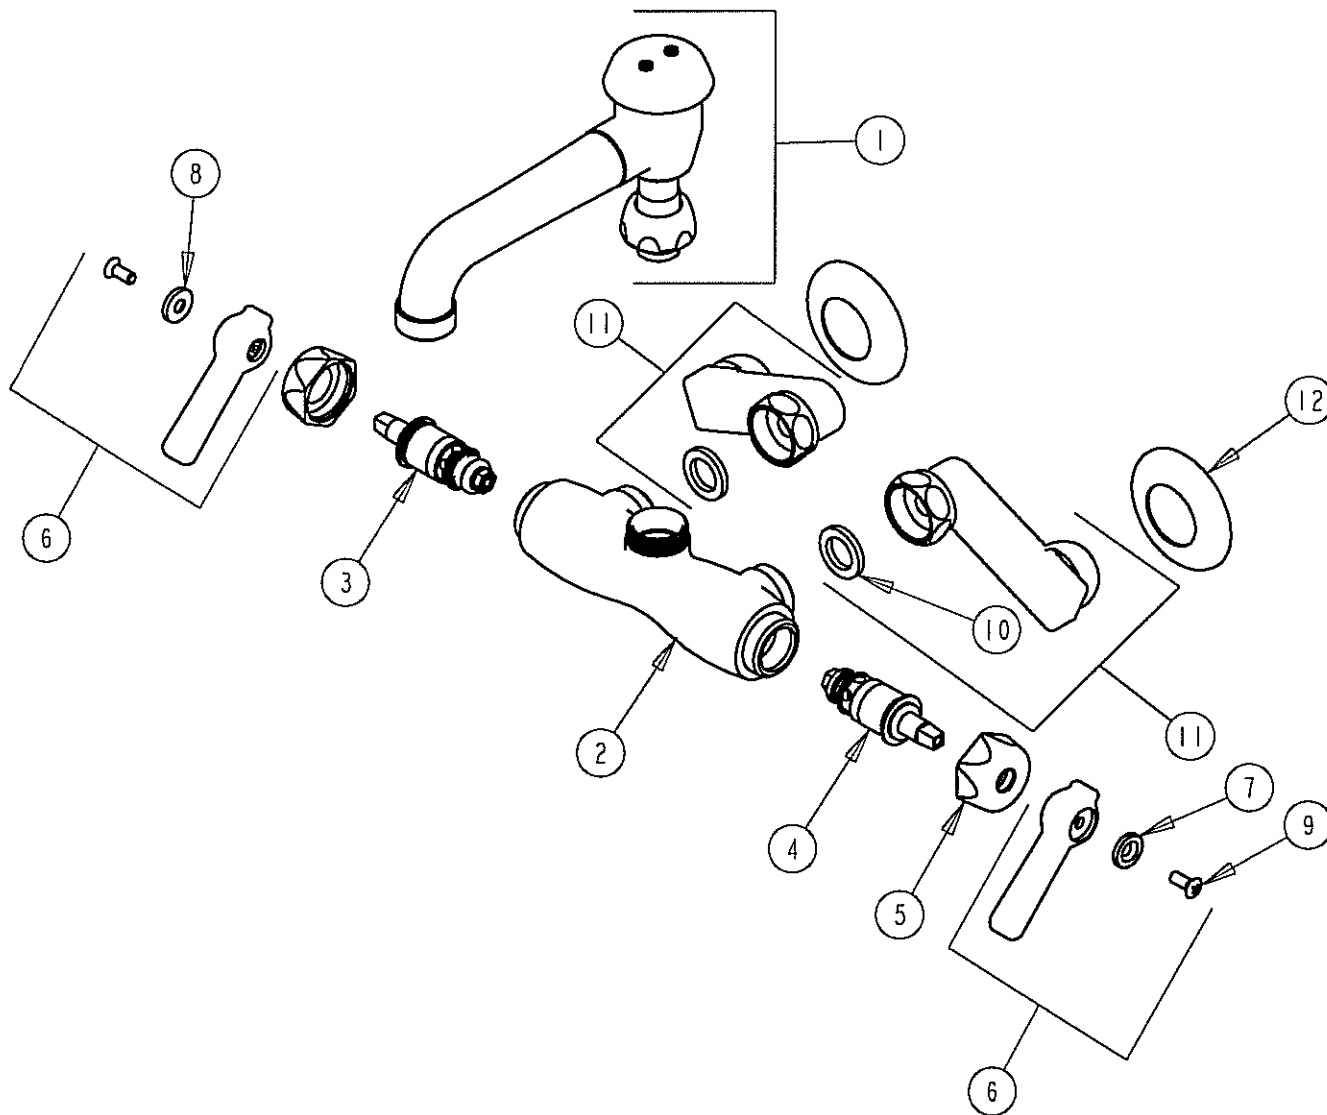

PARTS LIST

BY: SID
CHK'D: *AT*

CHICAGO FAUCETS
Last As Long As The Building

FINISH: AS SPECIFIED
DATE: 11-11-02

886-RCF

ITEM NO.	PART NO.	DESCRIPTION	ITEM NO.	PART NO.	DESCRIPTION
1	L5VB	FOR PARTS SEE L5VB	7	633-123	INDEX BUTTON (BLUE)
2	-----	VALVE BODY (NOT SOLD SEPARATELY)	8	633-023	INDEX BUTTON (RED)
3	1-100XT	QUATURN UNIT (LH)	9	420-010	SCREW
4	1-099XT	QUATURN UNIT (RH)	10	1-011	WASHER
5	444-005	CAP NUT	11	H	'H' ARM ASSEMBLY w/WASHER
6	369PR	LEVER HANDLE ASSEMBLY	12	1-055	FLANGE