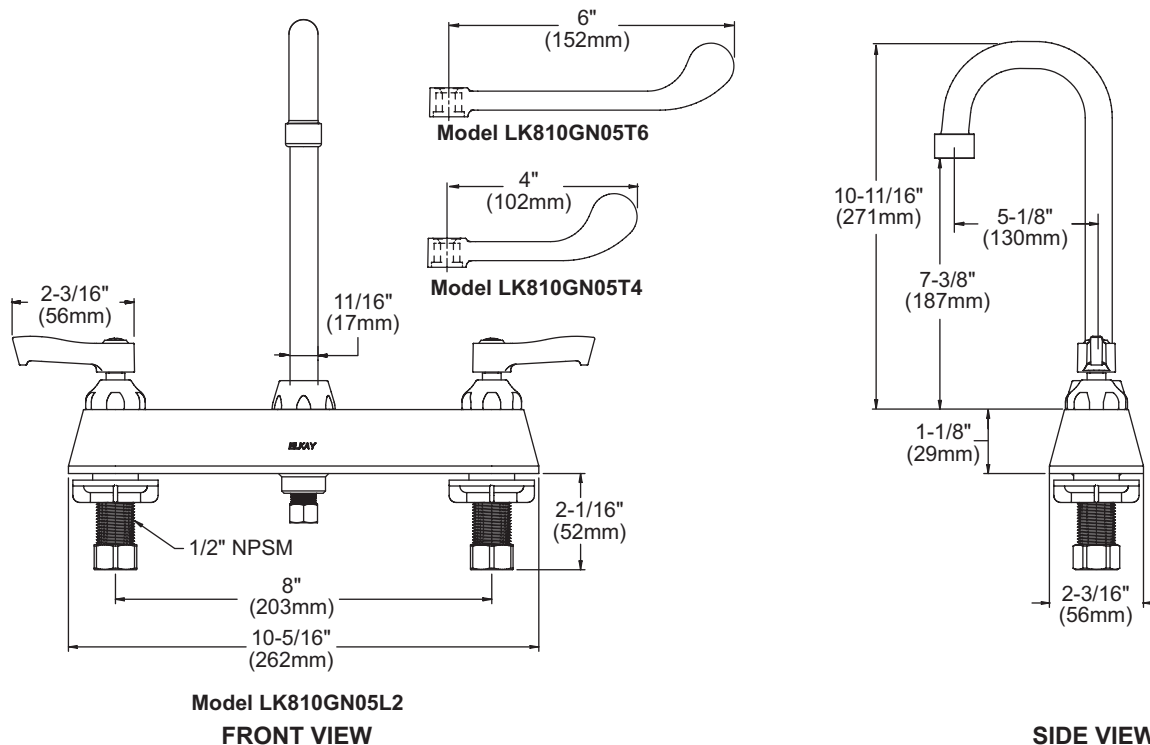

FEATURES

Model LK810GN05L2

- Three hole dual handle top mount faucet
- Quarter turn ceramic disc cartridge
- Solid brass construction
- Chrome finish
- Includes spout swing restriction pin

Model LK810GN05T4

- Same as LK810GN05L2 except with 4" wrist blades handles

Model LK810GN05T6

- Same as LK810GN05L2 except with 6" wrist blades handles

COMPLIES WITH:

- ASME/ANSI A112.18.1
- CSA B125-01
- NSF/ANSI 61
- ADA
- UPC/CUPC
- IAPMO Listed

Exposed Deck Mount 8" Center Commercial Faucet Models LK810GN05L2, LK810GN05T4, LK810GN05T6

Job Name:	Item #:
Notes:	
Architect/Engineer Approval:	Date:

SEE OTHER SIDE FOR REPLACEMENT PARTS