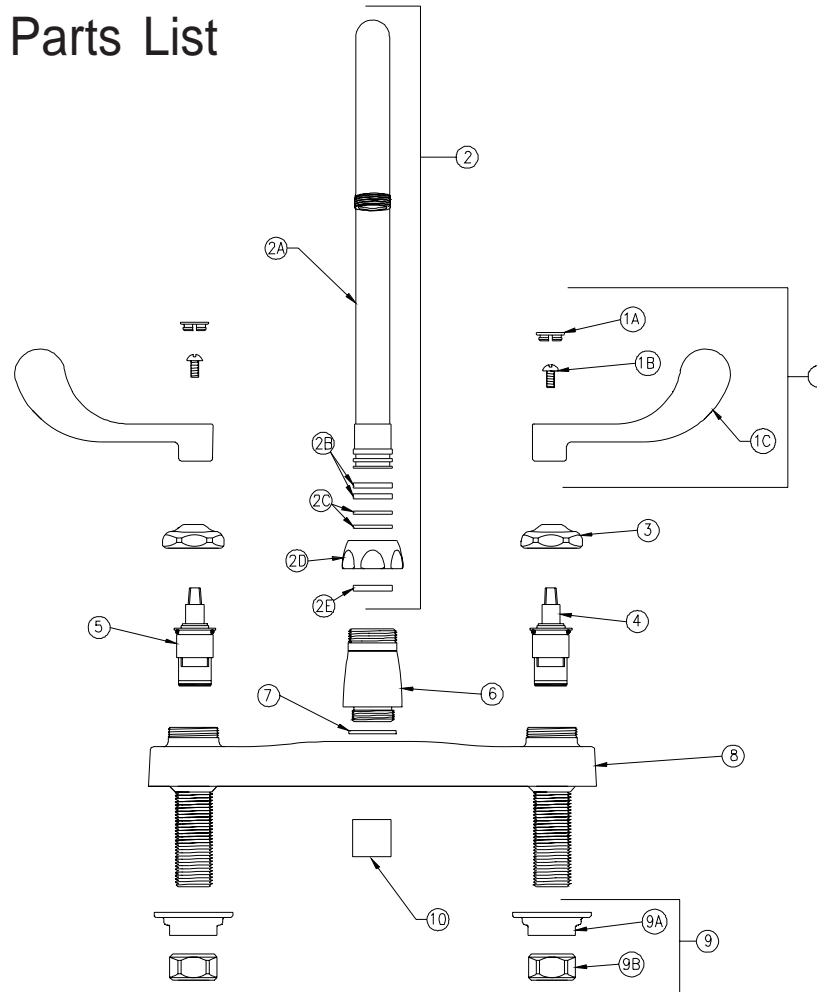

# KITCHEN SINK FAUCET

## Z871B4-XL Parts List

Item	Part Number	Description	Qty.
1	G60504	4" [102mm] Vandal-Resistant Wrist Blade Handles	1
1A	G60500	Hot/Cold Color-Coded Indexes	1
	59454001	Hot Index	1
	59454002	Cold Index	1
1B	62464001	10-32 Screw	2
1C	59453001	Wrist Blade Handle	2
2	G67852	5-3/8" Centerline Gooseneck 'B' Spout Assembly XL	1
2A	92866002	5-3/8" Centerline Gooseneck 'B' Spout XL	1
2B	58155018	O-Ring	2
2C	59666001	Plastic Split Washers (Swing)	2
2D	59435001	Spout Nut	1
2E	59436001	Spacer Washer (Rigid)	1
3	59440001	Handle Nut	2
4	59517005	Short Cold Cartridge XL	1
5	59517006	Short Hot Cartridge XL	1
6	60467005	Base XL	1
7	58155019	O-Ring	1
8	93286001	Kitchen Deck Body XL	1
9	G60502	Mounting Hardware Bag	1
9A	59530002	Mounting Nut	2
9B	59532001	1/2" NPSM Riser Nut	2
10	G63504	3/4"-27 Female Aerator - 2.2 GPM	1