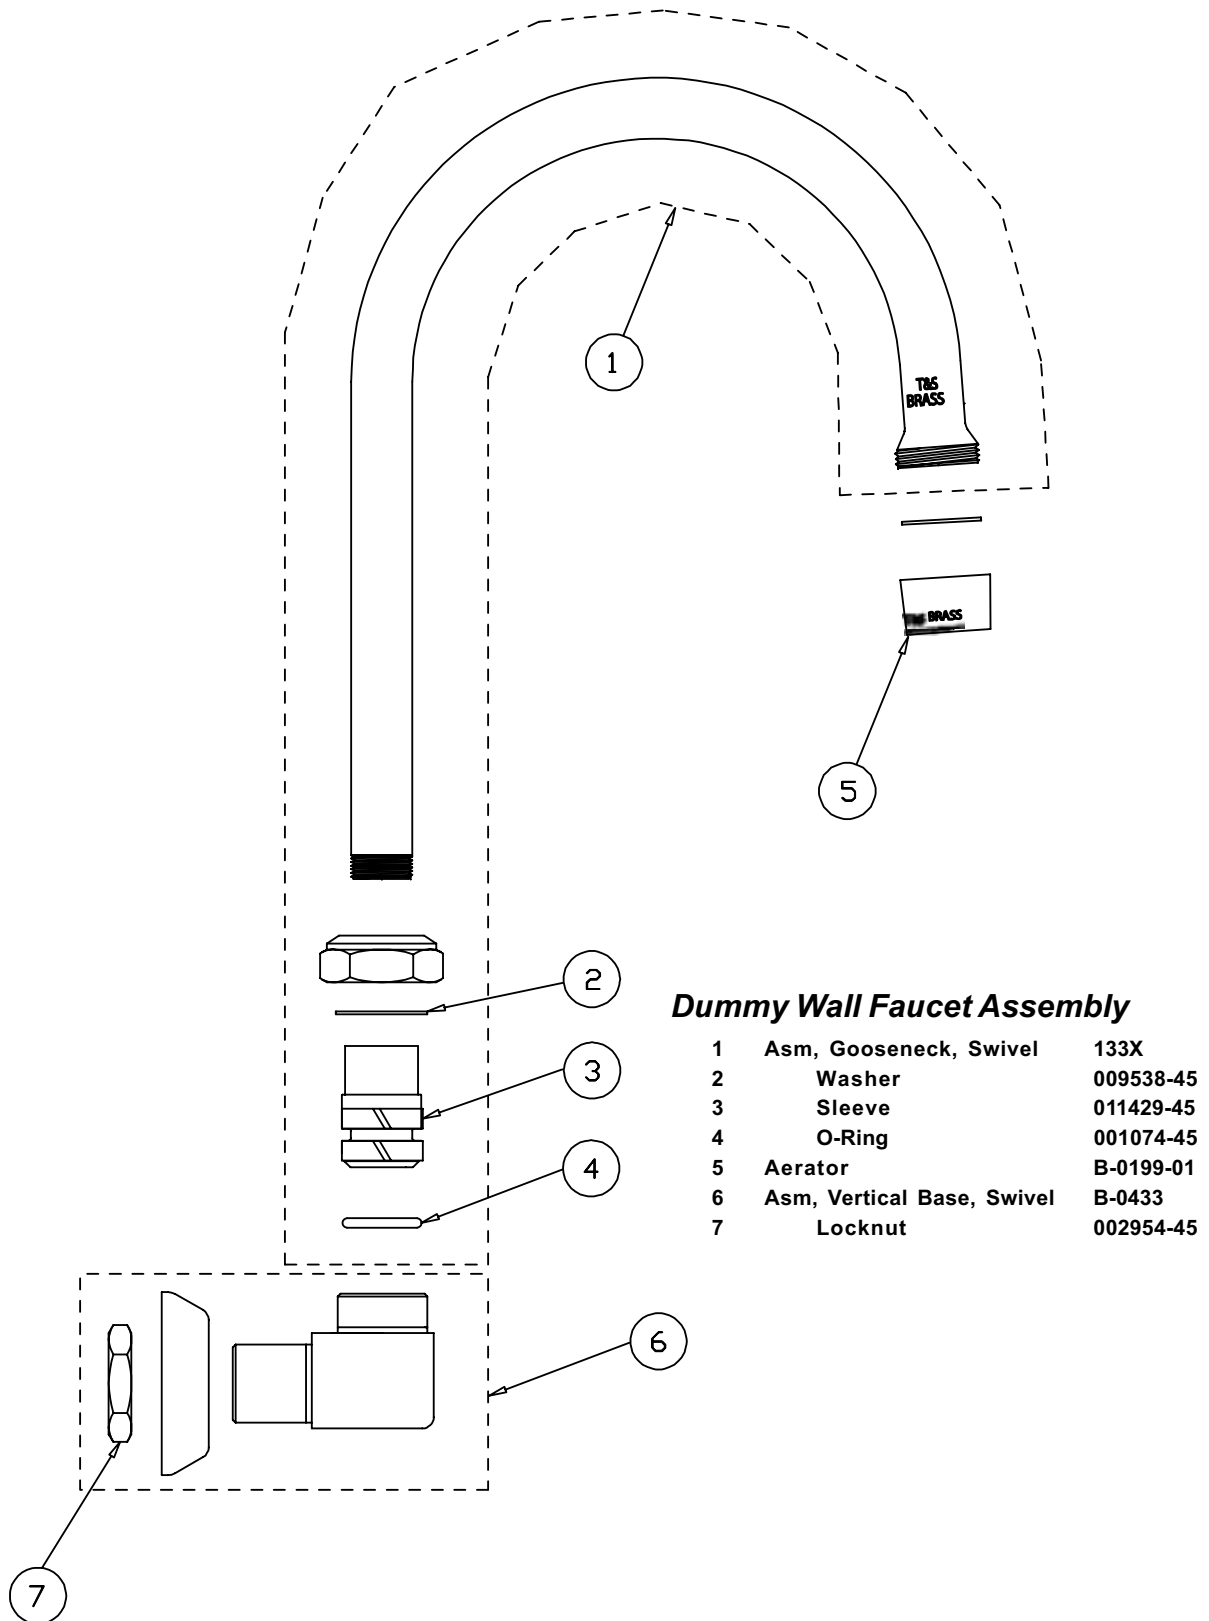

B-0527

Dummy Wall Faucet Assembly

| | | |
|---|----------------------------|-----------|
| 1 | Asm, Gooseneck, Swivel | 133X |
| 2 | Washer | 009538-45 |
| 3 | Sleeve | 011429-45 |
| 4 | O-Ring | 001074-45 |
| 5 | Aerator | B-0199-01 |
| 6 | Asm, Vertical Base, Swivel | B-0433 |
| 7 | Locknut | 002954-45 |