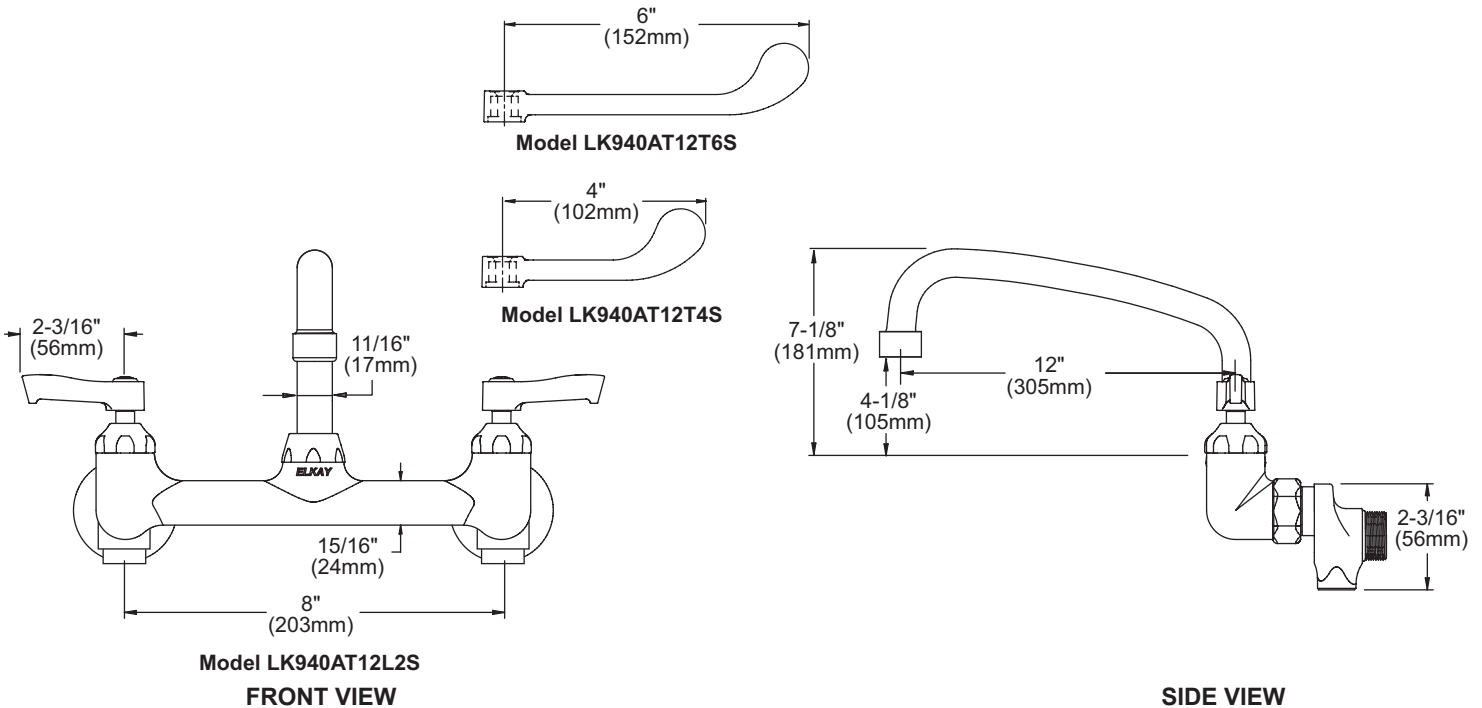

FEATURES

Model LK940AT12L2S

- Two hole dual handle wall mount faucet
- Quarter turn ceramic disc cartridge
- 1/2" adjustable inlets with integral stops
- Solid brass construction
- Chrome finish
- Includes spout swing restriction pin

Model LK940AT12T4S

- Same as LK940AT12L2S except with 4" wrist blades handles

Model LK940AT12T6S

- Same as LK940AT12L2S except with 6" wrist blades handles

COMPLIES WITH:

- ASME/ANSI A112.18.1
- CSA B125-01
- NSF/ANSI 61
- ADA
- UPC/CUPC
- IAPMO Listed

Wall Mount 8" Center Commercial Faucet Models LK940AT12L2S, LK940AT12T4S, LK940AT12T6S

Job Name:	Item #:
Notes:	
Architect/Engineer Approval:	Date:

SEE OTHER SIDE FOR REPLACEMENT PARTS