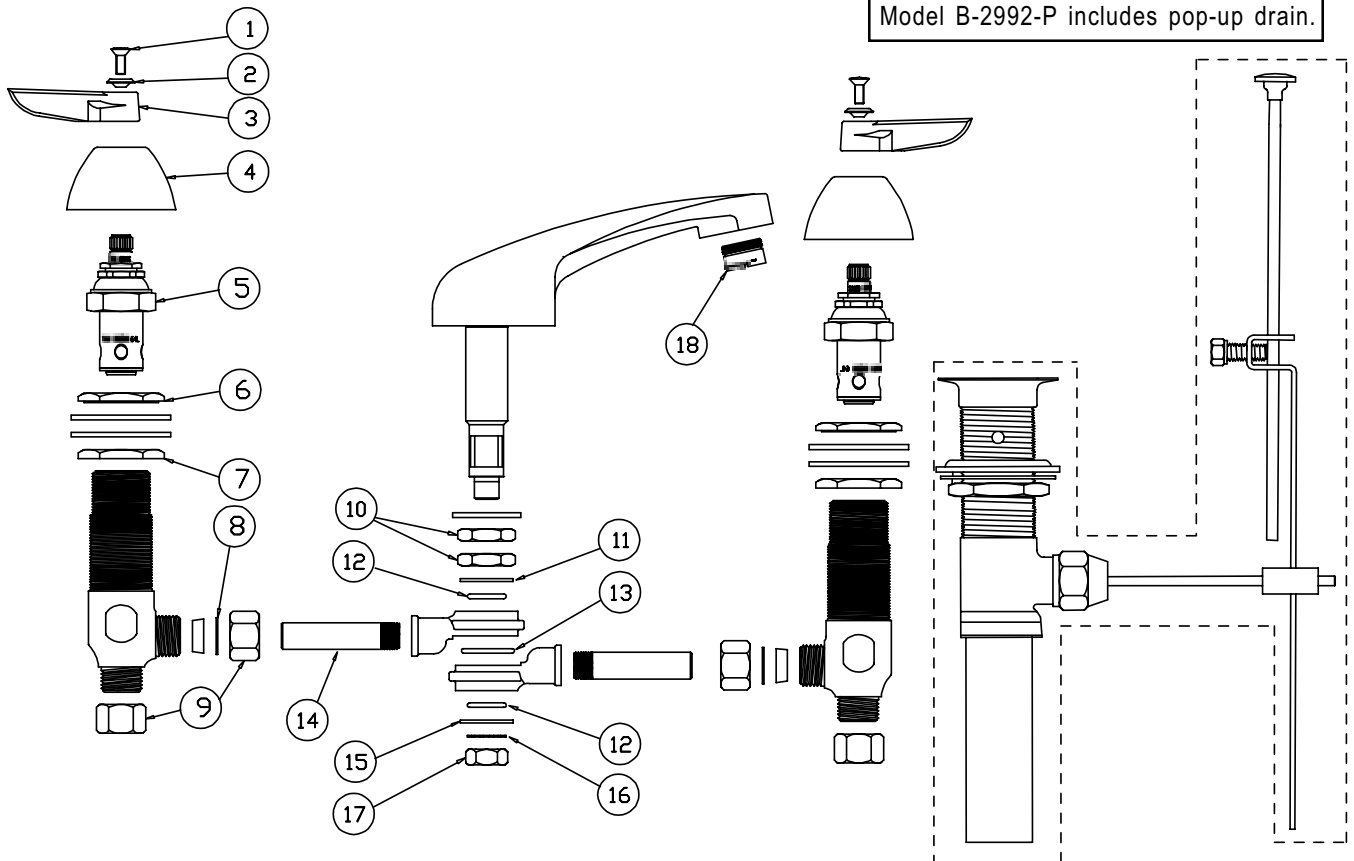

# B-2992, B-2992-P

## Faucet Assembly

1	Screw, Handle	000925-45	9	Nut, Coupling	000958-20
2	Index, Snap-In, Blue/Cold	001686-45	10	Nipple	000342-20
	Index, Snap-In, Red/Hot	001194-45	11	Locknut	002954-45
3	Handle, Lever	001638-45	12	O-Ring, Knuckle Joint	001060-45
4	Escutcheon	001257-40	13	Locknut, Yoke	000956-45
5	Asm, Spindle, Eterna - RH/Cold	006478-40	14	Washer, Swivel Yoke, Top	000994-45
	Asm, Spindle, Eterna - LH/Hot	006477-40	15	O-Ring, Swivel Yoke, Center	001068-45
6	Locknut, Body Top	000959-20	16	Washer, Swivel Yoke, Bottom	000993-45
7	Locknut, Body Bottom	000960-20	17	Washer, Yoke Star	000982-45
8	Washer	000981-45	18	Aerator	B-0199-03