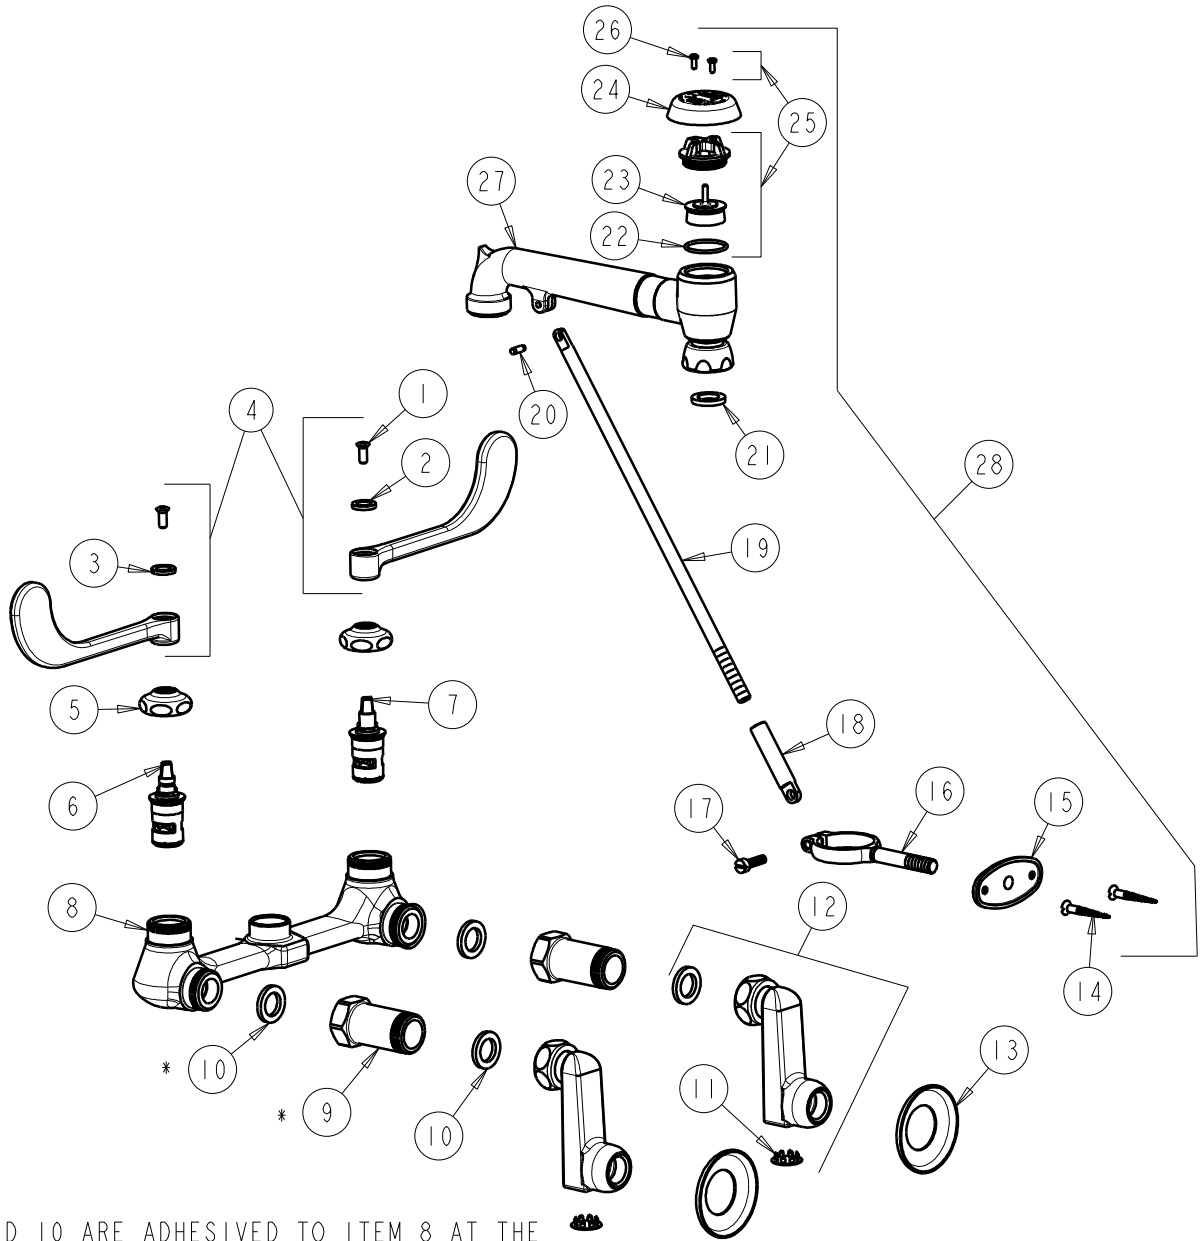

CHICAGO FAUCETS
a Geberit company

2100 South Clearwater Drive
Des Plaines, IL 60018
Phone: 847-803-5000
Fax: 847-803-5454
www.chicagofaucets.com

REPAIR PARTS

BY: JAR DATE: 05-23-02
CHK: [signature] REV: 08-01-08

FITTING NO.
814-VBXCPC
SUBMITTED MODEL NO.

ITEM NO.

FOR TECHNICAL ASSISTANCE
1-800-TEC-TRUE (1-800-832-8783)

* NOTE:
ITEMS 9 AND 10 ARE ADHESIVED TO ITEM 8 AT THE
FACTORY BUT ARE AVAILABLE AS REPLACEMENT PARTS.

ITEM	PART NO.	DESCRIPTION	ITEM	PART NO.	DESCRIPTION
1	420-010JKRCF	SCREW, 10-32 UNC PH 1/2	15	173-109JKCP	FLANGE
2	633-023JKNF	INDEX BUTTON (RED)	16	173-010JKCP	PIPE SUPPORT
3	633-123JKNF	INDEX BUTTON (BLUE)	17	173-012JKCP	SCREW
4	319-PRJKCP	WRISTBLADE HANDLE (PAIR)	18	173-026JKCP	SLEEVE, SPOUT
5	1-214JKCP	CAP	19	175-002JKCP	BRACE ROD 10-7/8"
6	1-099XKJKNF	RH CERAMIC QUATURN UNIT	20	50-007JKBNF	PIN
7	1-100XKJKNF	LH CERAMIC QUATURN UNIT	21	340-004JKNF	CELCON WASHER
8	—	VALVE BODY (NOT SOLD SEPARATELY)	22	80-007JKNF	O-RING
9	EX2JKCP	EXTENSION	23	892-032KJKNF	VACUUM BREAKER DISC ASSEMBLY
10	1-011JKNF	WASHER, .97 X .62 X .12	24	892-154JKCP	VACUUM BREAKER COVER
11	1-144JKCP	BUTTON	25	892-202KJKNF	VACUUM BREAKER REPAIR KIT
12	RJKCP	SUPPLY ARM WITH BUILT-IN SHUT-OFF	26	333-321JKNF	VACUUM BREAKER TORX SCREW
13	1-055JKCP	FLANGE	27	—	SPOUT ASSEMBLY
14	173-006JKCP	FLAT HEAD WOOD SCREW (1)	28	814-SVBJKCP	CAST SPOUT ASSEMBLY