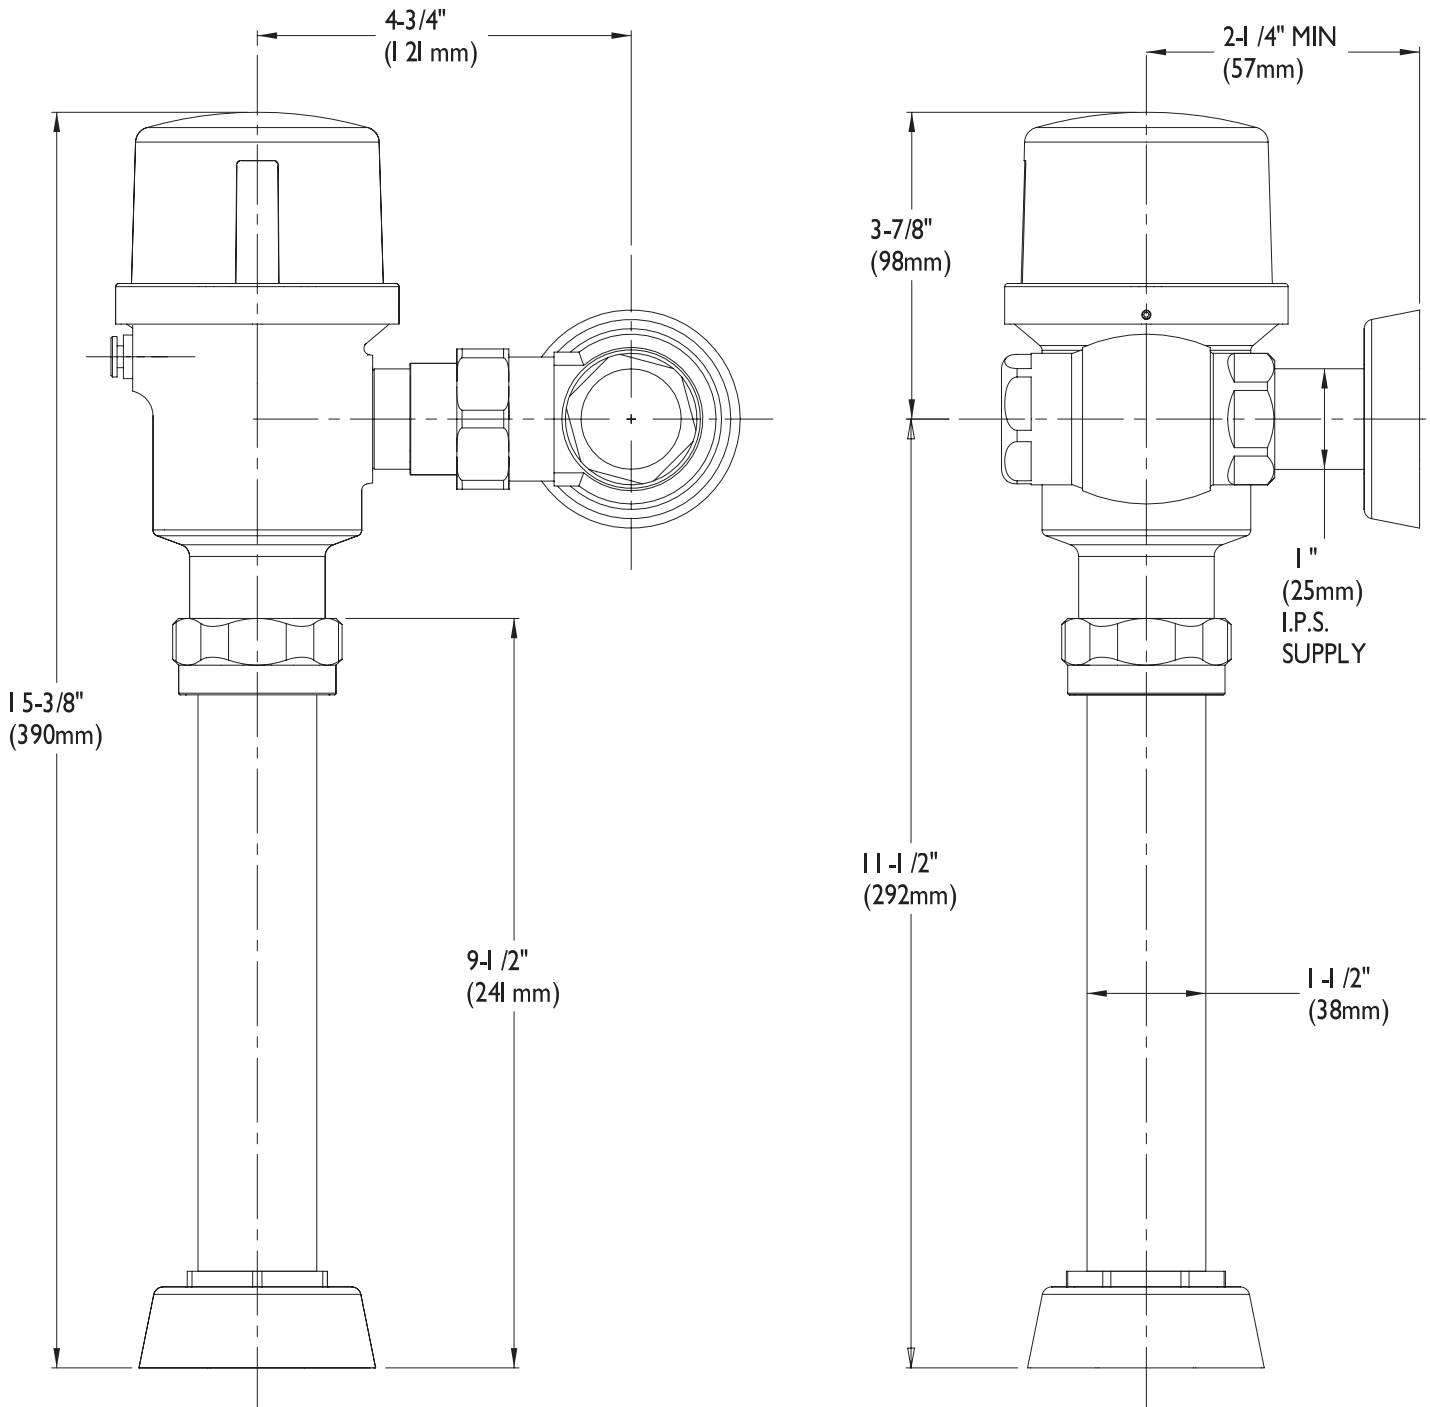

## ROUGH-INS

SWCV-2230

NOTE: All dimensions are in inches (millimeters) unless otherwise specified and are subject to change without notice. Unless otherwise specified, inlet is 1" NPT or 1" copper female and outlet is 1-1/2" NPSM female.