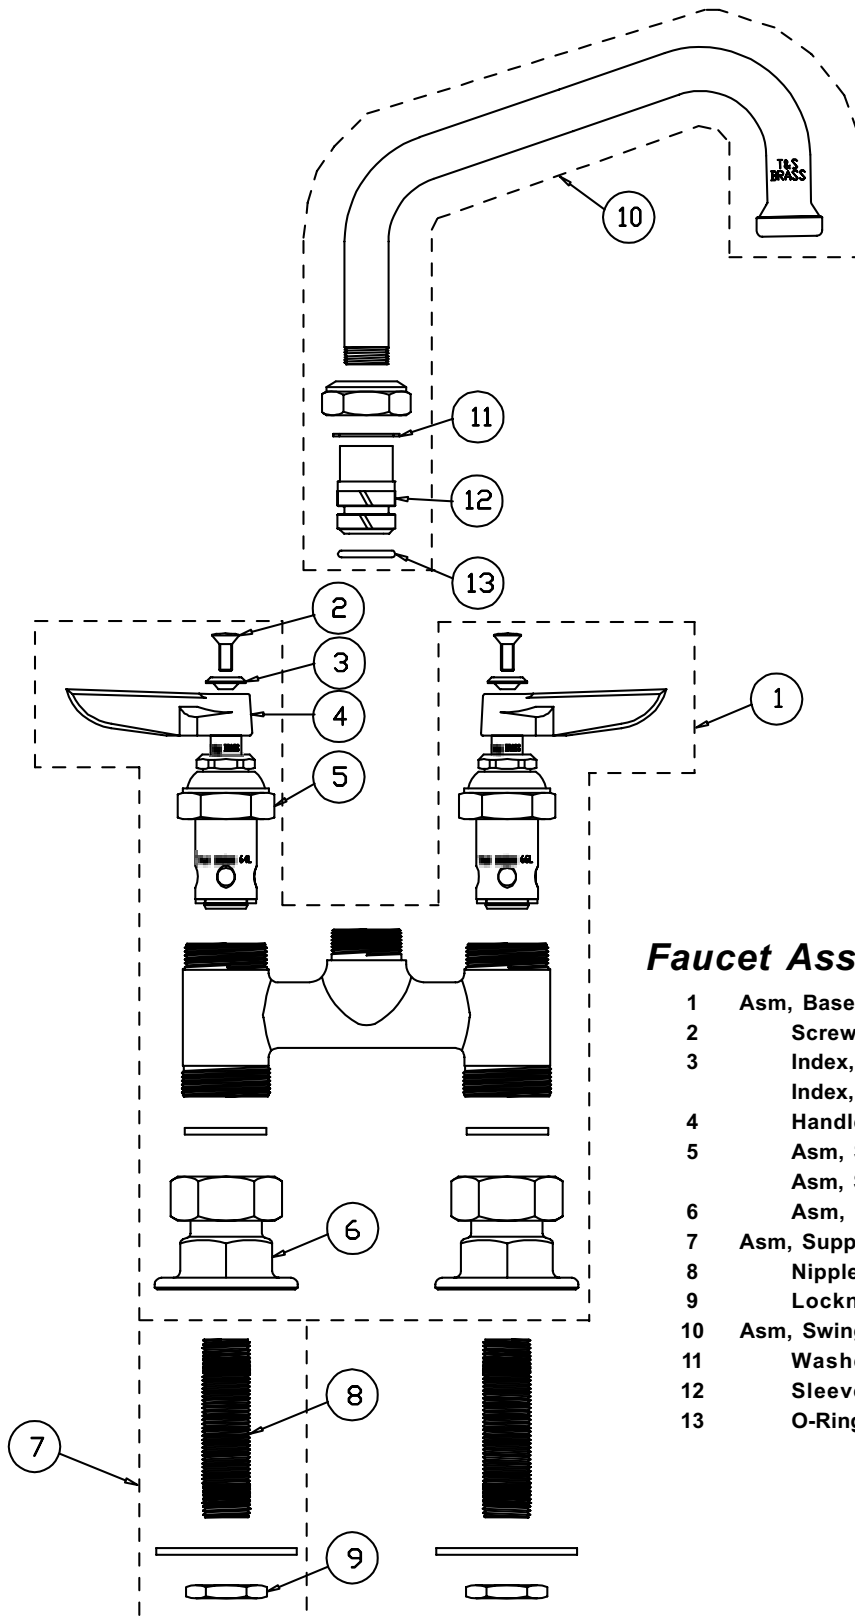

B-2283

Faucet Assembly

1	Asm, Base Faucet	B-0225-LN
2	Screw, Handle	000922-45
3	Index, Button, Blue/Cold	001660-45
	Index, Button, Red/Hot	001661-45
4	Handle, Lever	001638-45
5	Asm, Spindle Eterna - Cold	005959-40
	Asm, Spindle Eterna - Hot	005960-40
6	Asm, Coupling Flange	002893-40
7	Asm, Supply Nipple	B-0425
8	Nipple	000422-20
9	Locknut	002954-45
10	Asm, Swing Nozzle, 6"	059X
11	Washer	009538-45
12	Sleeve	011429-45
13	O-Ring	001074-45