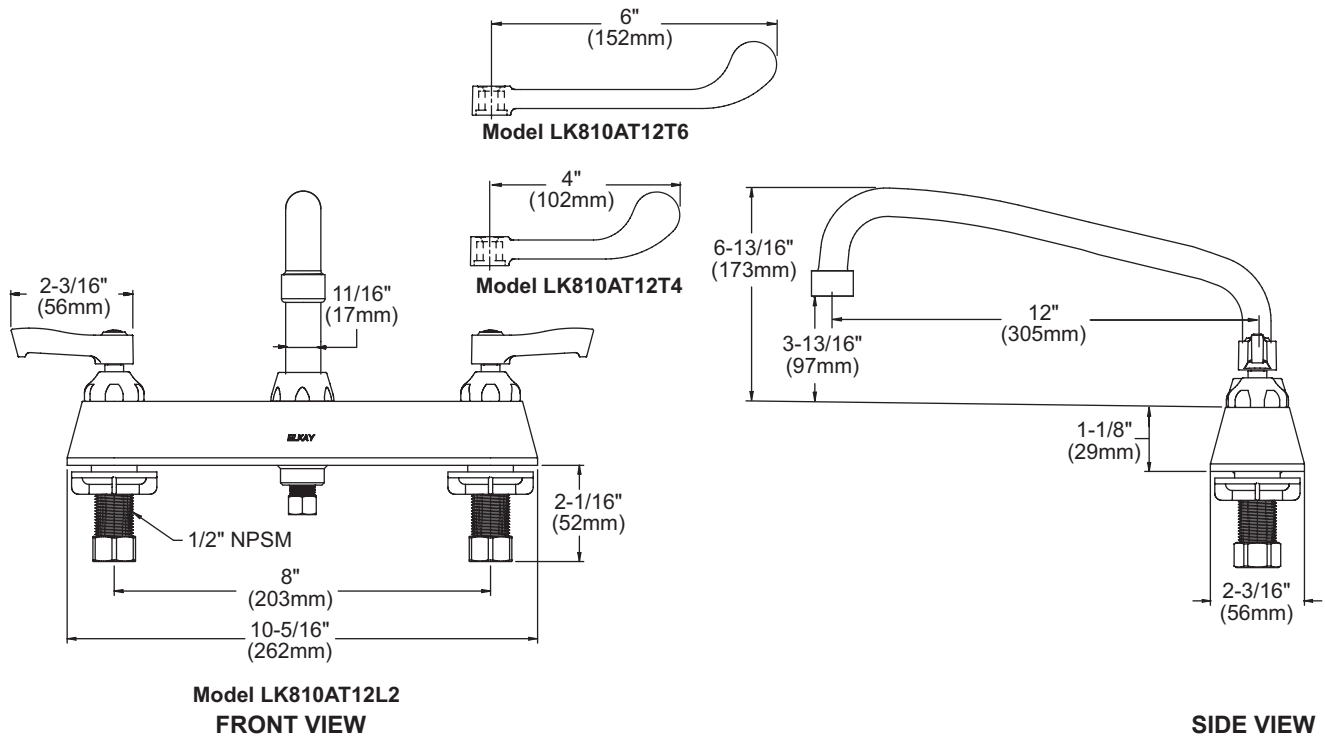

FEATURES

Model LK810AT12L2

- Three hole dual handle top mount faucet
- Quarter turn ceramic disc cartridge
- Solid brass construction
- Chrome finish
- Includes spout swing restriction pin

Model LK810AT12T4

- Same as LK810AT12L2 except with 4" wrist blades handles

Model LK810AT12T6

- Same as LK810AT12L2 except with 6" wrist blades handles

COMPLIES WITH:

- ASME/ANSI A112.18.1
- CSA B125-01
- NSF/ANSI 61
- ADA
- UPC/CUPC
- IAPMO Listed

Exposed Deck Mount 8" Center Commercial Faucet Models LK810AT12L2, LK810AT12T4, LK810AT12T6

Job Name:	Item #:
Notes:	
Architect/Engineer Approval:	Date:

SEE OTHER SIDE FOR REPLACEMENT PARTS