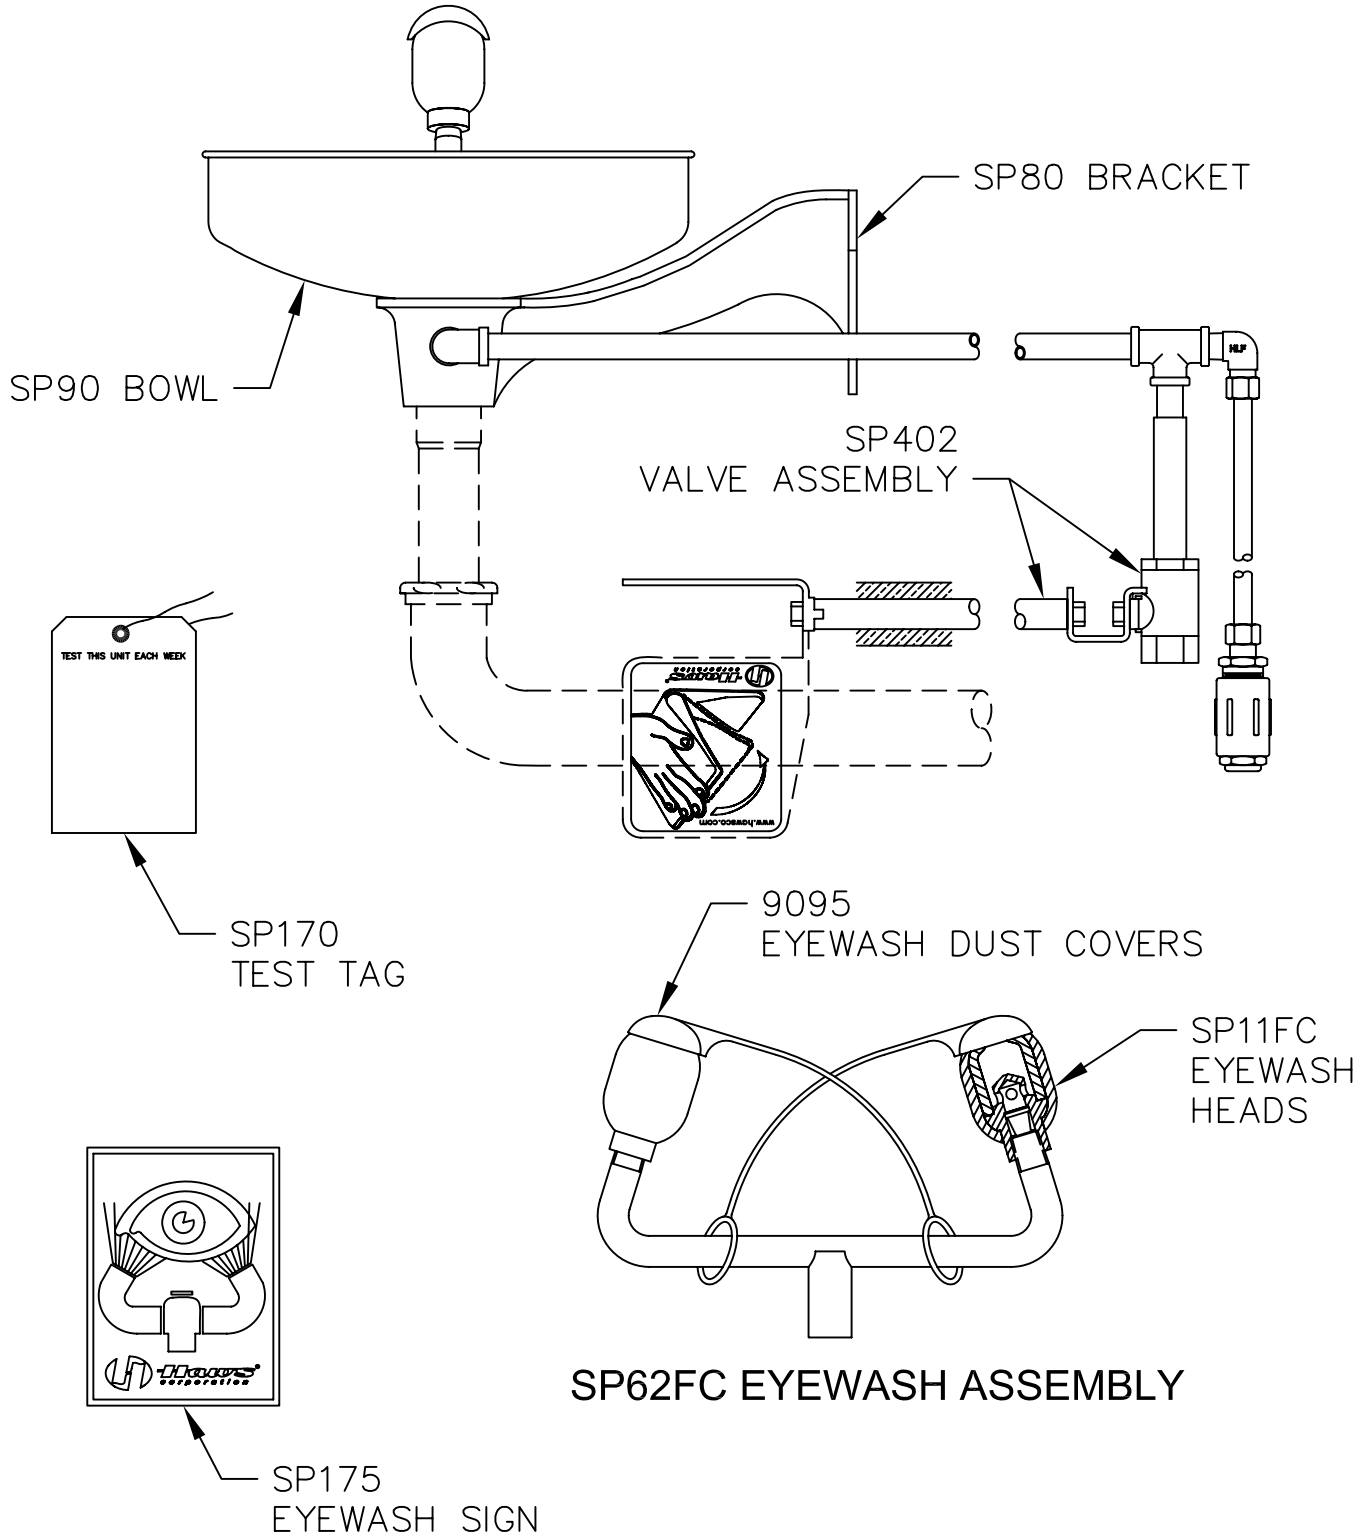

PARTS BREAKDOWN

WHEN ORDERING PARTS PLEASE SPECIFY YOUR MODEL NUMBER			1455 KLEPPE LANE SPARKS, NEVADA	BACHWEG 3 CH3401 BURGDORF SWITZERLAND
	DRAWN BY: CLF	DATE: 02/24/93	CHECK BY:	APP'D BY:
	TITLE: 7433FP EYEWASH, PREEZE RESISTANT			PART NUMBER: 0002080048
	DRAWING TYPE: PARTS BREAKDOWN			DRAWING NUMBER: 11450C00
			SCALE: 1/2	REV. 11