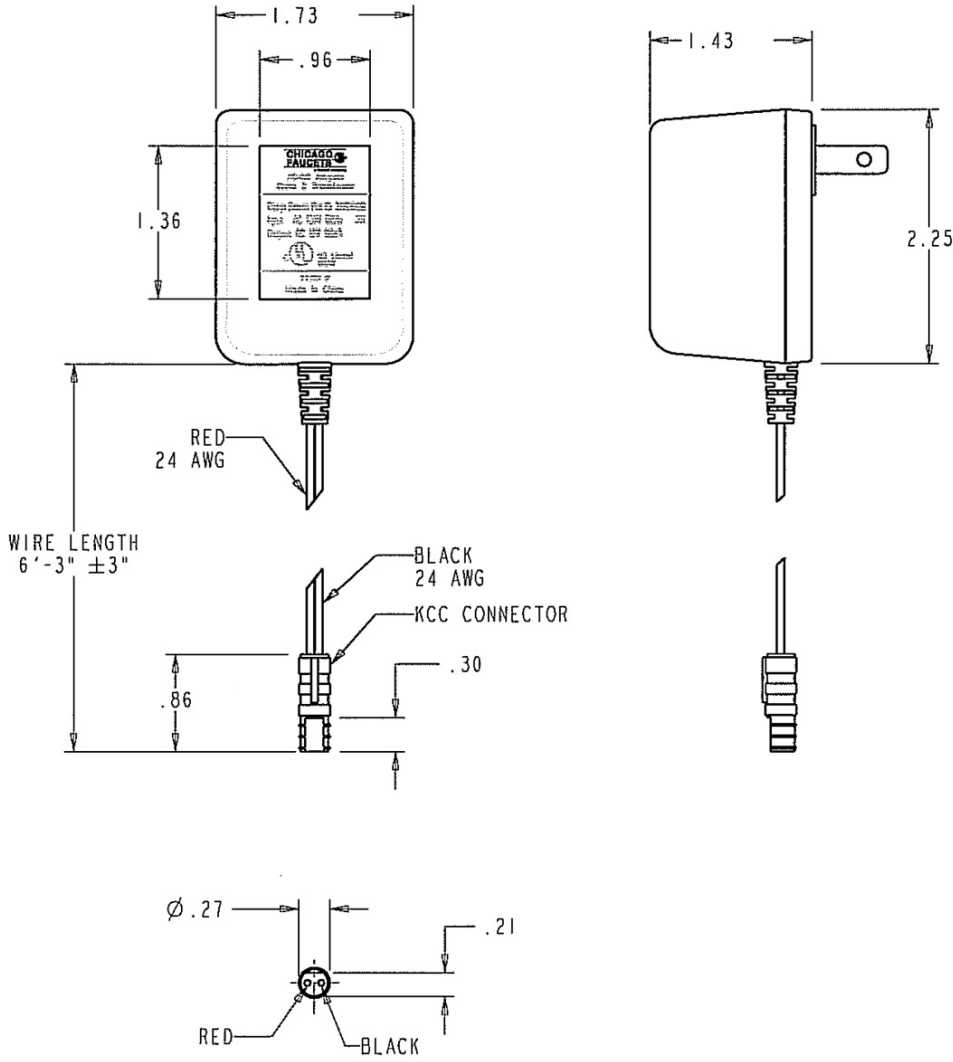

Date \_\_\_\_\_

**Architect/Engineer Specification**

Chicago Faucets No. 240.630.00.1 polished chrome plated solid brass construction. Integral inlet shank(s). Class 2a transformer. Standard 2 prong 115v outlet. Input voltage 120vac 60hz. Output voltage 12vac. Output current 50ma. Short circuit (thermal cutout) protection. Maximum 8 faucet installation. Mounting hardware included.