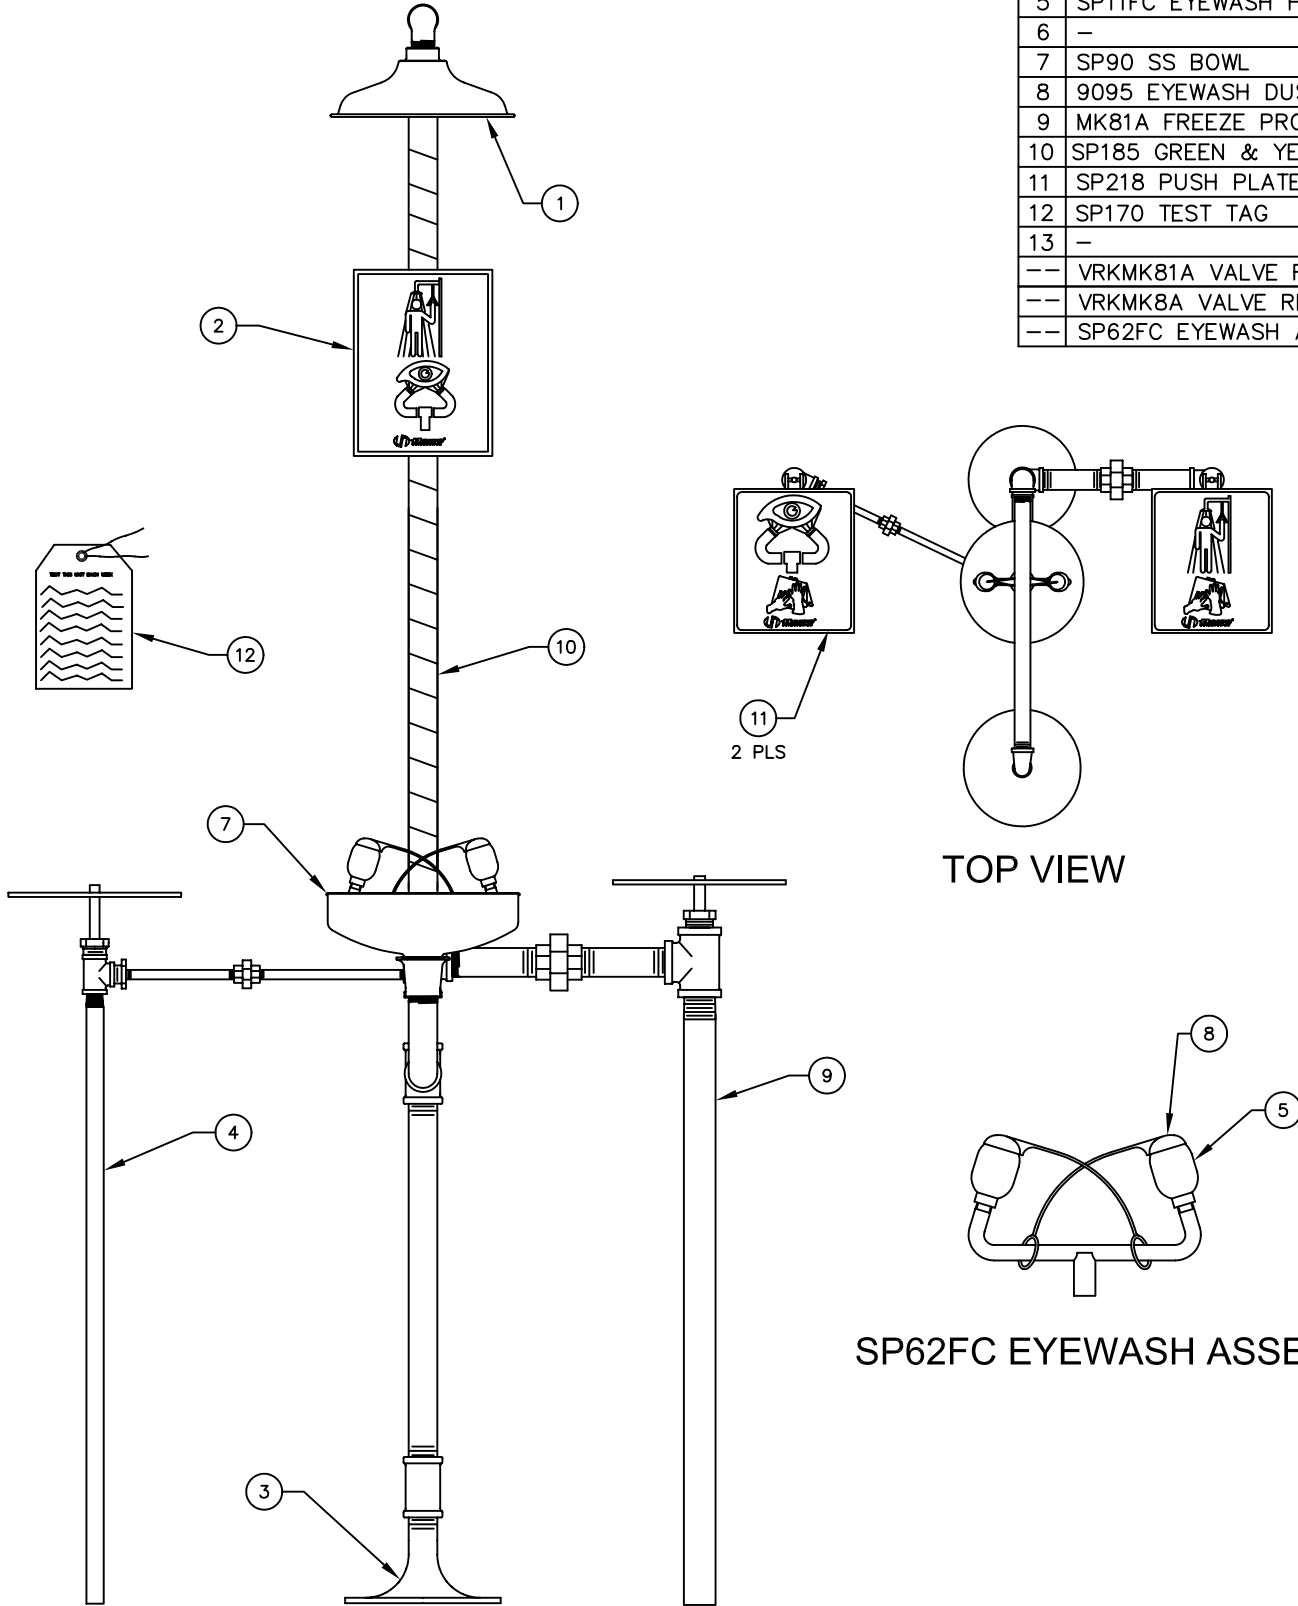

PARTS BREAKDOWN

ITEM	DESCRIPTION
1	8129FC SHOWER HEAD
2	SP178 SHOWER SIGN
3	SP75 FLOOR FLANGE
4	MK8A FREEZE PROOF VALVE
5	SP11FC EYEWASH HEADS
6	-
7	SP90 SS BOWL
8	9095 EYEWASH DUST COVERS
9	MK81A FREEZE PROOF VALVE
10	SP185 GREEN & YELLOW LABEL
11	SP218 PUSH PLATE W/ LABELS
12	SP170 TEST TAG
13	-
--	VRKMK81A VALVE REPAIR KIT
--	VRKMK8A VALVE REPAIR KIT
--	SP62FC EYEWASH ASSEMBLY

TOP VIEW

SP62FC EYEWASH ASSEMBLY

**WHEN ORDERING
PARTS PLEASE
SPECIFY YOUR
MODEL NUMBER**

1455 KLEPPE LANE
SPARKS, NEVADA

BACHWEG 3
CH3401 BURGENDORF
SWITZERLAND

DRAWN BY: CLF	DATE: 03/10/93	CHECK BY:	APP'D BY:	SCALE: 1/8
TITLE: 8300FP			PART NUMBER: 0002080163	
DRAWING TYPE: PARTS BREAKDOWN			DRAWING NUMBER: 11491C00	REV: 11