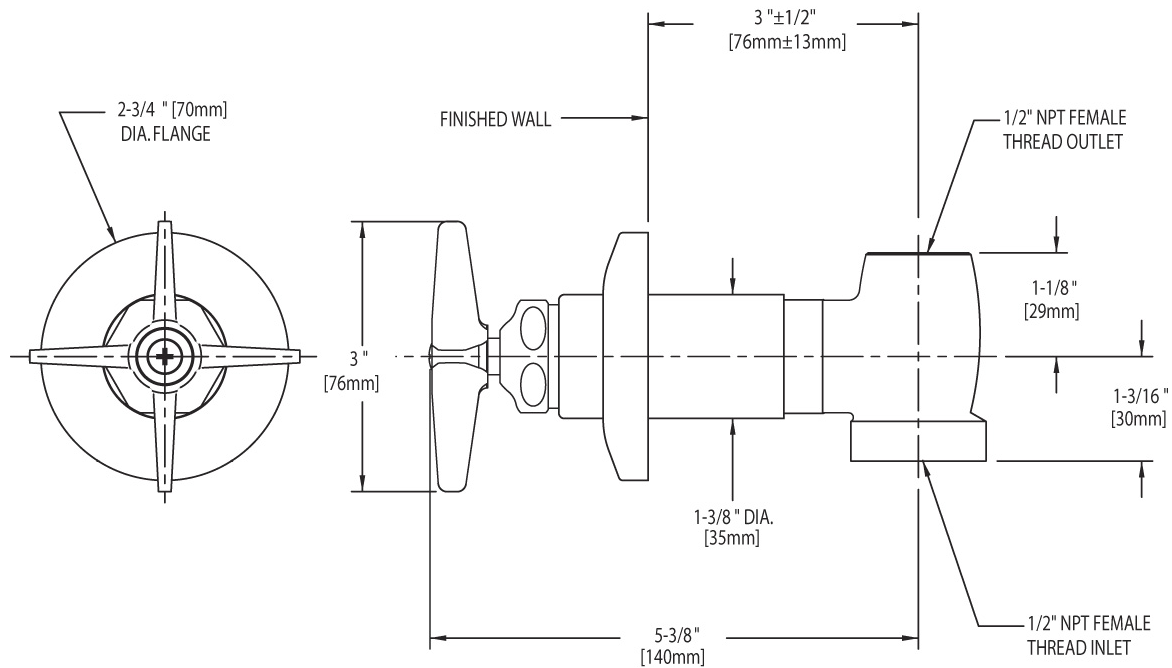

MECHANICAL FAUCETS

770-COLDABCP

Remote Spouts and Valves

Product Type

Cold Water Concealed Straight Valve

Features & Specifications

- Concealed Straight Valve
- 3" Cross Handle
- Slow Compression Operating Cartridge
- 1/2" NPT Female Thread Inlet
- 1/2" NPT Female Thread Outlet
- ECAST® design provides durable brass construction with total lead content equal to or less than 0.25% by weighted average

Architect/Engineer Specification

Chicago Faucets No. 770-COLDABCP, Cold Water Concealed Straight Valve, Chrome Plated solid brass construction. 3" Metal Cross handle(s) with Eight Point Tapered Broach and Secured Blue Button. Slow compression rebuildable cartridge, opens and closes 360° for fine adjustment, closes with water pressure, features square tapered stem. 1/2" NPT Female Thread Inlet. 1/2" NPT Female Thread Outlet. ECAST® construction with less than 0.25% lead content by weighted average. .