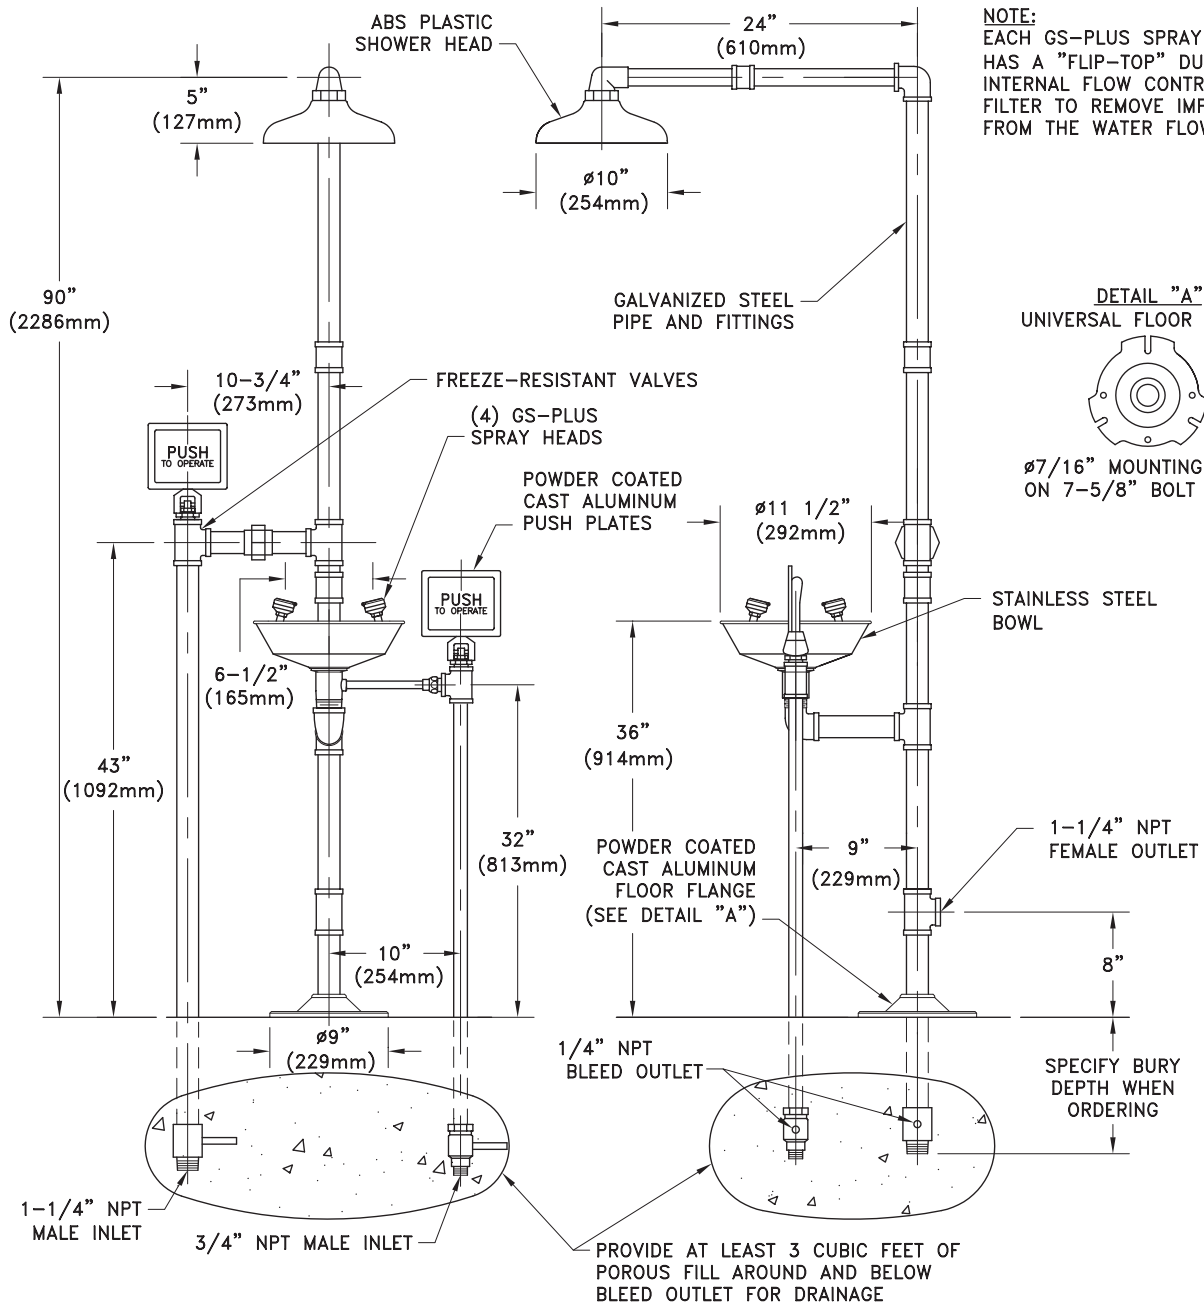

- **GFR1909** Freeze-Resistant Safety Station with WideArea™ Eye/Face Wash, Plastic Shower Head
- **GFR1909SSH** Freeze-Resistant Safety Station with WideArea™ Eye/Face Wash, Stainless Steel Shower Head

THIS SPACE FOR ARCHITECT/ENGINEER APPROVAL

Due to continuing product improvement, the information contained in this document is subject to change without notice. All dimensions are ± 1/4" (6mm). rev. 0308

Sign Included