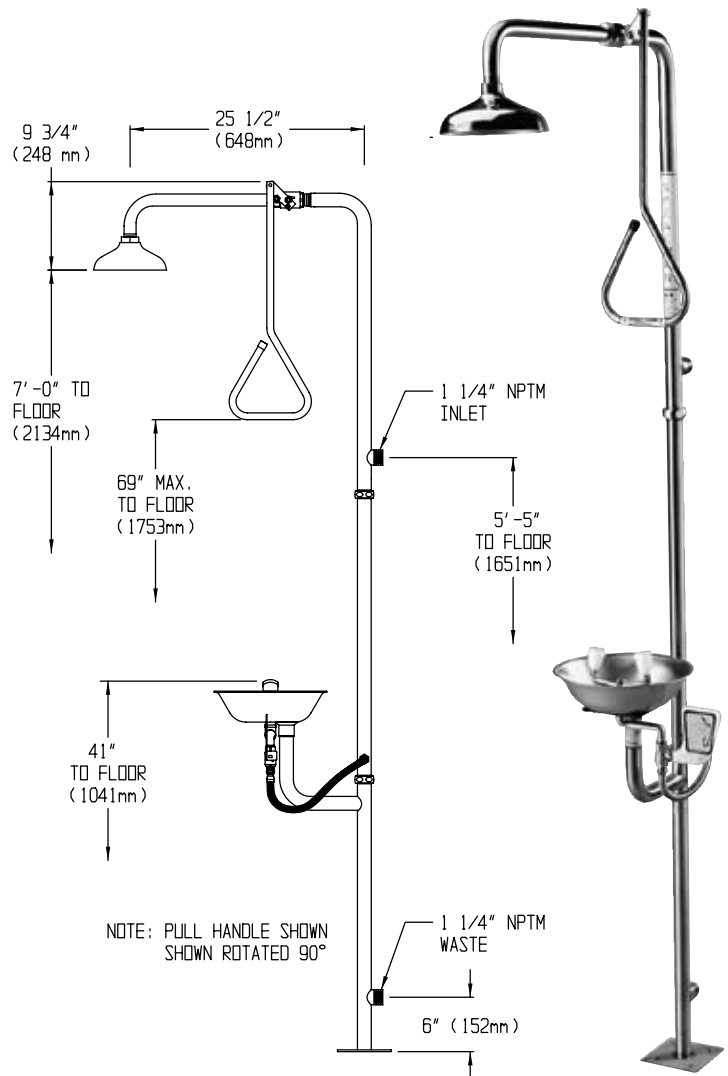

SPEAKMAN®

SE-625

COMBINATION SHOWER & EYE/FACE WASH

DESCRIPTION

The SE-625 Safe-T-Zone® features the SE-490 eye/face wash with dual spray outlets, flip-top dust covers and stainless steel bowl combined on a stainless steel stanchion with an impeller action deluge showerhead which is activated by a stainless steel pull rod.

SPECIFICATIONS

Showerhead: 8" diameter stainless steel

Flow Control: Internal 20 gpm regulator

Valve: 1" NPT female stainless steel.

Full flow stay open ball valve

Activator: Stainless steel triangular pull rod

Stanchion: 1½" stainless steel, 18 gauge tubing

Inlet & Waste: 1¼" NPT male

Performance: 20 gpm @ 30 psi

Finish: Stainless steel

EYE/FACE WASH: SE-490

Bowl: 300 series stainless steel

Spray Heads: (2) yellow ABS plastic spray outlets with flip-top dust caps

Valve: ½" NPT female stainless steel

full flow stay open ball valve

Activator: Stainless steel push handle

Performance: 3.8 gpm @ 30 psi

Compliance: ANSI Z358.1

Universal Emergency Sign Included

OPTIONS

- FLW Flow switch
- FPV Freeze protection valve
- HFO Hand/Foot operation
- HS Hand-held spray
- PSS Polished stainless steel finish
- SPV Scald protection valve
- TS Top supply