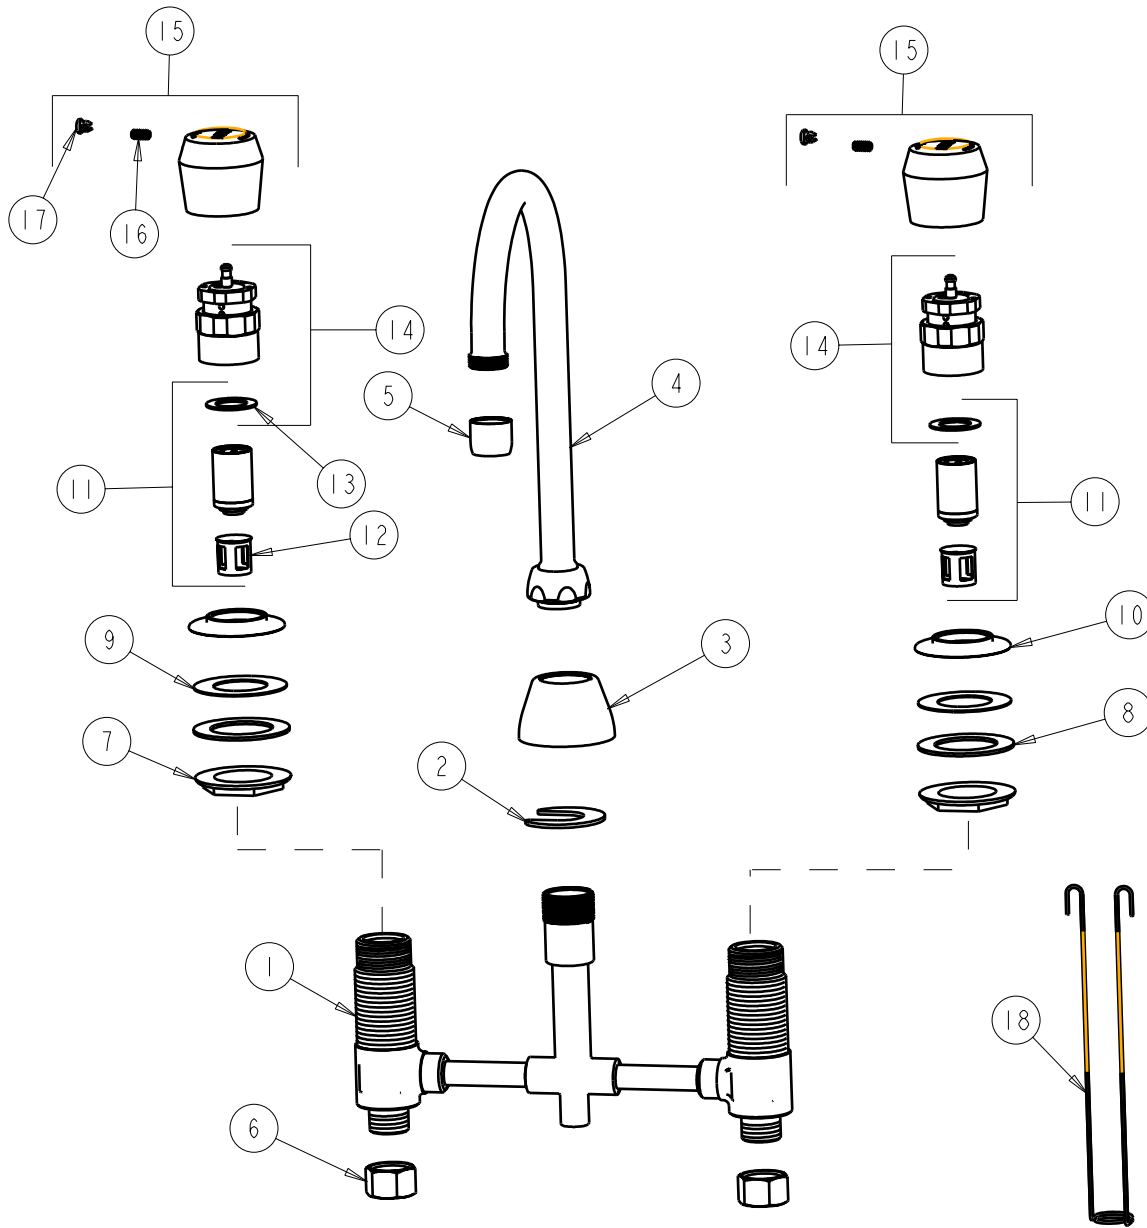

PARTS LIST

BY: AJZ
CHK'D:

FINISH: AS SPECIFIED
DATE: 04-08-02

786-E3-665

REV:

ITEM NO.	PART NO.	DESCRIPTION	ITEM NO.	PART NO.	DESCRIPTION
1	-----	VALVE BODY NOT SOLD SEPARATELY	10	408-004	FLANGE
2	200-006	C-WASHER	11	671-X	METERING VALVE CARTRIDGE
3	785-300	SPOUT BASE ESCUTCHEON	12	667-402	FILTER
4	GN2A	FOR PARTS SEE GN2A	13	665-011	SEALING WASHER
5	E3	SOFTFLO OUTLET	14	665-190K	ACTUATOR ASSEMBLY
6	49-005	COUPLING NUT	15	665-PSH	HANDLE PUSH BUTTON ASSEMBLY
7	250-004	LOCKNUT	16	665-116	SET SCREW
8	55-010	STEEL WASHER	17	665-309K	BUTTONS, HOT AND COLD
9	739-056	RUBBER WASHER	18	200-007	HANGER