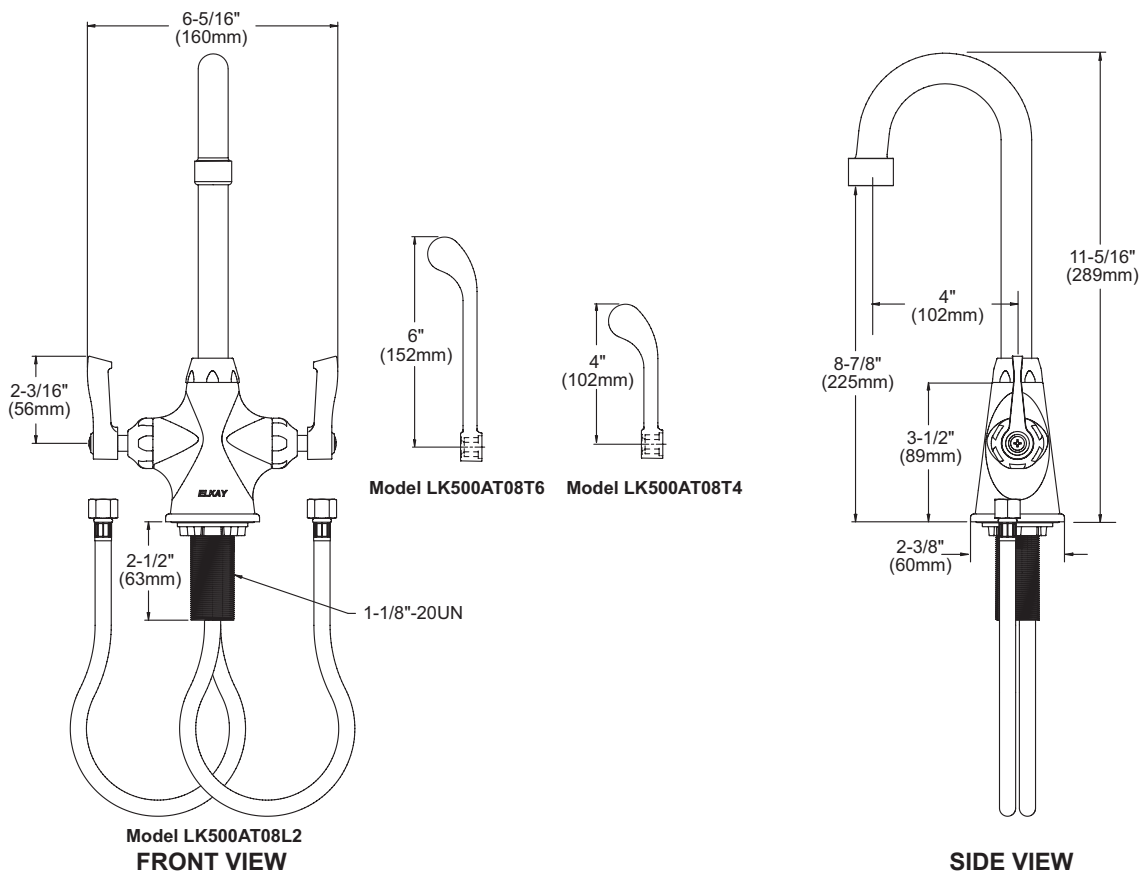

FEATURES

Model LK500GN04L2

- One hole dual handle top mount faucet
- Quarter turn ceramic disc cartridge
- Solid brass construction
- Chrome finish
- Includes spout swing restriction pin

Model LK500GN04T4

- Same as LK500GN04L2 except with 4" wrist blades handles

Model LK500GN04T6

- Same as LK500GN04L2 except with 6" wrist blades handles

COMPLIES WITH:

- ASME/ANSI A112.18.1
- CSA B125-01
- NSF/ANSI 61
- ADA
- UPC/CUPC
- IAPMO Listed

Concealed Deck Commercial Faucet Models LK500GN04L2, LK500GN04T4, LK500GN04T6

Job Name:

Item #:

Notes:

Architect/Engineer Approval:

Date:

SEE OTHER SIDE FOR REPLACEMENT PARTS