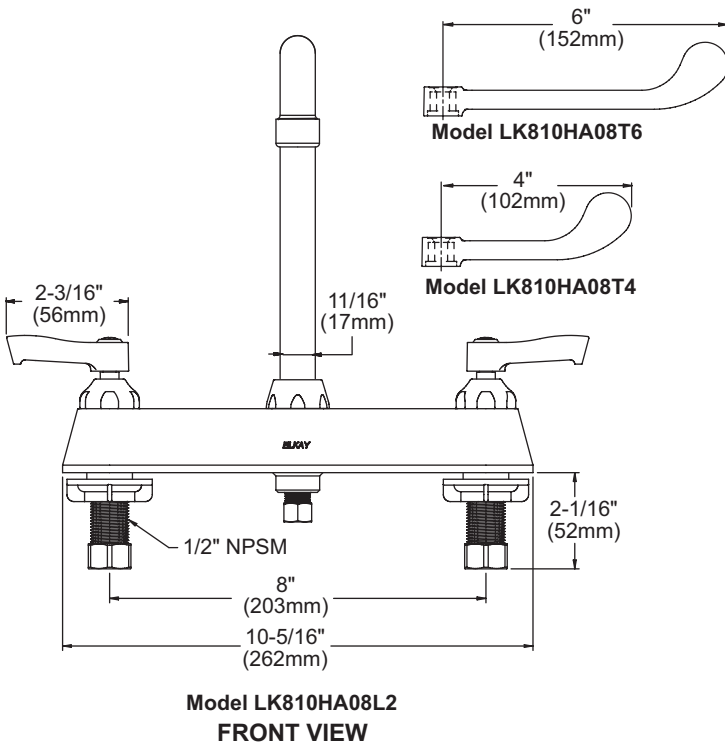

Exposed Deck Mount 8" Center Commercial Faucet Models LK810HA08L2, LK810HA08T4, LK810HA08T6

FEATURES

Model LK810HA08L2

- Three hole dual handle top mount faucet
- Quarter turn ceramic disc cartridge
- Solid brass construction
- Chrome finish
- Includes spout swing restriction pin

Model LK810HA08T4

- Same as LK810HA08L2 except with 4" wrist blades handles

Model LK810HA08T6

- Same as LK810HA08L2 except with 6" wrist blades handles

COMPLIES WITH:

- ASME/ANSI A112.18.1
- CSA B125-01
- NSF/ANSI 61
- ADA
- UPC/CUPC
- IAPMO Listed

Job Name:	Item #:
Notes:	
Architect/Engineer Approval:	Date:

SEE OTHER SIDE FOR REPLACEMENT PARTS