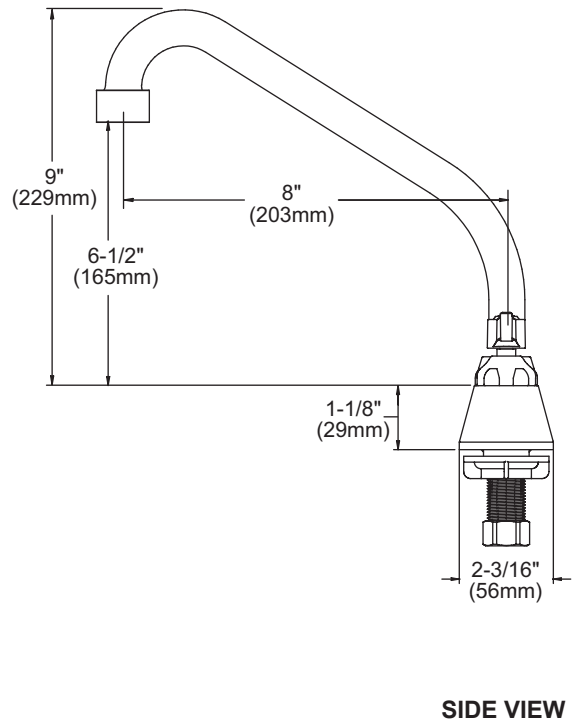

Exposed Deck Mount 8" Center Commercial Faucet Models LK810HA08L2, LK810HA08T4, LK810HA08T6

FEATURES

Model LK810HA08L2

- Three hole dual handle top mount faucet
- Quarter turn ceramic disc cartridge
- Solid brass construction
- Chrome finish
- Includes spout swing restriction pin

Model LK810HA08T4

- Same as LK810HA08L2 except with 4" wrist blades handles

Model LK810HA08T6

- Same as LK810HA08L2 except with 6" wrist blades handles

COMPLIES WITH:

- ASME/ANSI A112.18.1
- CSA B125-01
- NSF/ANSI 61
- ADA
- UPC/CUPC
- IAPMO Listed

Job Name:	Item #:
Notes:	
Architect/Engineer Approval:	Date:

SEE OTHER SIDE FOR REPLACEMENT PARTS