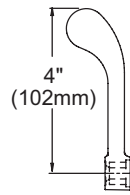

FEATURES

Model LK500AT08L2

- One hole dual handle top mount faucet
- Quarter turn ceramic disc cartridge
- Solid brass construction
- Chrome finish
- Includes spout swing restriction pin

Model LK500AT08T4

- Same as LK500AT08L2 except with 4" wrist blades handles

Model LK500AT08T6

- Same as LK500AT08L2 except with 6" wrist blades handles

COMPLIES WITH:

- ASME/ANSI A112.18.1
- CSA B125-01
- NSF/ANSI 61
- ADA
- UPC/CUPC
- IAPMO Listed

Concealed Deck Commercial Faucet Models LK500AT08L2, LK500AT08T4, LK500AT08T6

Job Name:	Item #:
Notes:	
Architect/Engineer Approval:	Date:

SEE OTHER SIDE FOR REPLACEMENT PARTS