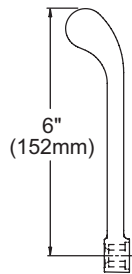

FEATURES

Model LK500AT08L2

- One hole dual handle top mount faucet
- Quarter turn ceramic disc cartridge
- Solid brass construction
- Chrome finish
- Includes spout swing restriction pin

Model LK500AT08T4

- Same as LK500AT08L2 except with 4" wrist blades handles

Model LK500AT08T6

- Same as LK500AT08L2 except with 6" wrist blades handles

COMPLIES WITH:

- ASME/ANSI A112.18.1
- CSA B125-01
- NSF/ANSI 61
- ADA
- UPC/CUPC
- IAPMO Listed

Concealed Deck Commercial Faucet Models LK500AT08L2, LK500AT08T4, LK500AT08T6

Job Name:	Item #:
Notes:	
Architect/Engineer Approval:	Date:

SEE OTHER SIDE FOR REPLACEMENT PARTS