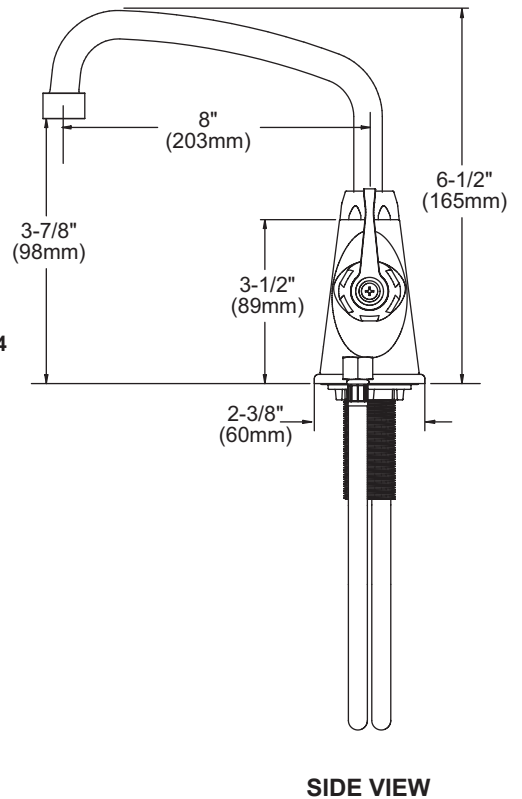

FEATURES

Model LK500AT08L2

- One hole dual handle top mount faucet
- Quarter turn ceramic disc cartridge
- Solid brass construction
- Chrome finish
- Includes spout swing restriction pin

Model LK500AT08T4

- Same as LK500AT08L2 except with 4" wrist blades handles

Model LK500AT08T6

- Same as LK500AT08L2 except with 6" wrist blades handles

COMPLIES WITH:

- ASME/ANSI A112.18.1
- CSA B125-01
- NSF/ANSI 61
- ADA
- UPC/CUPC
- IAPMO Listed

Concealed Deck Commercial Faucet Models LK500AT08L2, LK500AT08T4, LK500AT08T6

Job Name:	Item #:
Notes:	
Architect/Engineer Approval:	Date:

SEE OTHER SIDE FOR REPLACEMENT PARTS