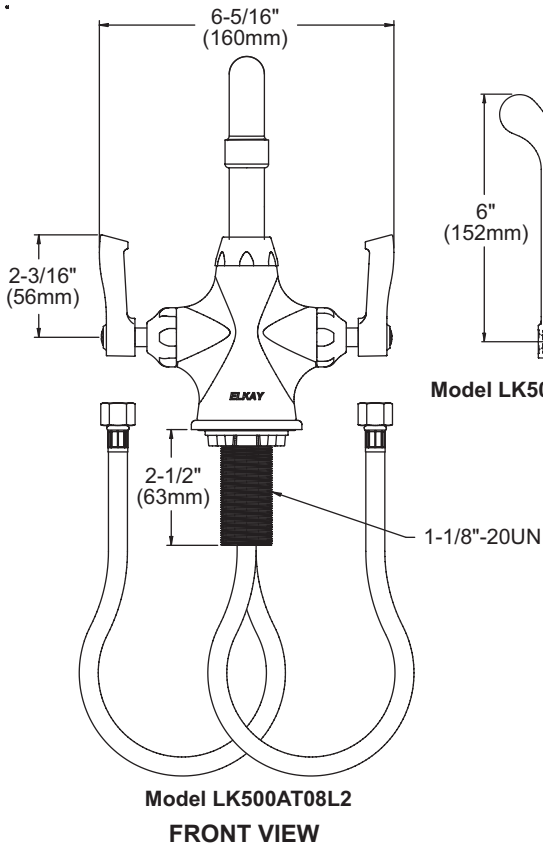

FEATURES

Model LK500AT08L2

- One hole dual handle top mount faucet
- Quarter turn ceramic disc cartridge
- Solid brass construction
- Chrome finish
- Includes spout swing restriction pin

Model LK500AT08T4

- Same as LK500AT08L2 except with 4" wrist blades handles

Model LK500AT08T6

- Same as LK500AT08L2 except with 6" wrist blades handles

COMPLIES WITH:

- ASME/ANSI A112.18.1
- CSA B125-01
- NSF/ANSI 61
- ADA
- UPC/CUPC
- IAPMO Listed

Concealed Deck Commercial Faucet Models LK500AT08L2, LK500AT08T4, LK500AT08T6

Job Name:	Item #:
Notes:	
Architect/Engineer Approval:	Date:

SEE OTHER SIDE FOR REPLACEMENT PARTS