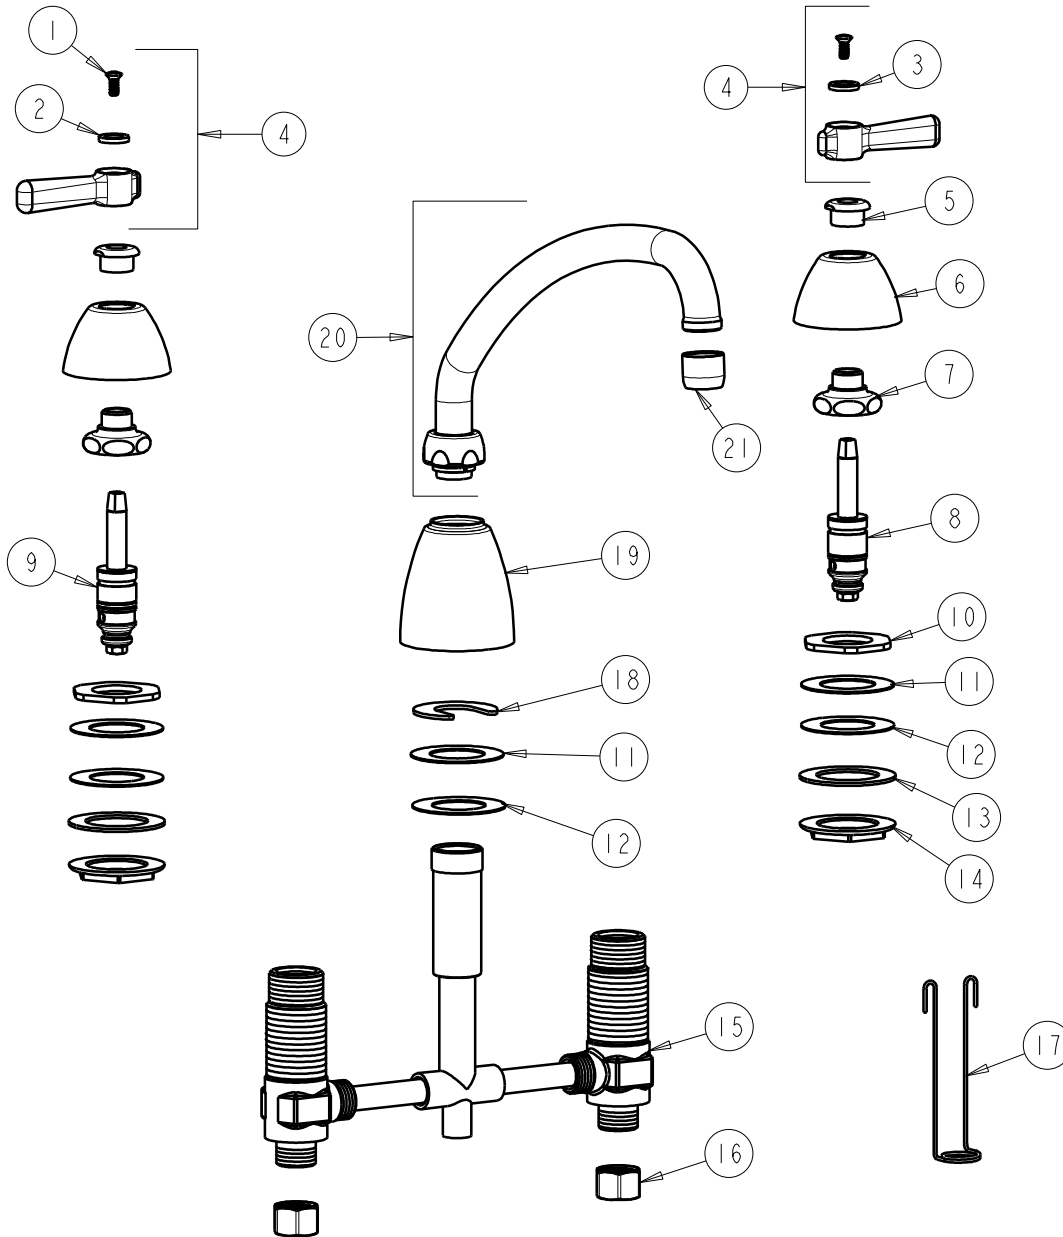

CHICAGO FAUCETS
a Geberit company

2100 South Clearwater Drive
Des Plaines, IL 60018
Phone: 847-803-5000
Fax: 847-803-5454
www.chicagofaucets.com

REPAIR PARTS

FITTING NO.

201-A245CP

SUBMITTED MODEL NO.

BY: JAR DATE: 06-04-09

CHK: *[Signature]* REV:

ITEM NO.

FOR TECHNICAL ASSISTANCE
1-800-TEC-TRUE (1-800-832-8783)

ITEM	PART NO.	DESCRIPTION	ITEM	PART NO.	DESCRIPTION
1	420-010JKRCF	SCREW, 10-32 UNC PH 1/2	12	739-056JKNF	RUBBER WASHER
2	633-023JKNF	INDEX BUTTON (RED)	13	55-010JKNF	STEEL WASHER
3	633-123JKNF	INDEX BUTTON (BLUE)	14	250-004JKRBF	LOCKNUT
4	369-PRJKCP	LEVER HANDLE ASSEMBLY (PAIR)	15	—	VALVE BODY (NOT SOLD SEPARATELY)
5	422-113JKCP	ESCUTCHEON NUT	16	49-005JKRBF	COUPLING NUT
6	250-080JKCP	ESCUTCHEON	17	200-007JKNF	HANGER
7	274-004JKRBF	CAP NUT	18	200-006JKNF	C-WASHER
8	377-X245RHJKNF	RH QUATURN FLO-CONTROL	19	890-259JKCP	SPOUT ESCUTCHEON
9	377-X245LHJKNF	LH QUATURN FLO-CONTROL	20	L9JKCP	FOR PARTS SEE L9JKCP
10	308-003JKRBF	LOCKNUT	21	E3JKCP	SOFTFLO AERATOR OUTLET
11	888-006JKRBF	BRASS WASHER			