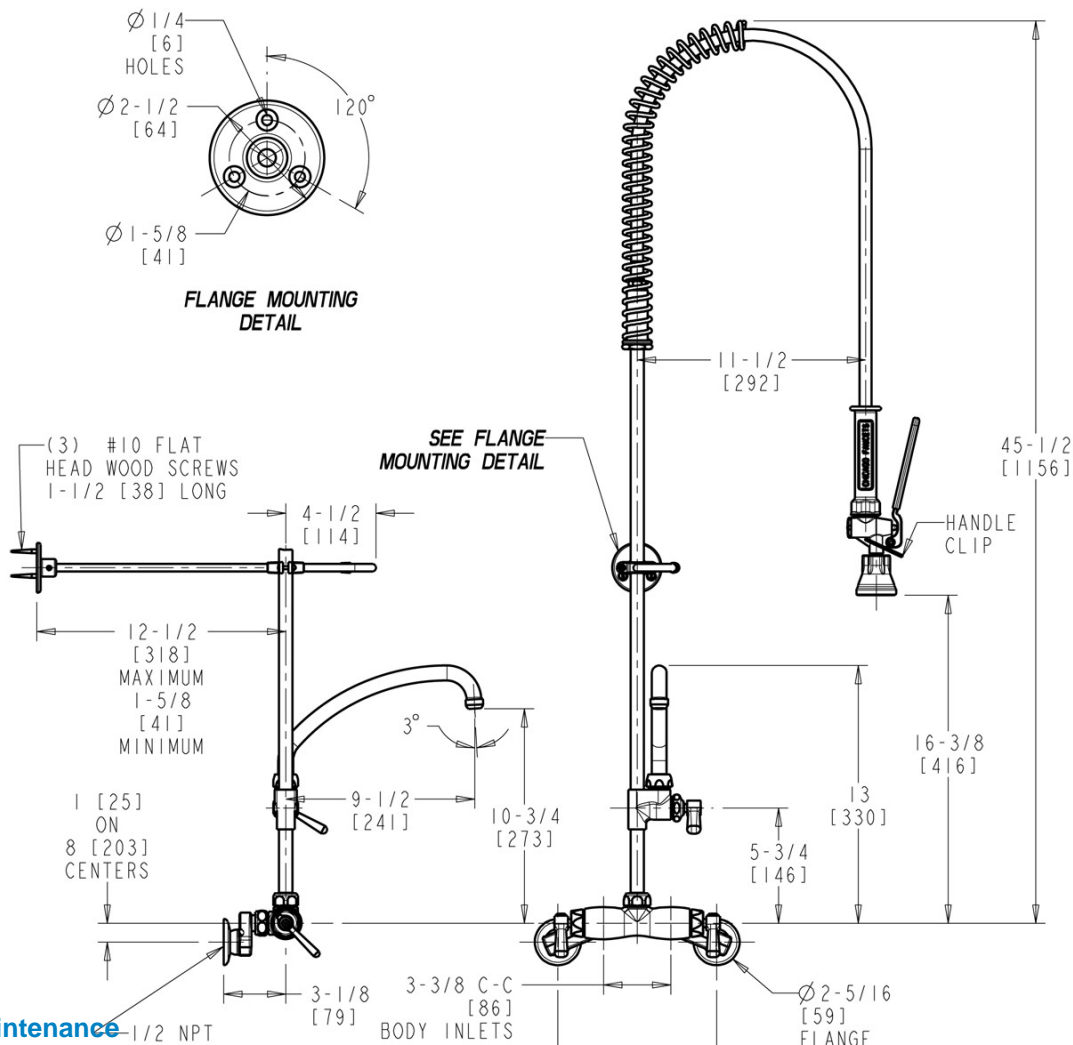

Architect/Engineer Specification

Chicago Faucets No. 923-613ALABCP, Wall Mounted 3 3/8" Body, Adjustable Arms 3" - 8 3/8" Pre-Rinse Fitting with 613-A Adapta-Faucet, Chrome Plated solid brass construction. 1.0 GPM @ 60 PSI Water Conserving Pre-Rinse Spray Valve. 2-3/8" Metal Lever handle(s) with Eight Point Tapered Broach and Secured Blue and Red Buttons. Quatern™ rebuildable compression cartridge, opens and closes 90°, closes with water pressure, features square tapered stem. 2-1/2" Offset Inlet Supply Arm with 1/2" NPT Female Thread Inlet. 2 5/16" Diameter Slip Flange. 23" Riser with Spring Guide. 44" Flexible Stainless Steel Hose with Insulated Handle. Pipe Strap and Hook Assembly. ECAST® construction with less than 0.25% lead content by weighted average. Secondary Control Valve: 9-1/2" Center to Center L Type Swing Spout. 2-3/8" Metal Lever handle(s) with Eight Point Tapered Broach and Secured White Button. Quatern™ rebuildable compression cartridge, opens and closes 90°, closes with water pressure, features square tapered stem. This product is tested and certified to industry standards: ASME A112.18.1/CSA B125.1, Certified to NSF/ANSI 61, Section 9 by CSA, California Health and Safety Code 116875 (AB1953-2006), Vermont Bill S.152, and NSF/ANSI 372 Low Lead Content.