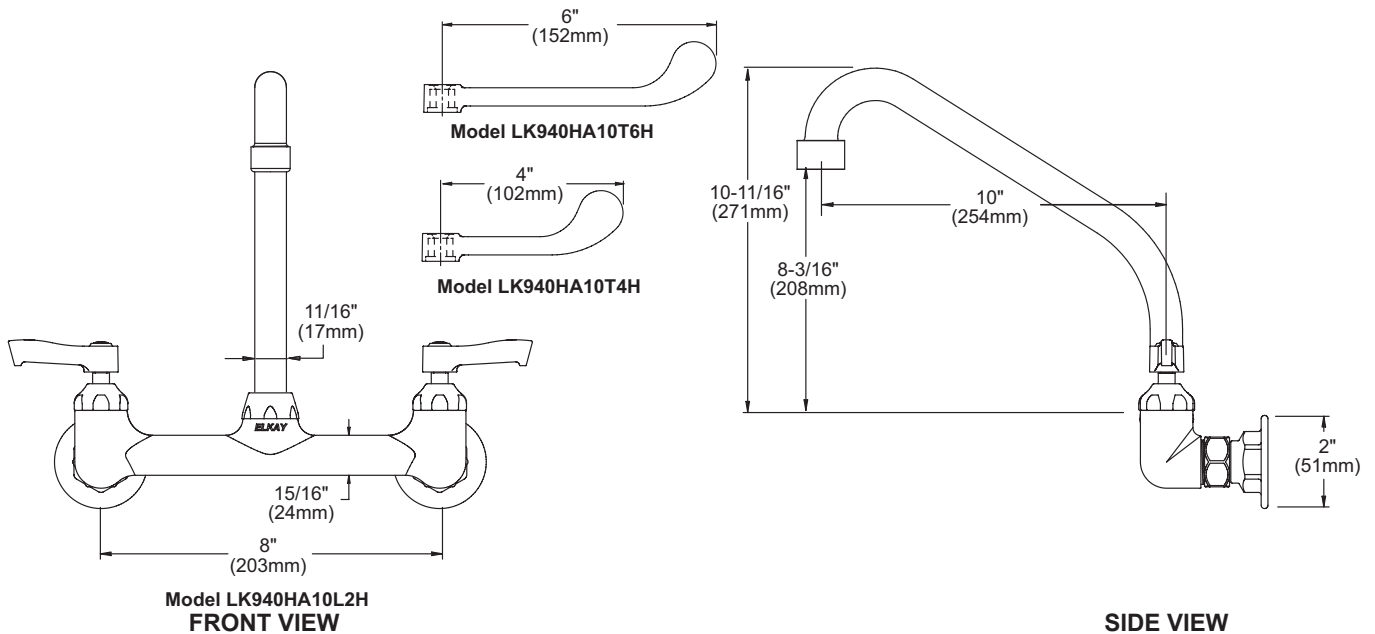

FEATURES

Model LK940TS08L2H

- Two hole dual handle wall mount faucet
- Quarter turn ceramic disc cartridge
- 1/2" adjustable inlets
- Solid brass construction
- Chrome finish
- Includes spout swing restriction pin

Model LK940TS08T4H

- Same as LK940TS08L2H except with 4" wrist blades handles

Model LK940TS08T6H

- Same as LK940TS08L2H except with 6" wrist blades handles

COMPLIES WITH:

- ASME/ANSI A112.18.1
- CSA B125-01
- NSF/ANSI 61
- ADA
- UPC/CUPC
- IAPMO Listed

Wall Mount 8" Center Commercial Faucet Models LK940TS08L2H, LK940TS08T4H, LK940TS08T6H

Job Name:	Item #:
Notes:	
Architect/Engineer Approval:	Date:

SEE OTHER SIDE FOR REPLACEMENT PARTS