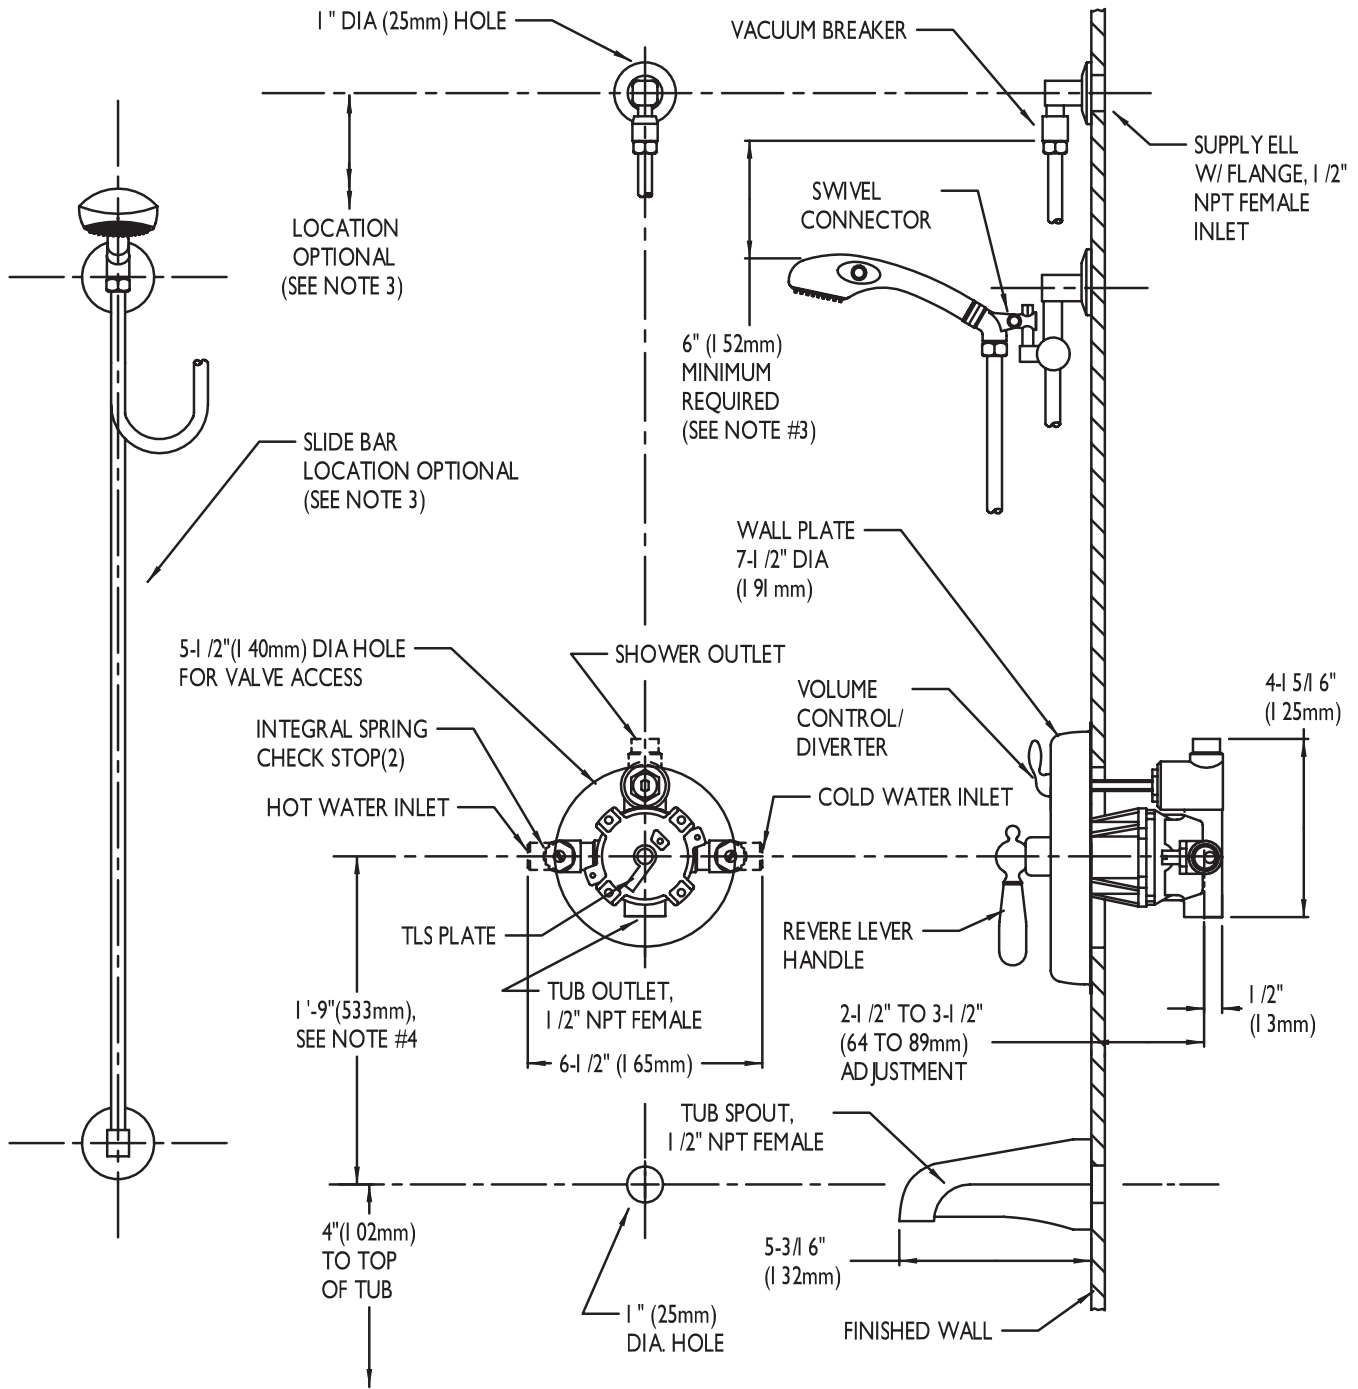

Rough-Ins

SM-4451-SCS

NOTE: 1. Unless otherwise specified, all dimensions are in inches (millimeters) and are subject to change without notice. 2. Unless otherwise specified, all inlets and outlets are 1/2" female copper sweat. 3. The locations of the slidebar and supply ell are optional, but restricted by the 69" hose length running from the supply ell connection to the hand shower and the 6" minimum requirement between the in-line vacuum breaker and the top of the hand shower (hand shower adjusted to the highest position). 4. For ADA mounting locations consult ADAAG, ANSI A117.1, or state regulations.