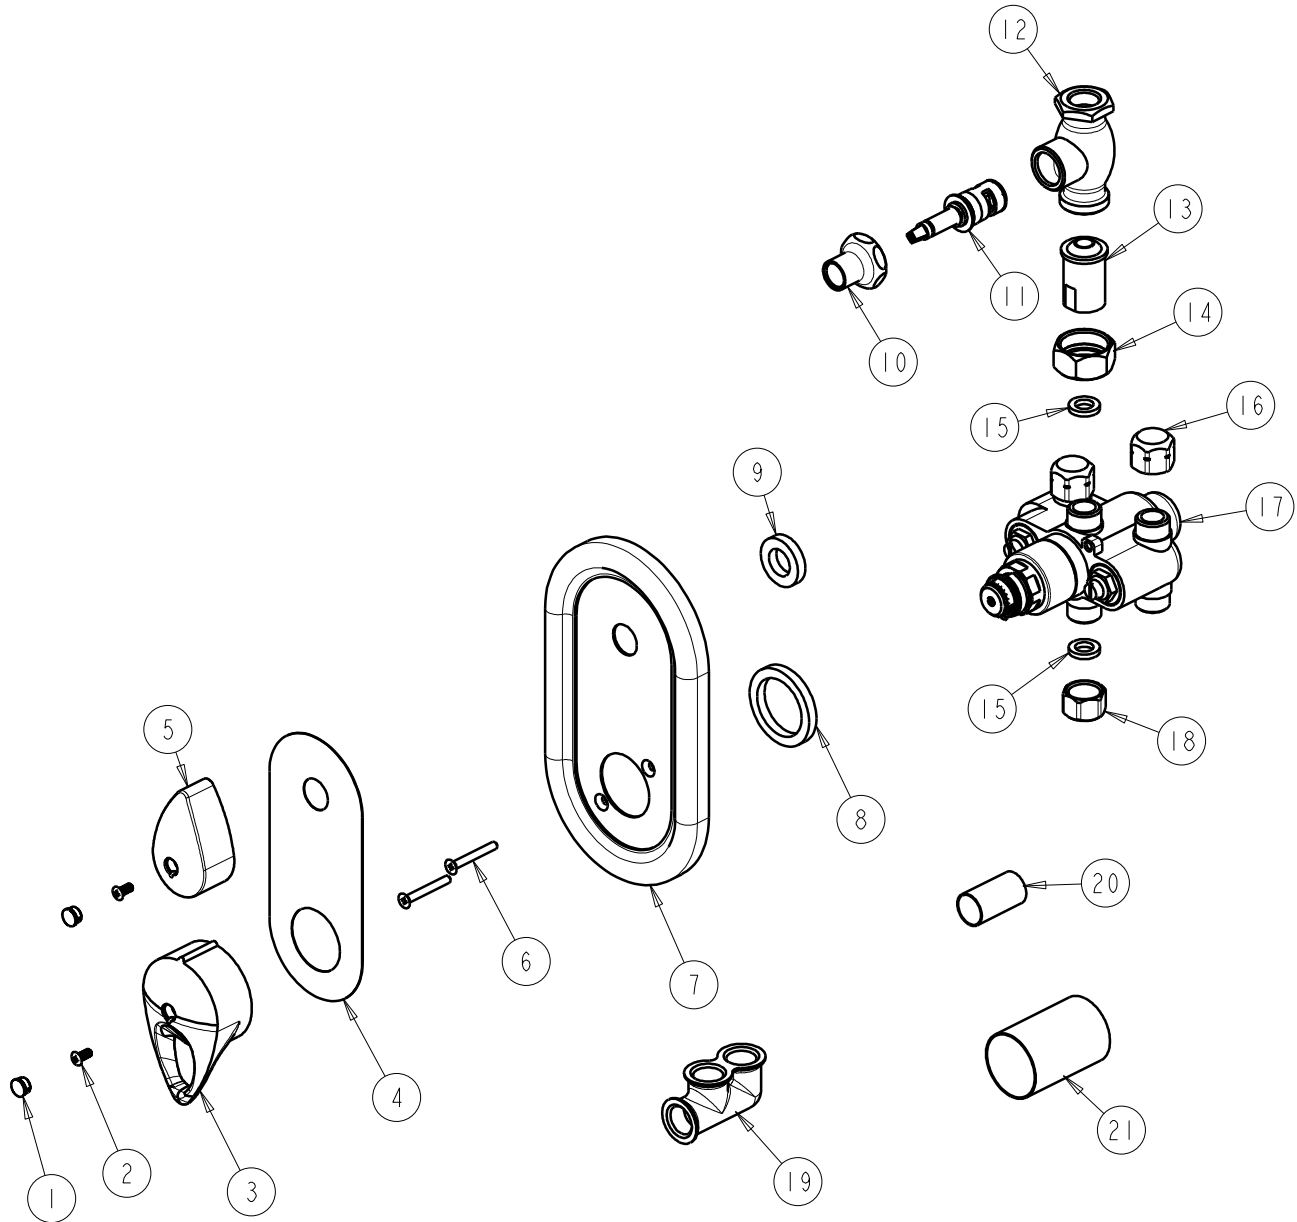

CHICAGO FAUCETS
a Geberit company

2100 South Clearwater Drive
Des Plaines, IL 60018
Phone: 847-803-5000
Fax: 847-803-5454
www.chicagofaucets.com

REPAIR PARTS

FITTING NO.

2500-VOCXKCP

SUBMITTED MODEL NO.

ITEM NO.

FOR TECHNICAL ASSISTANCE
1-800-TEC-TRUE (1-800-832-8783)

BY: JAR DATE: 07-28-09

CHK: *[Signature]* REV:

| ITEM | PART NO. | DESCRIPTION | ITEM | PART NO. | DESCRIPTION |
|------|--------------|----------------------------------|------|---------------|----------------------------------|
| 1 | 2500-005JKCP | HANDLE BUTTON | 12 | ---- | BODY (NOT SOLD SEPARATELY) |
| 2 | 420-010JKRCF | SCREW, 10-32 UNC PH 1/2 | 13 | 2500-006JKRBF | ADAPTER |
| 3 | 2500-003JKCP | HANDLE, LARGE | 14 | 2500-008JKRBF | NUT, COUPLING |
| 4 | 2500-020JKNF | DECAL | 15 | 2500-007JKNF | FIBER WASHER |
| 5 | 2500-004JKCP | HANDLE, SMALL | 16 | 2500-012JKRBF | CAP NUT |
| 6 | 2500-015JKNF | SCREW 10-24, 1-1/2 | 17 | ---- | VALVE BODY (NOT SOLD SEPARATELY) |
| 7 | 2500-002JKCP | ESCUTCHEON | 18 | 2500-011JKRBF | CAP NUT |
| 8 | 2500-009JKNF | LARGE SEAL | 19 | 2500-017JKRBF | TWIN ELL |
| 9 | 2500-010JKNF | SMALL SEAL | 20 | 2500-018JKNF | TUBE-SMALL |
| 10 | 1-246JKCP | NUT, CAP LOOSE KEY 1-1/8-18 UNEF | 21 | 2500-019JKNF | TUBE-LARGE |
| 11 | 377-XKRHJKNF | R.H. CERAMIC QUATURN UNIT | | | |