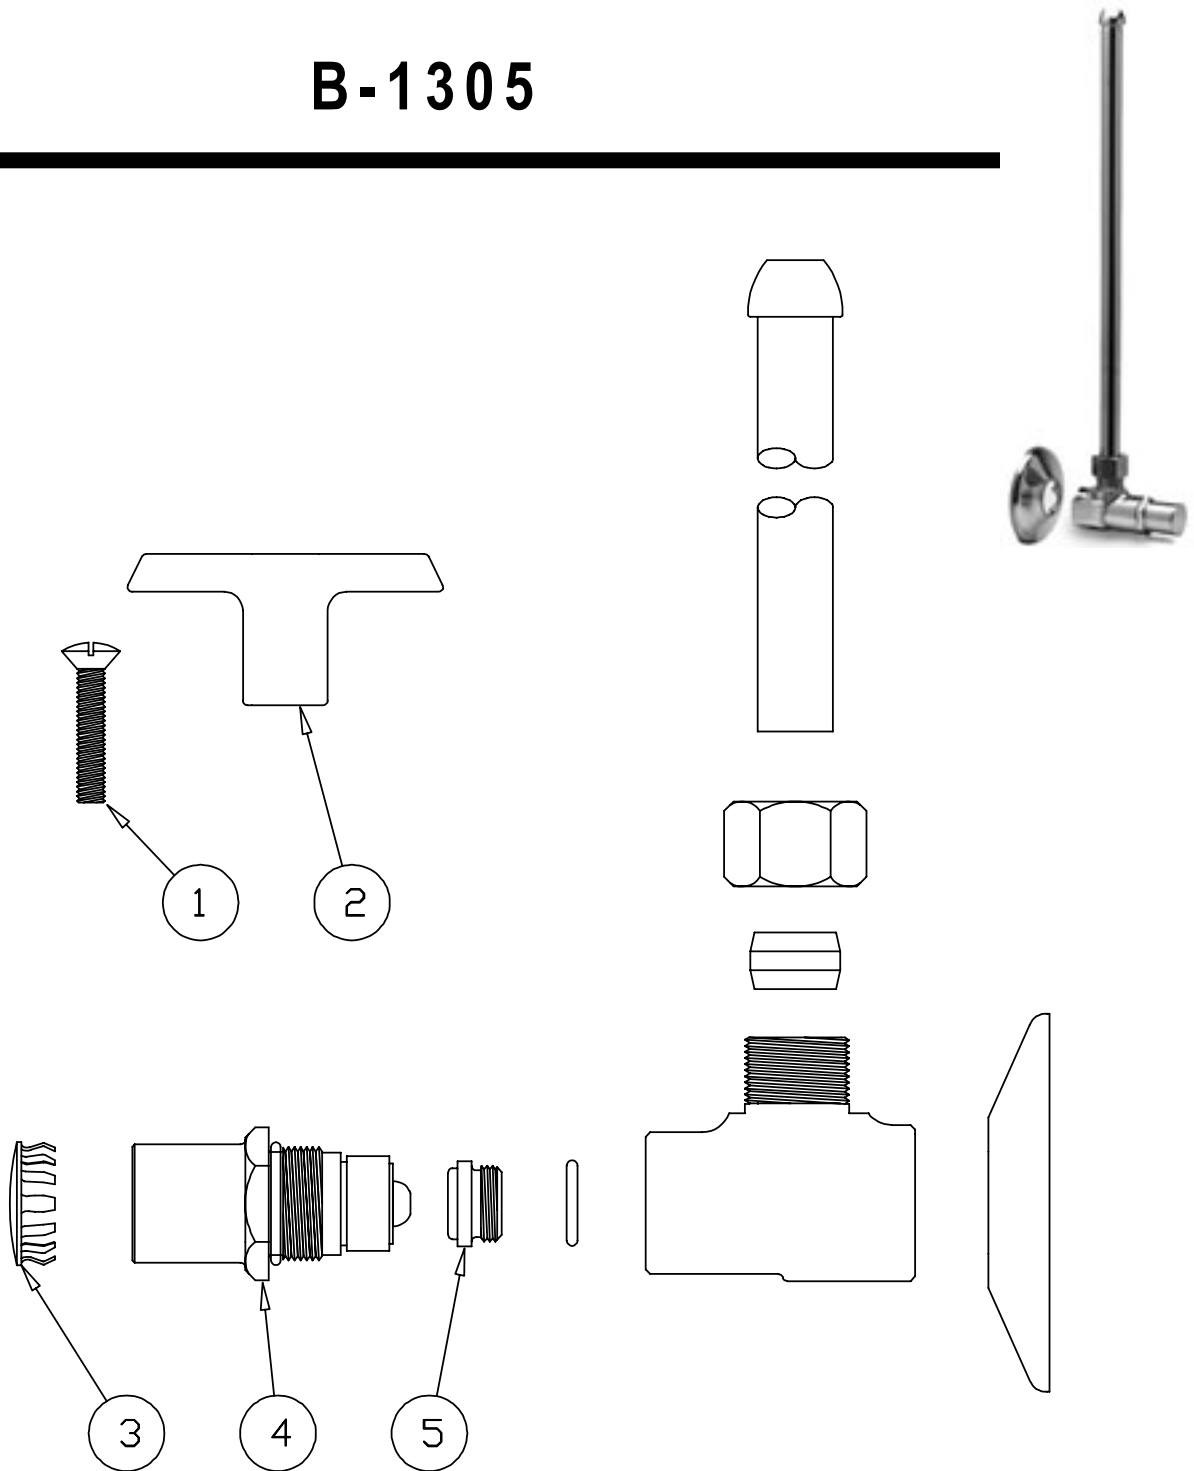

B-1305

Flexible Supply and Angle Stop

1	Screw, Key Handle	002432-45
2	Handle, 'T', Supply Stop	001802-45
3	Cap, Key Stop	001605-45
4	Asm, Spindle	002892-45
5	Seat	000763-20