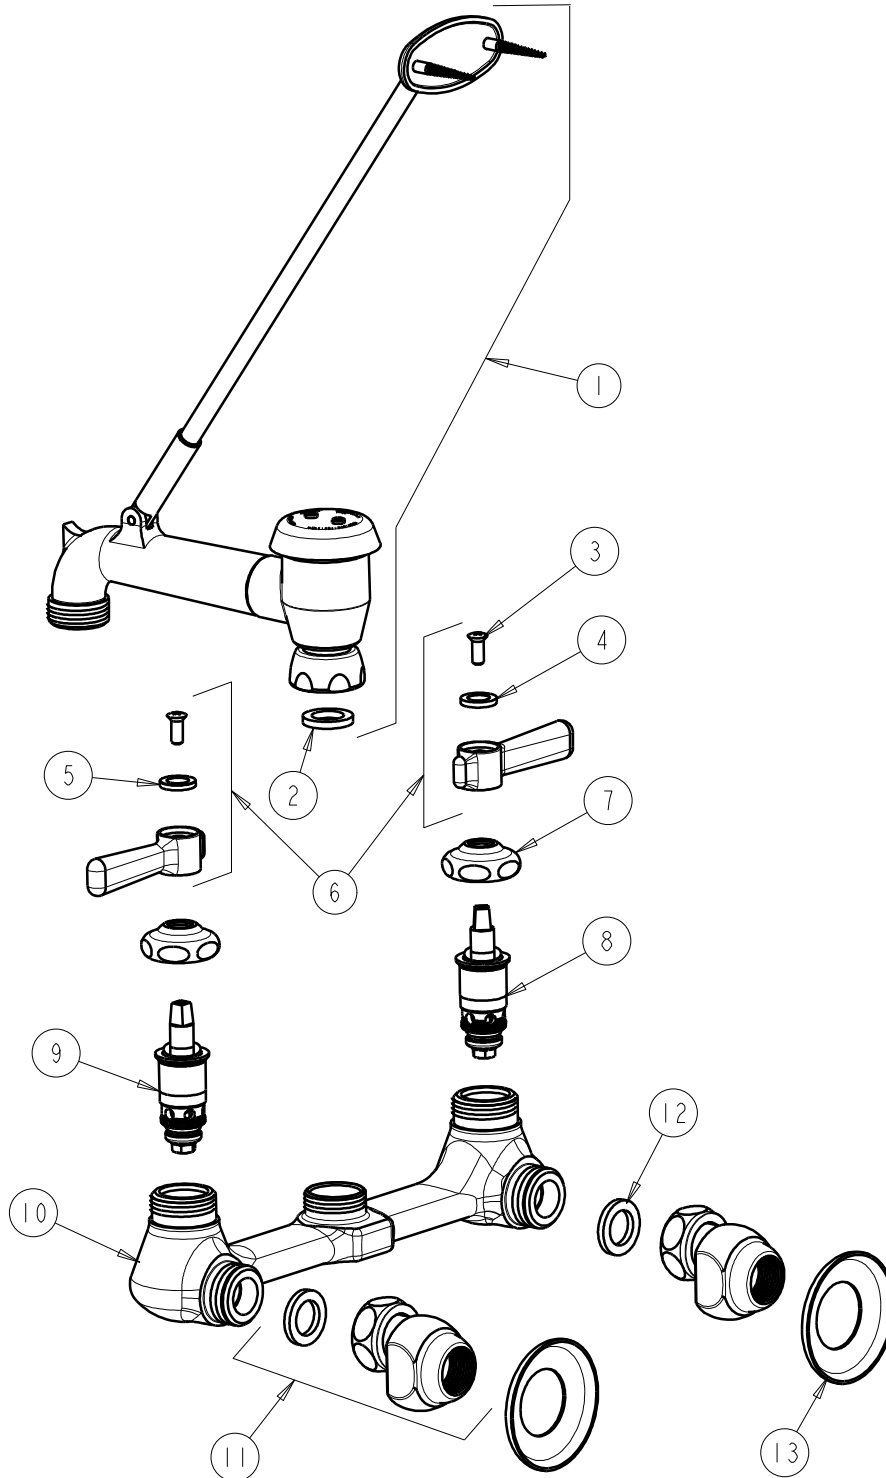

**CHICAGO FAUCETS**  
a Geberit company

2100 South Clearwater Drive  
Des Plaines, IL 60018  
Phone: 847-803-5000  
Fax: 847-803-5454  
www.chicagofaucets.com

**REPAIR PARTS**

FITTING NO.

**540-LD897SCP**

SUBMITTED MODEL NO.

ITEM NO.

**FOR TECHNICAL ASSISTANCE**  
1-800-TEC-TRUE (1-800-832-8783)

BY: SID DATE: 02-25-09

CHK: *[Signature]* REV:

ITEM	PART NO.	DESCRIPTION	ITEM	PART NO.	DESCRIPTION
1	897-SJKCP	VB SPOUT B TYPE END	8	1-100XTJKNF	QUATURN UNIT (LH)
2	340-004JKNF	CELCON WASHER	9	1-099XTJKNF	QUATURN UNIT (RH)
3	420-010JKRCF	SCREW, 10-32 UNC PH 1/2	10	---	VALVE BODY (NOT SOLD SEPARATELY)
4	633-023JKNF	INDEX BUTTON (RED)	11	GJKCP	'G' ARM (INCLUDES WASHER)
5	633-123JKNF	INDEX BUTTON (BLUE)	12	1-011JKNF	WASHER, .97 X .62 X .12
6	369-PRJKCP	LEVER HANDLE ASSEMBLY (PAIR)	13	1-055JKCP	FLANGE
7	1-214JKCP	CAP			