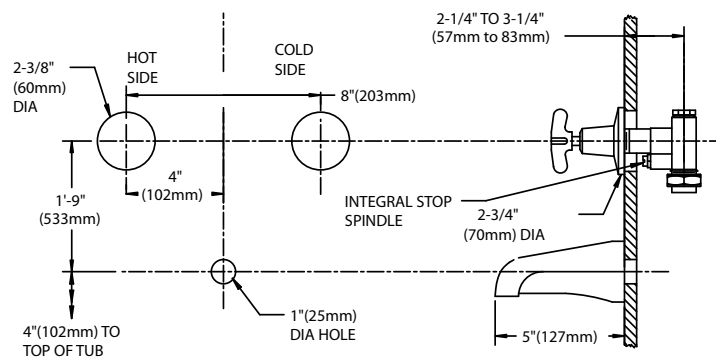

This space for Architect/Engineer approval.

ROUGH-INS

SC-1131-AF

SC-1151-AF

SC-1191

NOTE: Unless otherwise specified, all inlets and outlets are 1/2" NPTF. Tub outlet is 3/4 NPTF. Unless otherwise specified, all dimensions are in inches and are subject to change without notice.