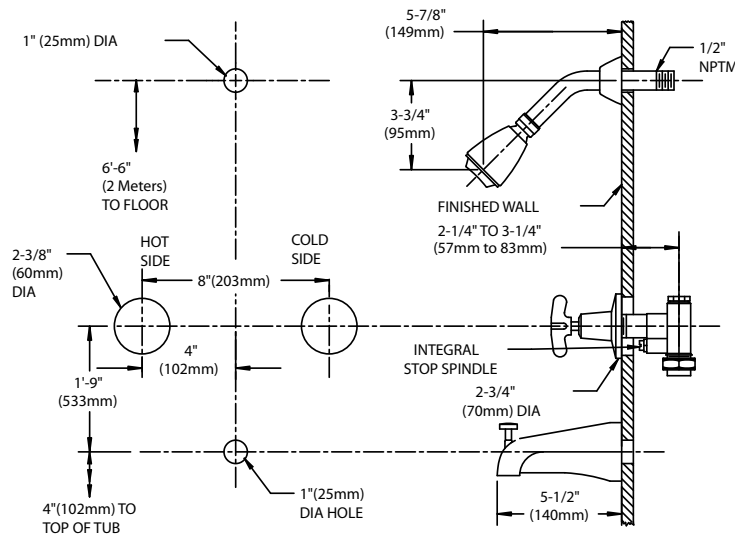

S-2270-AF Cosmopolitan showerhead with flow control device reduces flow to 2.5 gpm/9.46 lpm maximum to meet existing ASME A112.18.1/CSA B125.1 standard. S-2500 shower arm and wall flange. S-1556 diverter tub spout.

This space for Architect/Engineer approval.

ROUGH-INS

SC-1131-AF

SC-1151-AF

SC-1191

NOTE: Unless otherwise specified, all inlets and outlets are 1/2" NPTF. Tub outlet is 3/4 NPTF. Unless otherwise specified, all dimensions are in inches and are subject to change without notice.