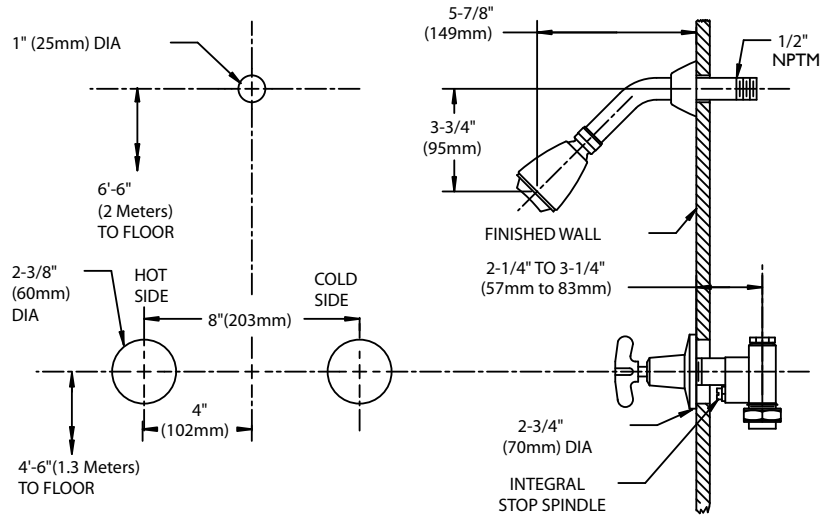

S-2270-AF Cosmopolitan showerhead with flow control device reduces flow to 2.5 gpm/9.46 lpm maximum to meet existing ASME A112.18.1/CSA B125.1 standard. S-2500 shower arm and wall flange. S-1556 diverter tub spout.

OPTIONS FOR SC-1131-AF & SC-1151-AF ONLY

| SUFFIX | DESCRIPTION |
|--------|-------------|
|--------|-------------|

- | | |
|------------------------------|---------------------------------------|
| <input type="checkbox"/> 1 | S-2251-AF showerhead |
| <input type="checkbox"/> 2 | S-2252-AF showerhead |
| <input type="checkbox"/> 2VR | S-2252-AF vandal-resistant showerhead |
| <input type="checkbox"/> 3 | S-2253-AF showerhead |
| <input type="checkbox"/> 4 | S-2220-AF showerhead |
| <input type="checkbox"/> 6 | S-2288-AF showerhead |
| <input type="checkbox"/> 7 | S-2291-AF showerhead |
| <input type="checkbox"/> 9 | S-2292-AF showerhead |

OPTIONS

| SUFFIX | DESCRIPTION |
|--------|-------------|
|--------|-------------|

- | | |
|-----------------------------|-----------------------|
| <input type="checkbox"/> CO | Center only with trim |
|-----------------------------|-----------------------|

This space for Architect/Engineer approval.

ROUGH-INS

SC-1131-AF

SC-1151-AF

SC-1191

NOTE: Unless otherwise specified, all inlets and outlets are 1/2" NPTF. Tub outlet is 3/4 NPTF. Unless otherwise specified, all dimensions are in inches and are subject to change without notice.