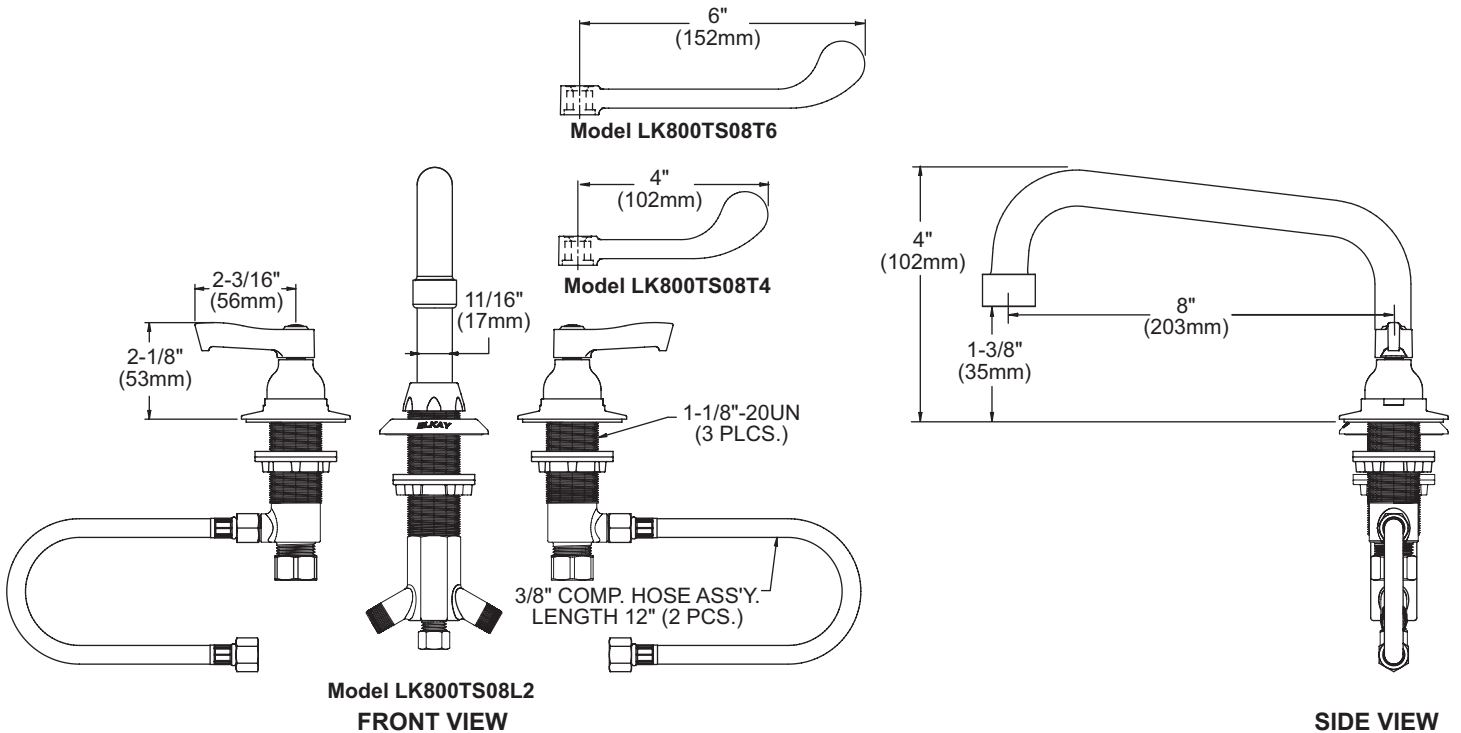

COMPLIES WITH:

- ASME/ANSI A112.18.1
- CSA B125-01
- NSF/ANSI 61
- ADA
- UPC/CUPC
- IAPMO Listed

Job Name:	Item #:
Notes:	
Architect/Engineer Approval:	Date:

SEE OTHER SIDE FOR REPLACEMENT PARTS