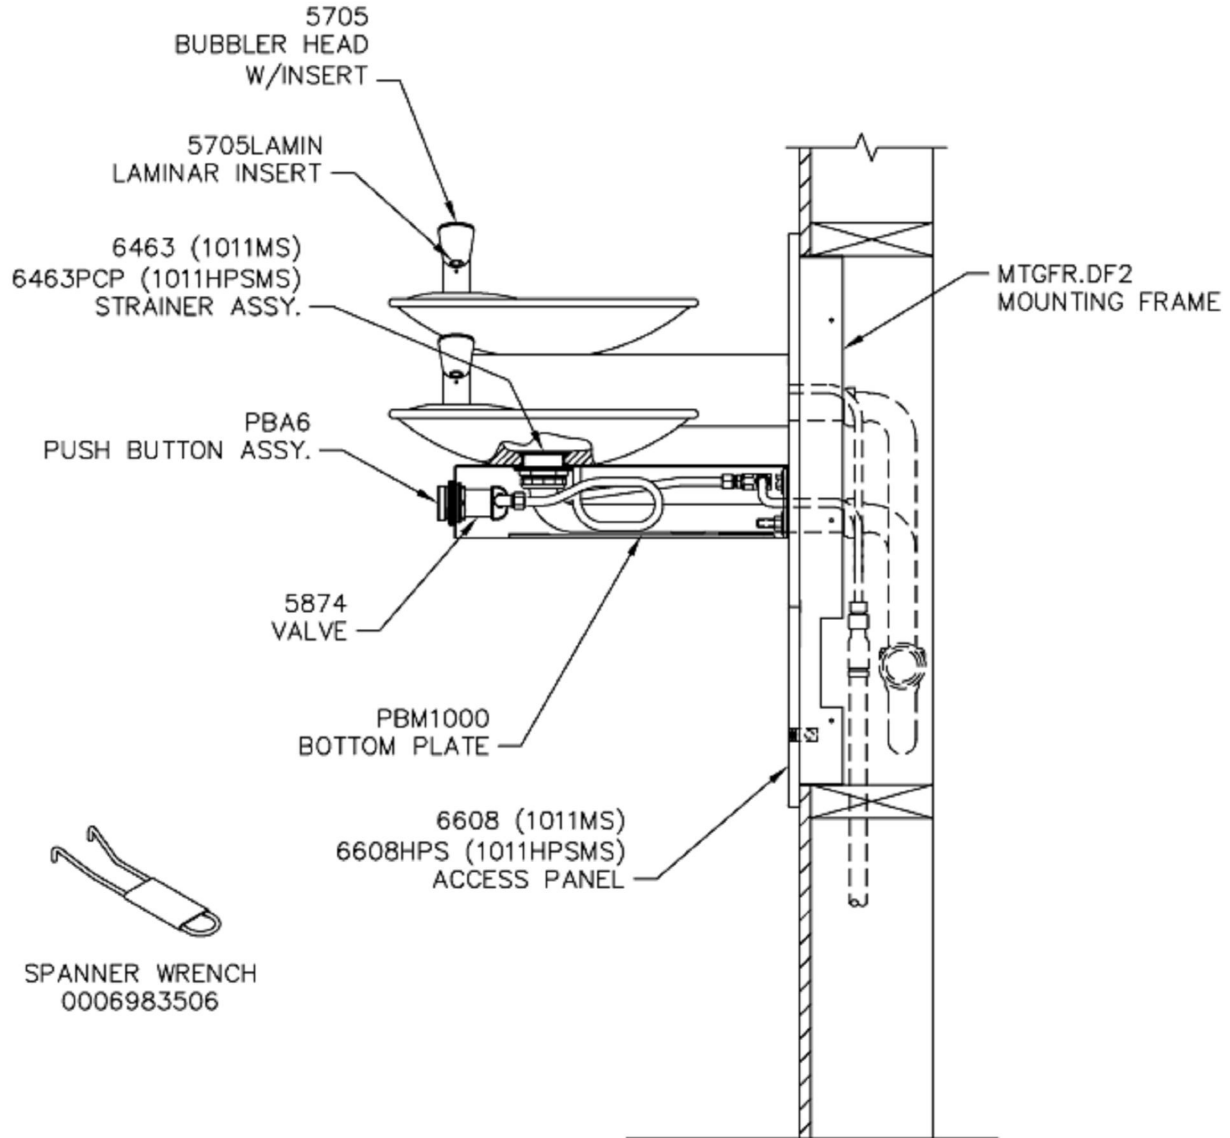

PARTS BREAKDOWN

Haws 1011 HPSMS

www.DrinkingFountainDoctor.com
1-800-518-5388