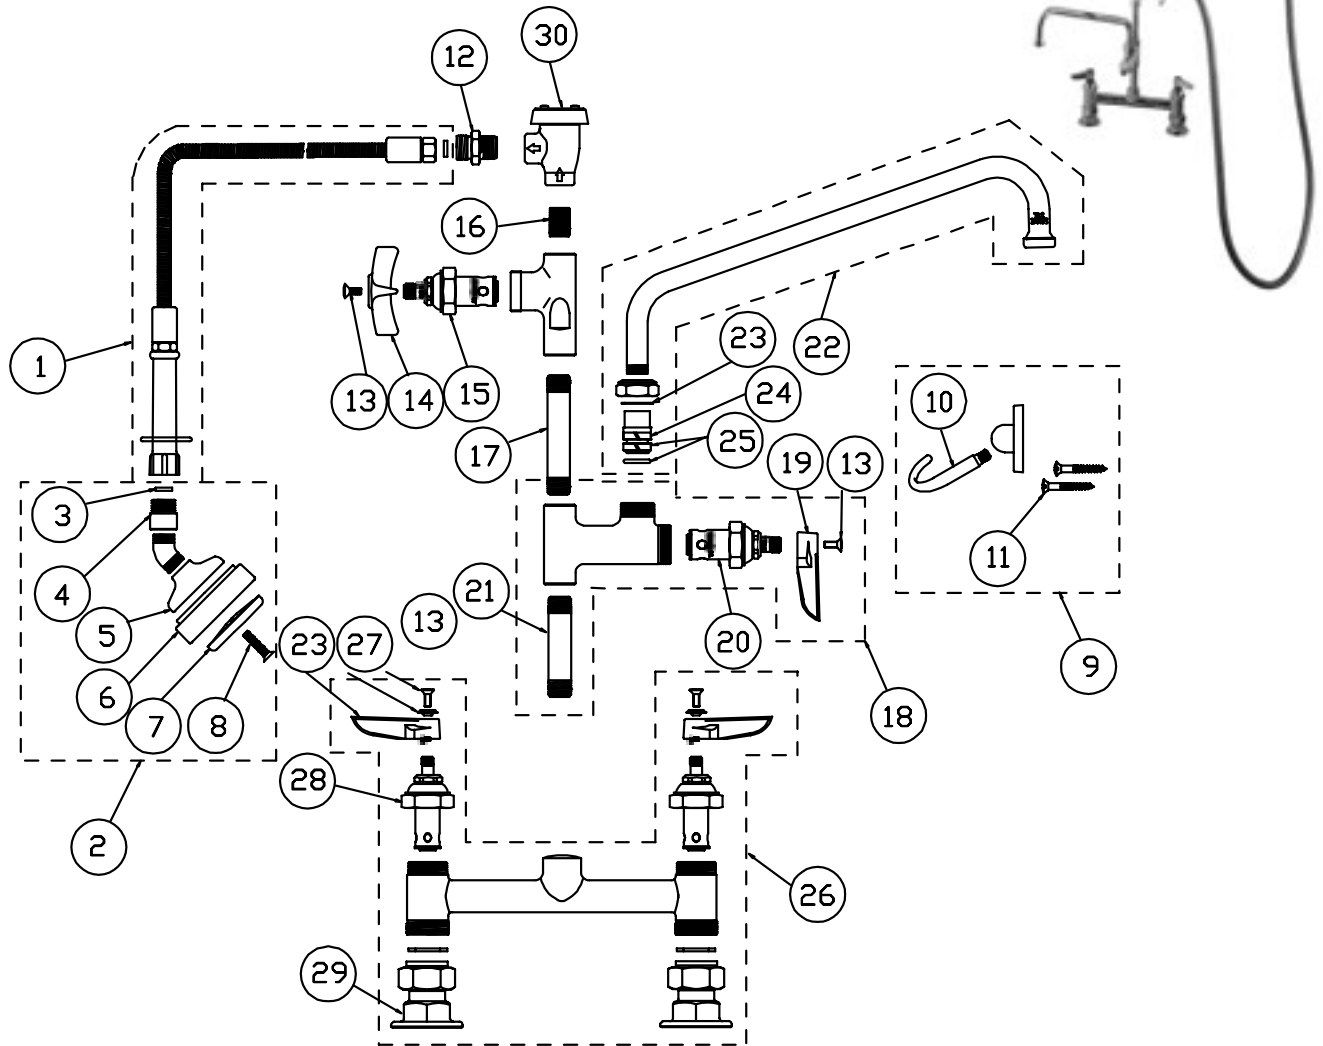

B-0177

Faucet with Swing Nozzle and Spray Unit

1	Asm, Hose and Handle, Stainless Steel	B-0080-H	18	Asm, Add-On Faucet, Less Nozzle	B-0155-LN
2	Asm, Spray Head	005969-40	19	Handle, Lever	001638-45
3	Washer	010476-45	20	Asm, Spindle, Quarter Turn	007947-40
4	Adapter, Gooseneck End x 3/4"-14 Male	000552-25	21	Nipple, 3/8" x 3"	000358-40
5	Cup Spray	000019-40	22	Asm, Swing Nozzle, 12"	062X
6	Spray Head	007861-45	23	Washer, Swivel	009538-45
7	Spray Face	001121-45	24	Sleeve, Swivel	011429-45
8	Screw, Spray Face	000913-45	25	O-Ring, Swivel	001074-45
9	Asm, Wall Hook, Dummy	B-0104-D	26	Asm, Base Faucet	002829-40
10	Finger Hook	002309-40	27	Index, Button, Blue/Cold	001660-45
11	Screw, Wall Mount	000915-45	28	Index, Button, Red/Hot	001661-45
12	Adapter, 3/8" Male x 3/4"-14 Male	000545-25	28	Asm, Spindle Eterna - Cold	002711-40
13	Screw, Handle	000922-45	29	Asm, Spindle Eterna - Hot	002712-40
14	Handle, Kitchen 4-Arm	002521-45	29	Asm, Coupling Flange	002893-40
15	Asm, Spindle Eterna - Hot	005960-40	30	Vacuum Breaker	B-0968
16	Nipple, 3/8" NPT	002535-25			
17	Nipple, 3/8" x 4"	000360-40			