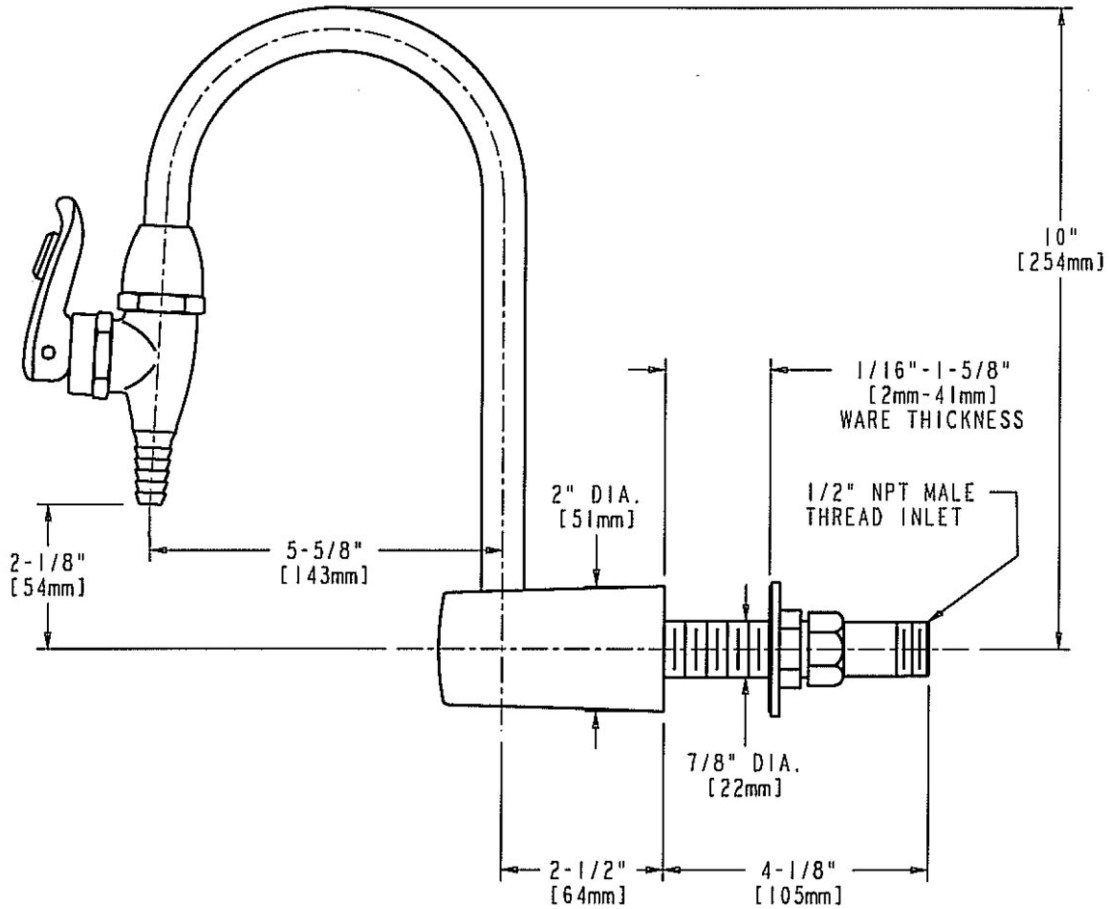

#### Features & Specifications

- 1/2" NPT Male Thread Inlet

**Architect/Engineer Specification**

Chicago Faucets No. 839-CP polished chrome plated solid brass construction. Integral inlet shank(s) contains standard 1/2" NPT male thread inlet. Mounting hardware included.